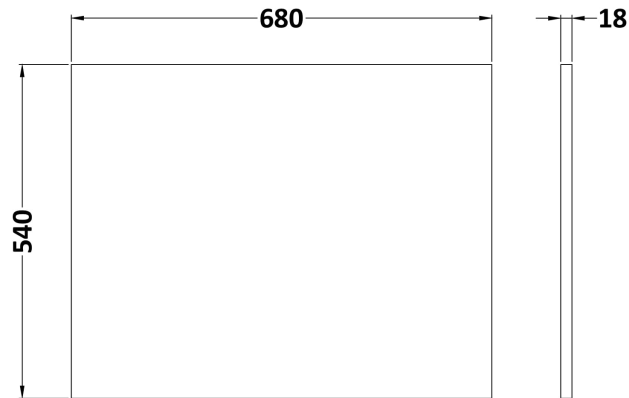

**Sales Code:** MOF179

**Description:** 700 Square Shower Bath End Panel

**Product Dimensions**

Height (mm):	540
Width (mm):	680
Depth (mm):	18
Nett Weight (kg):	5.2

**Packaging Dimensions**

Height (mm):	27
Width (mm):	555
Depth (mm):	710
Gross Weight (kg):	5.7

**Packaging Data**

Box Colour:	Brown Cardboard Box - Printed
Box Qty:	1
Label Size:	100 x 50
Label Colour:	White Label
Label Qty:	2

**Outer Box Dimensions (If Applicable)**

Height (mm):	
Width (mm):	
Depth (mm):	
Gross Weight (kg):	
Barcode:	5056211874249

**Sales Code:** MOF279

**Description:** 700 Square Shower Bath End Panel

**Product Dimensions**

Height (mm):	540
Width (mm):	680
Depth (mm):	18
Nett Weight (kg):	5.2

**Packaging Dimensions**

Height (mm):	27
Width (mm):	555
Depth (mm):	710
Gross Weight (kg):	5.7

Sales Code: MOF379

Description: 700 Square Shower Bath End Panel

**Product Dimensions**

Height (mm):	540
Width (mm):	680
Depth (mm):	18
Nett Weight (kg):	5.2

**Packaging Dimensions**

Height (mm):	27
Width (mm):	555
Depth (mm):	710
Gross Weight (kg):	5.7