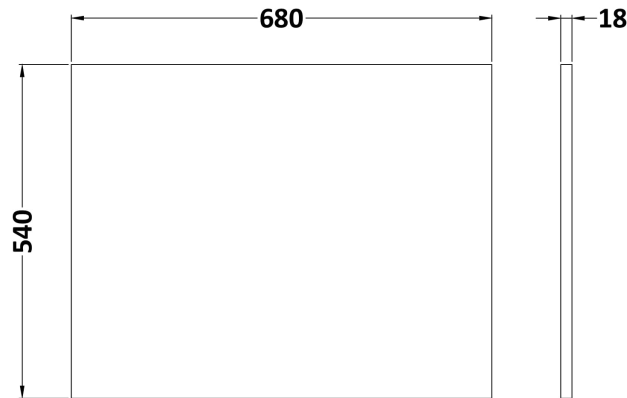

**Sales Code:** MOF179

**Description:** 700 Square Shower Bath End Panel

**Product Dimensions**

Height (mm):	540
Width (mm):	680
Depth (mm):	18
Nett Weight (kg):	5.2

**Packaging Dimensions**

Height (mm):	27
Width (mm):	555
Depth (mm):	710
Gross Weight (kg):	5.7

**Packaging Data**

Box Colour:	Brown Cardboard Box - Printed
Box Qty:	1
Label Size:	100 x 50
Label Colour:	White Label
Label Qty:	2

**Outer Box Dimensions (If Applicable)**

Height (mm):	
Width (mm):	
Depth (mm):	
Gross Weight (kg):	
Barcode:	5056211874249

**Sales Code:** MOF279

**Description:** 700 Square Shower Bath End Panel

**Product Dimensions**

Height (mm):	540
Width (mm):	680
Depth (mm):	18
Nett Weight (kg):	5.2

**Packaging Dimensions**

Height (mm):	27
Width (mm):	555
Depth (mm):	710
Gross Weight (kg):	5.7

**Packaging Data**

Box Colour:	Brown Cardboard Box - Printed
Box Qty:	1
Label Size:	100 x 50
Label Colour:	White Label
Label Qty:	2

**Outer Box Dimensions (If Applicable)**

Height (mm):	
Width (mm):	
Depth (mm):	
Gross Weight (kg):	
Barcode:	5056211874232