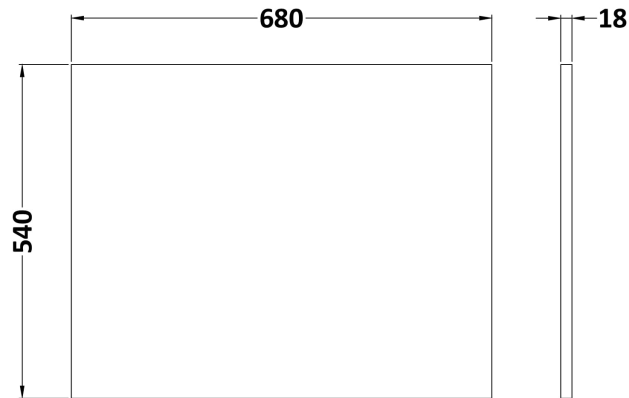

**Sales Code:** MOF179

**Description:** 700 Square Shower Bath End Panel

**Product Dimensions**

Height (mm):	540
Width (mm):	680
Depth (mm):	18
Nett Weight (kg):	5.2

**Packaging Dimensions**

Height (mm):	27
Width (mm):	555
Depth (mm):	710
Gross Weight (kg):	5.7

**Sales Code:** MOF279

**Description:** 700 Square Shower Bath End Panel

**Product Dimensions**

Height (mm):	540
Width (mm):	680
Depth (mm):	18
Nett Weight (kg):	5.2

**Packaging Dimensions**

Height (mm):	27
Width (mm):	555
Depth (mm):	710
Gross Weight (kg):	5.7

**Packaging Data**

Box Colour:	Brown Cardboard Box - Printed
Box Qty:	1
Label Size:	100 x 50
Label Colour:	White Label
Label Qty:	2

**Outer Box Dimensions (If Applicable)**

Height (mm):	
Width (mm):	
Depth (mm):	
Gross Weight (kg):	
Barcode:	5056211874232

Sales Code: MOF379

Description: 700 Square Shower Bath End Panel

**Product Dimensions**

Height (mm):	540
Width (mm):	680
Depth (mm):	18
Nett Weight (kg):	5.2

**Packaging Dimensions**

Height (mm):	27
Width (mm):	555
Depth (mm):	710
Gross Weight (kg):	5.7