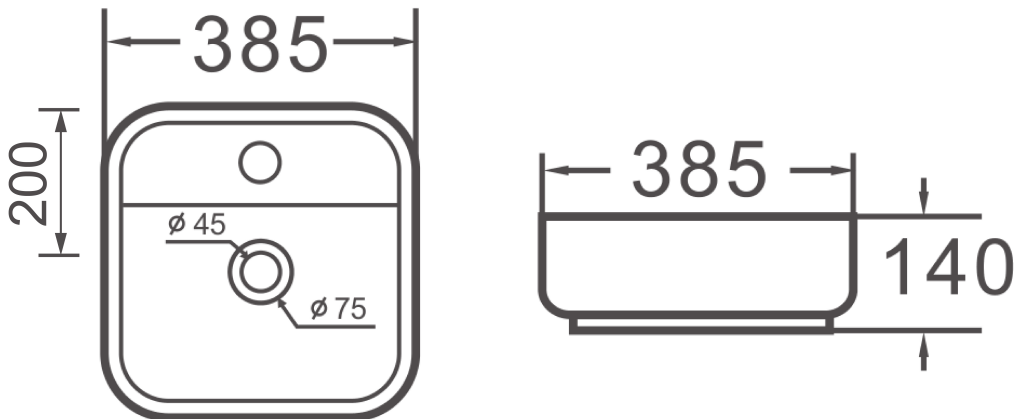

LAYLA SQUARE FREE STANDING BOWL 385MM

Product Code	LAYFSB385PSQ
Weight (Kg)	11
Material	Vitreous China
Tap holes	1
Extras	Bottle trap - BOTRAPCH / Waste - TPOPUNS

Key features:

- UKCA compliant
- Square design
- Lifetime ceramic guarantee*
- Small profile
- No overflow

Description

Featuring a modern square shape, this basin is designed to be mounted on a countertop or furniture. It's modest profile makes it the ideal choice for smaller bathrooms looking for a stylish touch.

All dimensions are approximate and subject to normal ceramic variation. Although every effort is made not to change the above product specification, Lecico reserve the right to do so without prior notification if necessary. *Against manufacturers defects. Full information on guarantees available upon request.