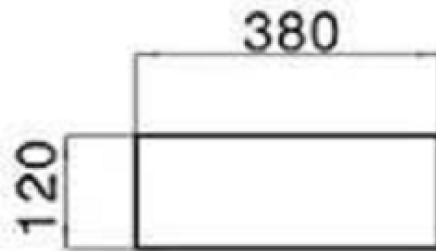

All dimensions are approximate and subject to normal ceramic variation. Although every effort is made not to change the above product specification, Lecico reserve the right to do so without prior notification if necessary. *Against manufacturers defects. Full information on guarantees available upon request.