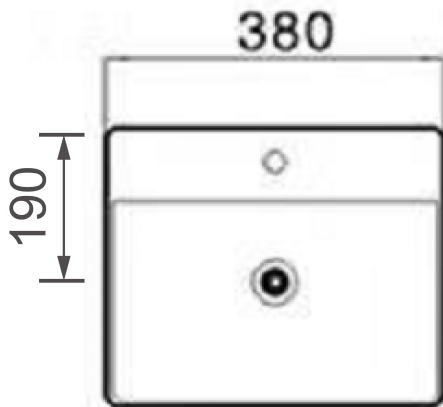

# LAYLA SQUARE FREE STANDING BOWL 380MM

<b>Product Code</b>	<b>LAYFSB380PSQ</b>
<b>Weight (Kg)</b>	11
<b>Material</b>	Vitreous China
<b>Tap holes</b>	1
<b>Extras</b>	Bottle trap - BOTRAPCH / Waste - TPOPRNEW

**Key features:**

- UKCA compliant
- Modern design
- Internal overflow
- Lifetime ceramic guarantee\*

**Description**

Featuring a modern square shape, this basin is designed to be mounted on a countertop or furniture. It's modest profile makes it the ideal choice for smaller bathrooms looking for a stylish touch.