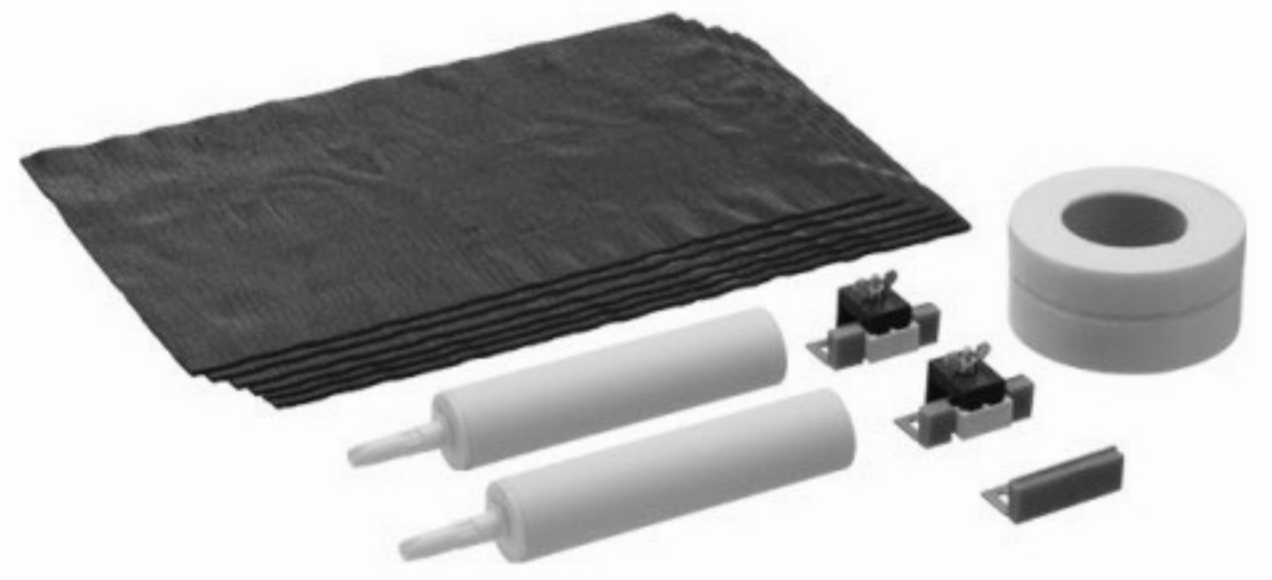

Rubber Profile #790126

Noise Reduction Set #791368

Support Frame #790127

Bathtub Anchor #790125

Waste and Overflow Quadroval #792201

Waste and Overflow #790225

**Bathtub Support / Styrene Support Box
#792441**