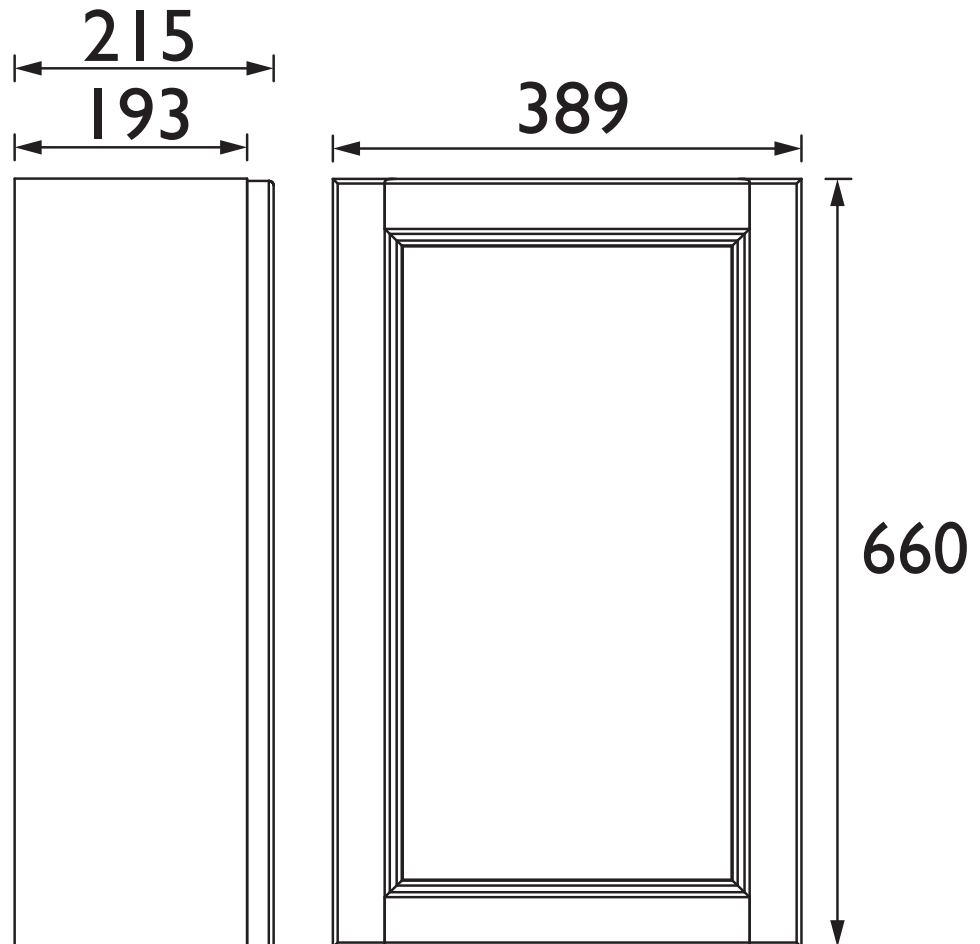

KCH40WH

CAVERSHAM Furniture Range Caversham 400mm Wall Hung Cloakroom Unit - Chantilly

Specification

Main Construction Material:	MFC and MDF
Finish:	Chantilly
Weight (kg):	10.69
Height (mm):	660
Width (mm):	389
Depth (mm):	215
Assembly Required:	No
What's Included?:	1 x Cloakroom Unit (with brackets pre-fitted) 1 x Fitting Instructions 2 x Wall Plates 2 x Door Hinges 4 x Shelf Supports 4 x Foot Pads 1 x Screw and Cap Pack

- PLYW071 - Cloakroom Basin ITH
- TDACC04 - Dartmouth Basin Mixer Chrome

This Product Also Needs:

- Handles

Variant SKUs:

- KGR40WH - Graphite
- KMB40WH - Maritime Blue

Dimensions (measurements in mm)

TECHNICAL DATA SHEET