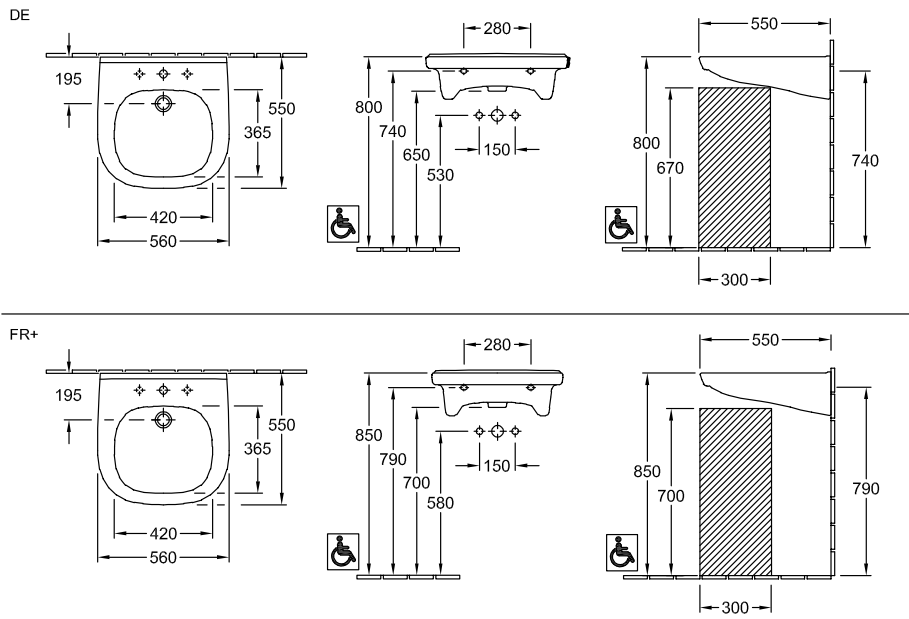

WASHBASINS VICARE

PRODUCT INFORMATION

1 . POSITION

Article number	41195501
Article title	Villeroy & Boch ViCare Washbasin ViCare, 555 x 540 x 195 mm, White Alpin, with overflow, unpolished
Product designation	Washbasin ViCare
Collection	ViCare
PROJECTS	 START
Assembly / Assembly type	wall-mounted
Scope of delivery	1 x washbasin
Length in mm	540
Width in mm	555
Height in mm	195
Interior depth	100
Weight in kg	17,00
Number of tap holes punched through	1
Number of tap holes pre-drilled	2
Position of drill hole	central tap hole punched out
express delivery	No
Suitable for	3-hole mixer, Accessible application
Material	Sanitary ceramics
Surface	glossy
Colour name	White Alpin
With overflow	Yes
EAN number	4051202306137

COLOUR

COLOUR DESIGNATION

White Alpin

TECHNICAL DRAWINGS

41195501

WASHBASINS VICARE

PRODUCT INFORMATION

1 . POSITION

Article number	41196001
Article title	Villeroy & Boch ViCare Washbasin ViCare, 600 x 550 x 195 mm, White Alpin, with overflow, unpolished
Product designation	Washbasin ViCare
Collection	ViCare
PROJECTS	 START
Assembly / Assembly type	wall-mounted
Scope of delivery	1 x washbasin
Length in mm	550
Width in mm	600
Height in mm	195
Interior depth	100
Weight in kg	18,80
Number of tap holes punched through	1
Number of tap holes pre-drilled	2
Position of drill hole	central tap hole punched out
express delivery	No
Suitable for	3-hole mixer, Accessible application
Material	Sanitary ceramics
Surface	glossy
Colour name	White Alpin
With overflow	Yes
EAN number	4051202305901

COLOUR

COLOUR DESIGNATION

White Alpin

TECHNICAL DRAWINGS

41196001