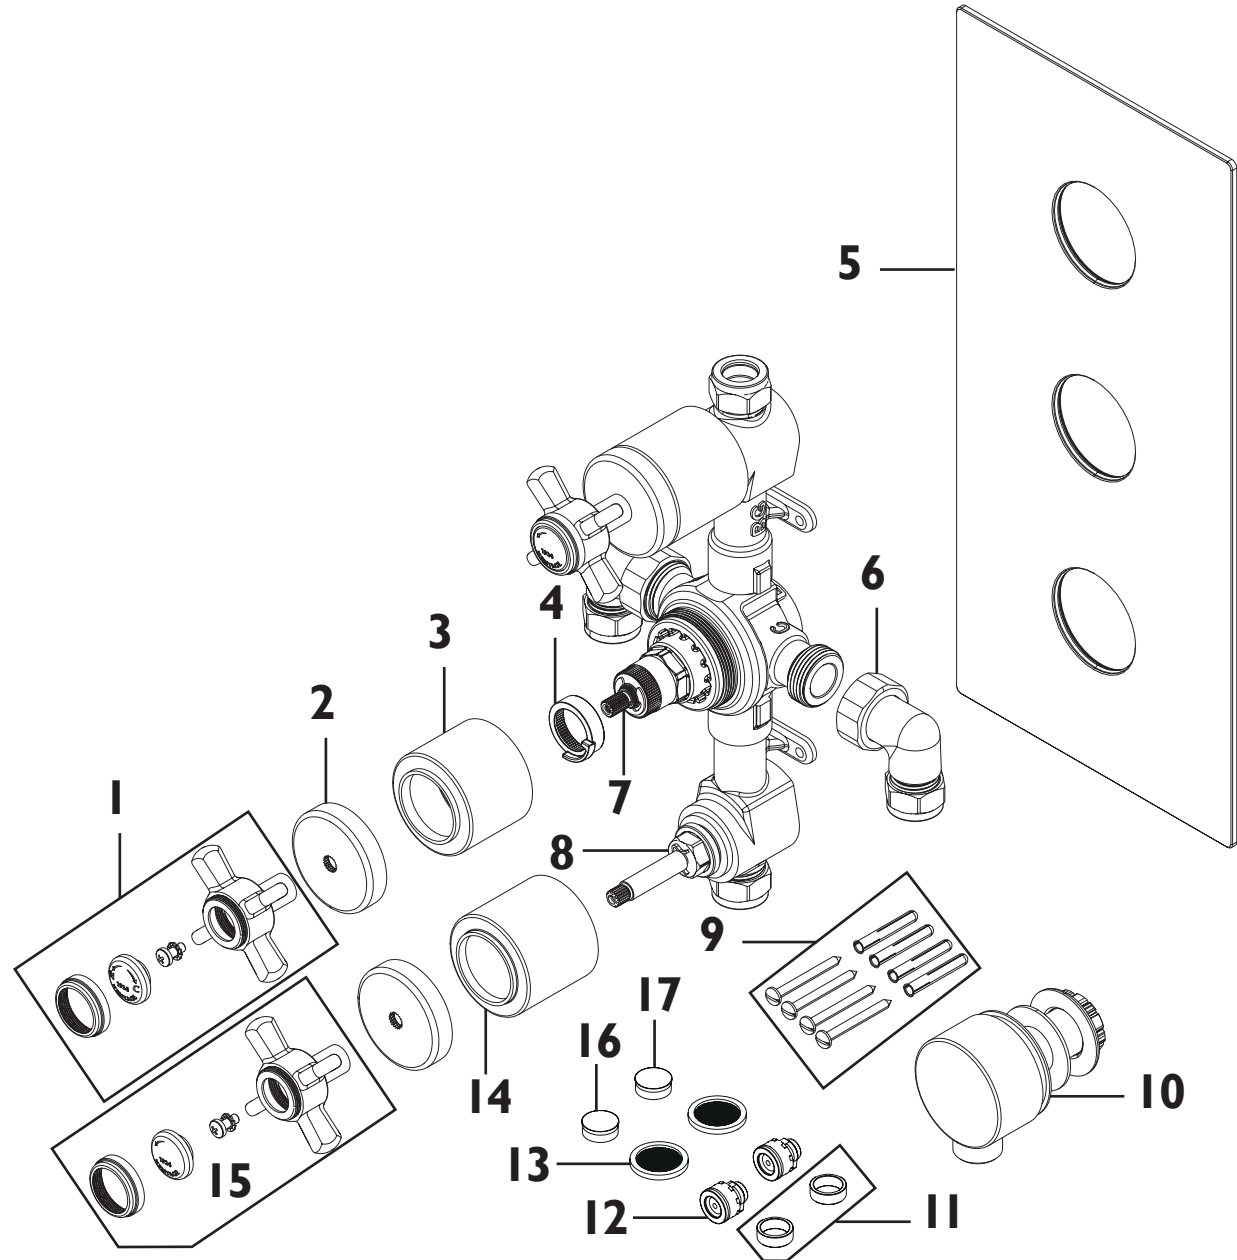

Product Code: SDCDUAL03-06-13

Revision: D4

1A	Temperature Handle Assembly
2A	Handle Adaptor
3A	Temperature Shroud
4A	Temperature Stop
5A	Concealing Plate
6A	Elbow Assembly
7A	Thermostatic Cartridge
8A	3/4" Ceramic Disc Valve
9A	Screw Pack
10A	Wall Outlet
11A	Inserts (Pair)
12A	Check Valve
13A	Filter Washer
14A	Flow Shroud (1 of 2)
15A	Flow Handle Assembly (1 of 2)
16A	5lpm Flow Limiter
17A	7lpm Flow Limiter

Product Code: SDCDUAL03-06-13

Revision: D4

1B	Shower Arm Assembly
2B	Fixed Head

Product Code: SDCDUAL03-06-13

Revision: D4

1C	Wall Bracket Assembly
2C	680mm Riser Rail
3C	Single Function Handset
4C	Sealing Washer
5C	Slider
6C	1.5m Cone to Nut Hose
7C	Hose Retainer
8C	M5x8 Grub Screw
9C	Fixing Kit
10C	End Cap