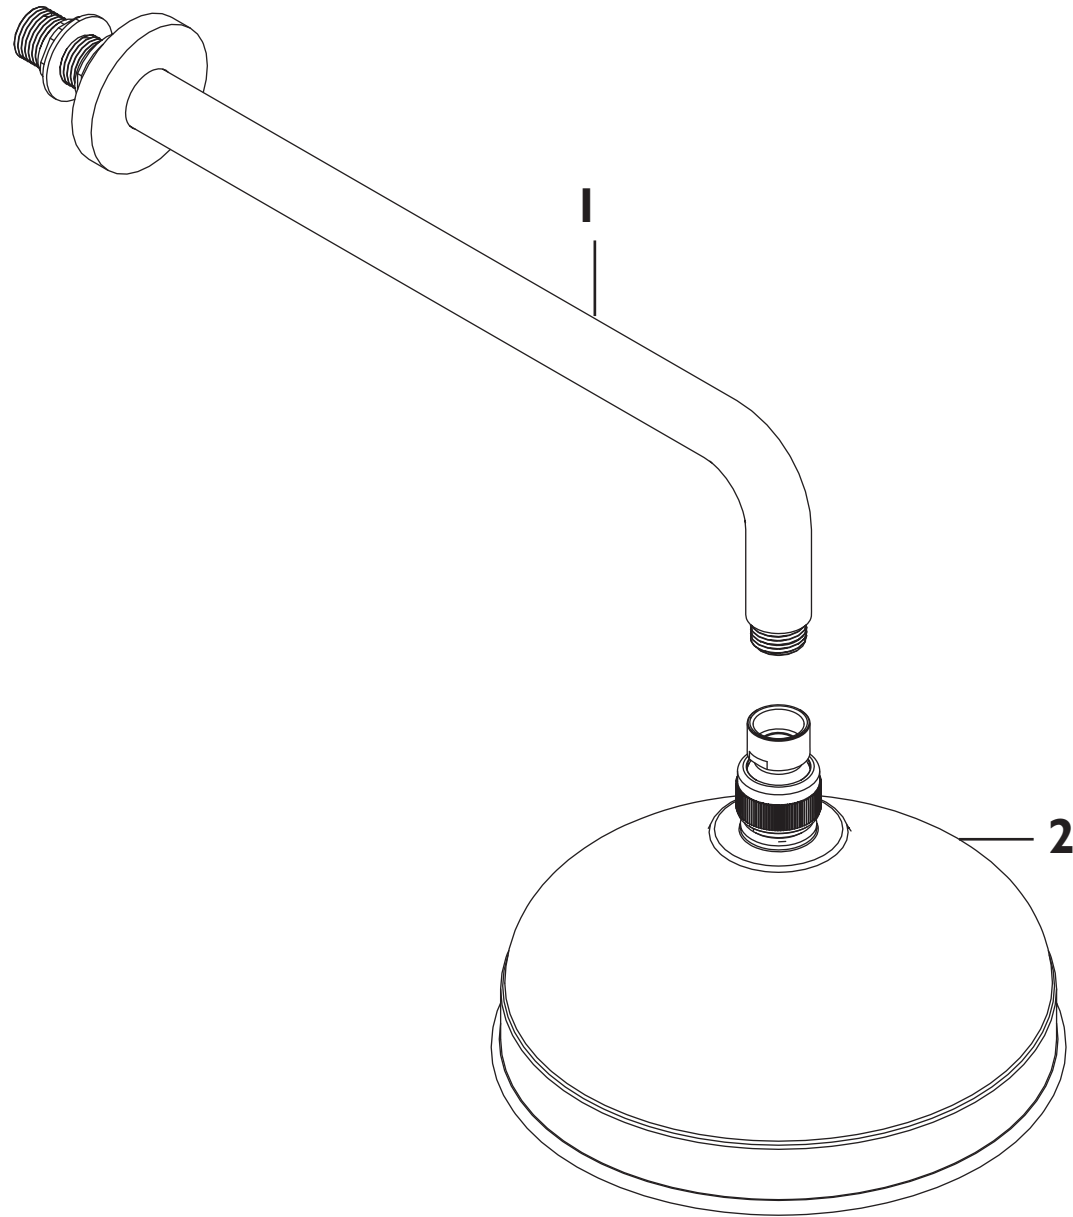

Product Code: SDCDUAL03-06-13

Revision: D4

1A	Temperature Handle Assembly
2A	Handle Adaptor
3A	Temperature Shroud
4A	Temperature Stop
5A	Concealing Plate
6A	Elbow Assembly
7A	Thermostatic Cartridge
8A	3/4" Ceramic Disc Valve
9A	Screw Pack
10A	Wall Outlet
11A	Inserts (Pair)
12A	Check Valve
13A	Filter Washer
14A	Flow Shroud (1 of 2)
15A	Flow Handle Assembly (1 of 2)
16A	5lpm Flow Limiter
17A	7lpm Flow Limiter

Product Code: SDCDUAL03-06-13

Revision: D4

1B	Shower Arm Assembly
2B	Fixed Head

Product Code: SDCDUAL03-06-13

Revision: D4

1C	Wall Bracket Assembly
2C	680mm Riser Rail
3C	Single Function Handset
4C	Sealing Washer
5C	Slider
6C	1.5m Cone to Nut Hose
7C	Hose Retainer
8C	M5x8 Grub Screw
9C	Fixing Kit
10C	End Cap