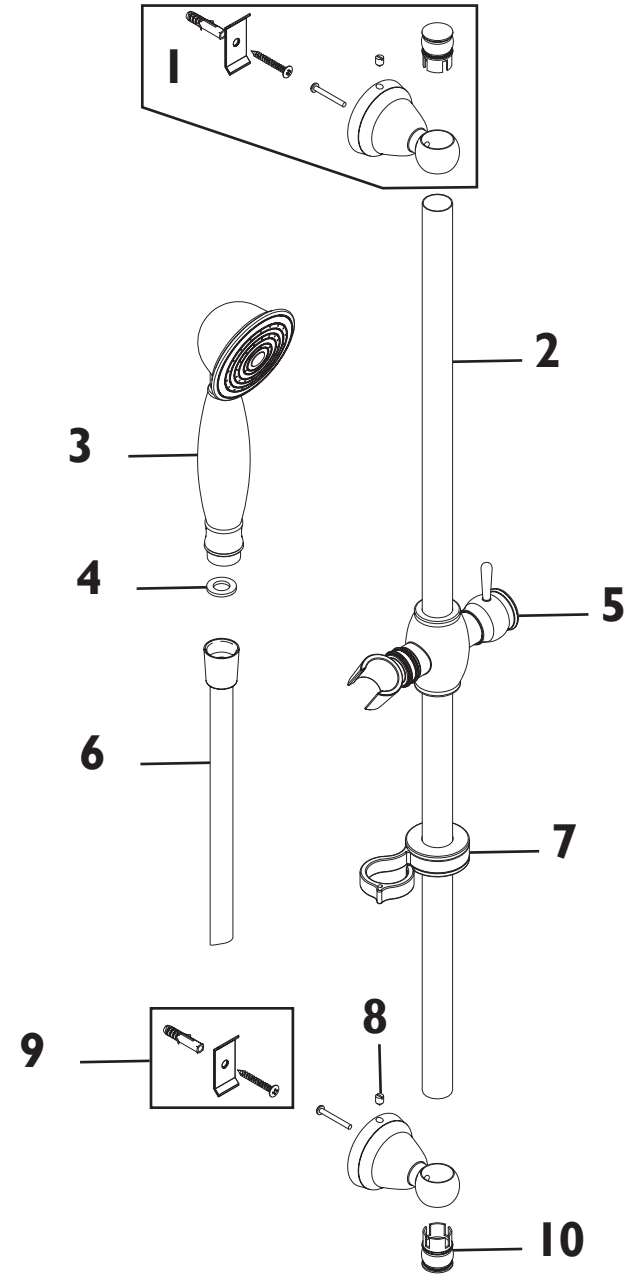

Product Code: SDCDUAL03-06-13

Revision: D4

1A	Temperature Handle Assembly
2A	Handle Adaptor
3A	Temperature Shroud
4A	Temperature Stop
5A	Concealing Plate
6A	Elbow Assembly
7A	Thermostatic Cartridge
8A	3/4" Ceramic Disc Valve
9A	Screw Pack
10A	Wall Outlet
11A	Inserts (Pair)
12A	Check Valve
13A	Filter Washer
14A	Flow Shroud (1 of 2)
15A	Flow Handle Assembly (1 of 2)
16A	5lpm Flow Limiter
17A	7lpm Flow Limiter

Product Code: SDCDUAL03-06-13

Revision: D4

1B	Shower Arm Assembly
2B	Fixed Head

Product Code: SDCDUAL03-06-13

Revision: D4

1C	Wall Bracket Assembly
2C	680mm Riser Rail
3C	Single Function Handset
4C	Sealing Washer
5C	Slider
6C	1.5m Cone to Nut Hose
7C	Hose Retainer
8C	M5x8 Grub Screw
9C	Fixing Kit
10C	End Cap