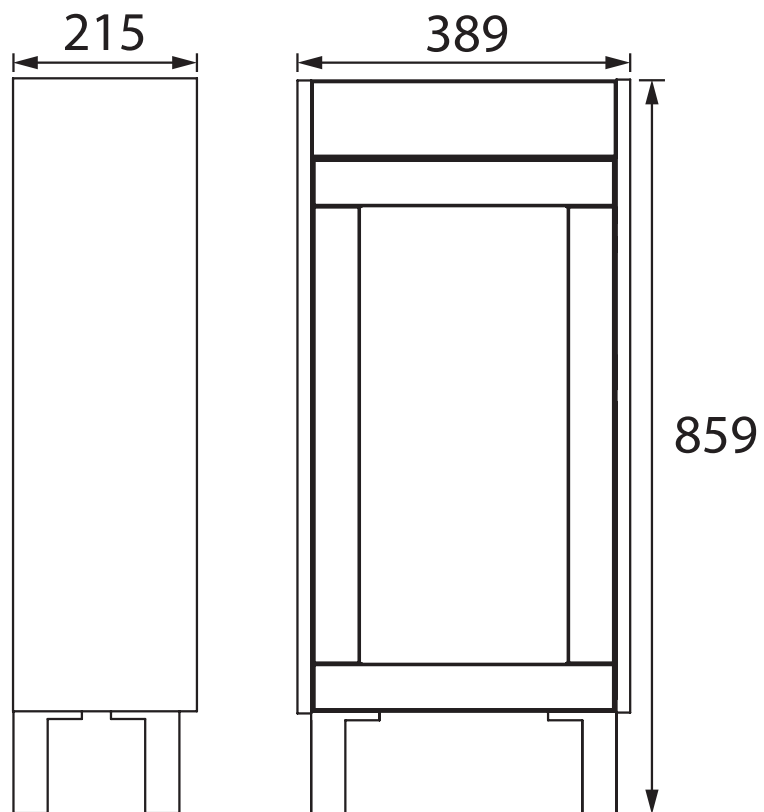

LYDG4034

LYNTON Furniture Range

Lynton 400mm Cloakroom Unit Floorstanding - Dove Grey

Specification

Main Construction Material:	MDF
Finish:	Dove Grey
Weight (kg):	9.40
Weight Including Packaging (kg):	10.96
Assembly Required:	Yes
What's Included?:	1 x Vanity Unit 4 x Plastic Legs 16 x Leg Screws 1 x Fitting Instructions

This Product Also Needs:

Handles
PLYW071

Variant SKUs:

LYCG4034
LYMB4034

Dimensions (measurements in mm)

TECHNICAL DATA SHEET

HERITAGE[®]

BATHROOMS