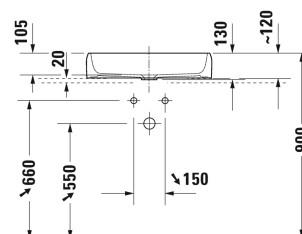

Wash bowl # 238360..79 / 238360..79

| < 600 mm > |

Wash bowl	Dimension	Weight	Order number
ground, without overflow, without tap platform, fixings included, 600 mm			
Colors			
00 White Alpin 20 HygieneGlaze (an antibacterial ceramic glaze that provides almost indefinite effectiveness)			
Variant			
☒	600 x 400 mm	12.400 kg	238360..79
☒	600 x 400 mm	12.400 kg	238360..79
Accessory			
Continuous flow waste for washbasins without overflow	50 mm	0.300 kg	005024
Suitable products			
Console console with one cut-out, Width min. see ordering information, Width max 2000 mm, price per section of 100 mm, 550 mm basic price till 800 mm, 550 mm			DS828C
Console console with two cut-outs, Width min. see ordering information, Width max 2000 mm, price per section of 100 mm, 550 mm basic price till 800 mm, 550 mm			DS829C
Vanity unit wall-mounted 1 drawer, 1 pull-out compartment, upper drawer including cut-out for siphon and siphon cover, 800 x 550 mm	800 x 550 mm		QA4730
Vanity unit wall-mounted 1 drawer, 1 pull-out compartment, upper drawer including cut-out for siphon and siphon cover, 1000 x 550 mm	1000 x 550 mm		QA4731
Vanity unit wall-mounted 1 drawer, 1 pull-out compartment, upper drawer including cut-out for siphon and siphon cover, 1200 x 550 mm	1200 x 550 mm		QA4732
Vanity unit wall-mounted 2 drawers, 2 pull-out compartments, 1400 x 550 mm	1400 x 550 mm		QA4765
Vanity unit wall-mounted 2 drawers, 2 pull-out compartments, 1400 x 550 mm	1400 x 550 mm		QA4766