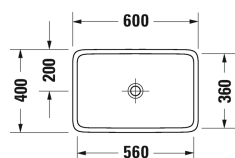

Wash bowl # 238360..79 / 238360..79

| < 600 mm > |

Wash bowl	Dimension	Weight	Order number
ground, without overflow, without tap platform, fixings included, 600 mm			
Colors			
00 White Alpin 20 HygieneGlaze (an antibacterial ceramic glaze that provides almost indefinite effectiveness)			
Variant			
☒	600 x 400 mm	12.400 kg	238360..79
☒	600 x 400 mm	12.400 kg	238360..79
Accessory			
Continuous flow waste for washbasins without overflow	50 mm	0.300 kg	005024
Suitable products			
Console console with one cut-out, Width min. see ordering information, Width max 2000 mm, price per section of 100 mm, 550 mm basic price till 800 mm, 550 mm			DS828C
Console console with two cut-outs, Width min. see ordering information, Width max 2000 mm, price per section of 100 mm, 550 mm basic price till 800 mm, 550 mm			DS829C
Vanity unit wall-mounted 1 drawer, 1 pull-out compartment, upper drawer including cut-out for siphon and siphon cover, 800 x 550 mm	800 x 550 mm		QA4730
Vanity unit wall-mounted 1 drawer, 1 pull-out compartment, upper drawer including cut-out for siphon and siphon cover, 1000 x 550 mm	1000 x 550 mm		QA4731
Vanity unit wall-mounted 1 drawer, 1 pull-out compartment, upper drawer including cut-out for siphon and siphon cover, 1200 x 550 mm	1200 x 550 mm		QA4732
Vanity unit wall-mounted 2 drawers, 2 pull-out compartments, 1400 x 550 mm	1400 x 550 mm		QA4765
Vanity unit wall-mounted 2 drawers, 2 pull-out compartments, 1400 x 550 mm	1400 x 550 mm		QA4766