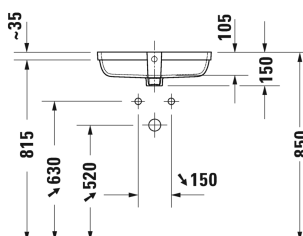

Vanity basin # 039848..28 / 039848..28

|< 480 mm >|

Vanity basin	Dimension	Weight	Order number
undercounter basin, with overflow, without tap platform, fixings for installation in wooden consoles included, 480 mm			
Colors			
00 White Alpin 20 HygieneGlaze (an antibacterial ceramic glaze that provides almost indefinite effectiveness)			
Variant			
n u l l	480 x 320 mm	9.000 kg	039848..28
	480 x 320 mm	9.000 kg	039848..28
Infobox			
Measurements of undercounter models represent interior measurements			
Accessory			
Push-open waste for washbasins with overflow		0.400 kg	005052
Fixing for stone countertops, (with the exception of # 046651)		0.200 kg	005028

All drawings contain the necessary measurements which are subject to standard tolerances. They are stated in mm and are non-binding. Exact measurements, in particular for customised installation scenarios, can only be taken from the finished piece.