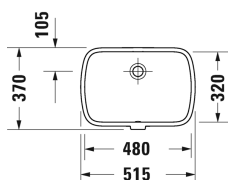

Vanity basin # 039848..28 / 039848..28

|< 480 mm >|

Vanity basin	Dimension	Weight	Order number
undercounter basin, with overflow, without tap platform, fixings for installation in wooden consoles included, 480 mm			
Colors			
00 White Alpin 20 HygieneGlaze (an antibacterial ceramic glaze that provides almost indefinite effectiveness)			
Variant			
n u l l	480 x 320 mm	9.000 kg	039848..28
	480 x 320 mm	9.000 kg	039848..28
Infobox			
Measurements of undercounter models represent interior measurements			
Accessory			
Push-open waste for washbasins with overflow		0.400 kg	005052
Fixing for stone countertops, (with the exception of # 046651)		0.200 kg	005028

All drawings contain the necessary measurements which are subject to standard tolerances. They are stated in mm and are non-binding. Exact measurements, in particular for customised installation scenarios, can only be taken from the finished piece.