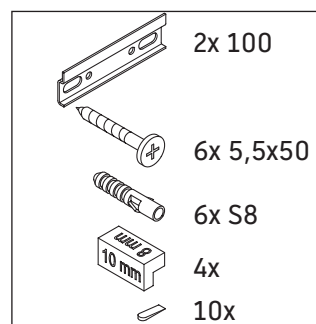

Ketho.2

K2 5074

Mounting instructions

Vero Air # 235050

Instructions for use

The bathroom furniture range complies with the standards and guidelines applicable at the time of delivery and is designed for use in bathrooms. Direct contact with water should be avoided, for example, when showering.