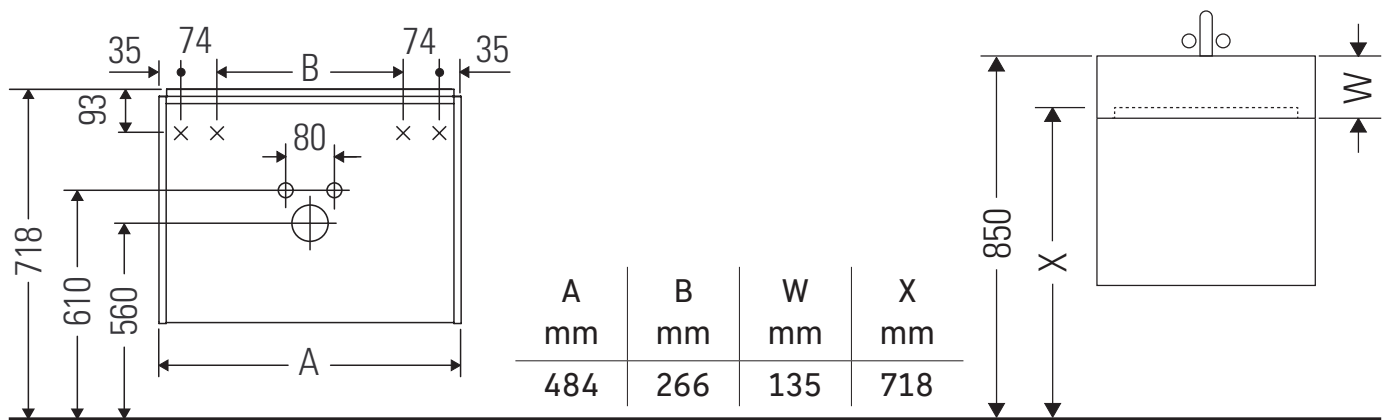

Ketho.2

K2 5074

Mounting instructions

Vero Air # 235050

Instructions for use

The bathroom furniture range complies with the standards and guidelines applicable at the time of delivery and is designed for use in bathrooms. Direct contact with water should be avoided, for example, when showering.