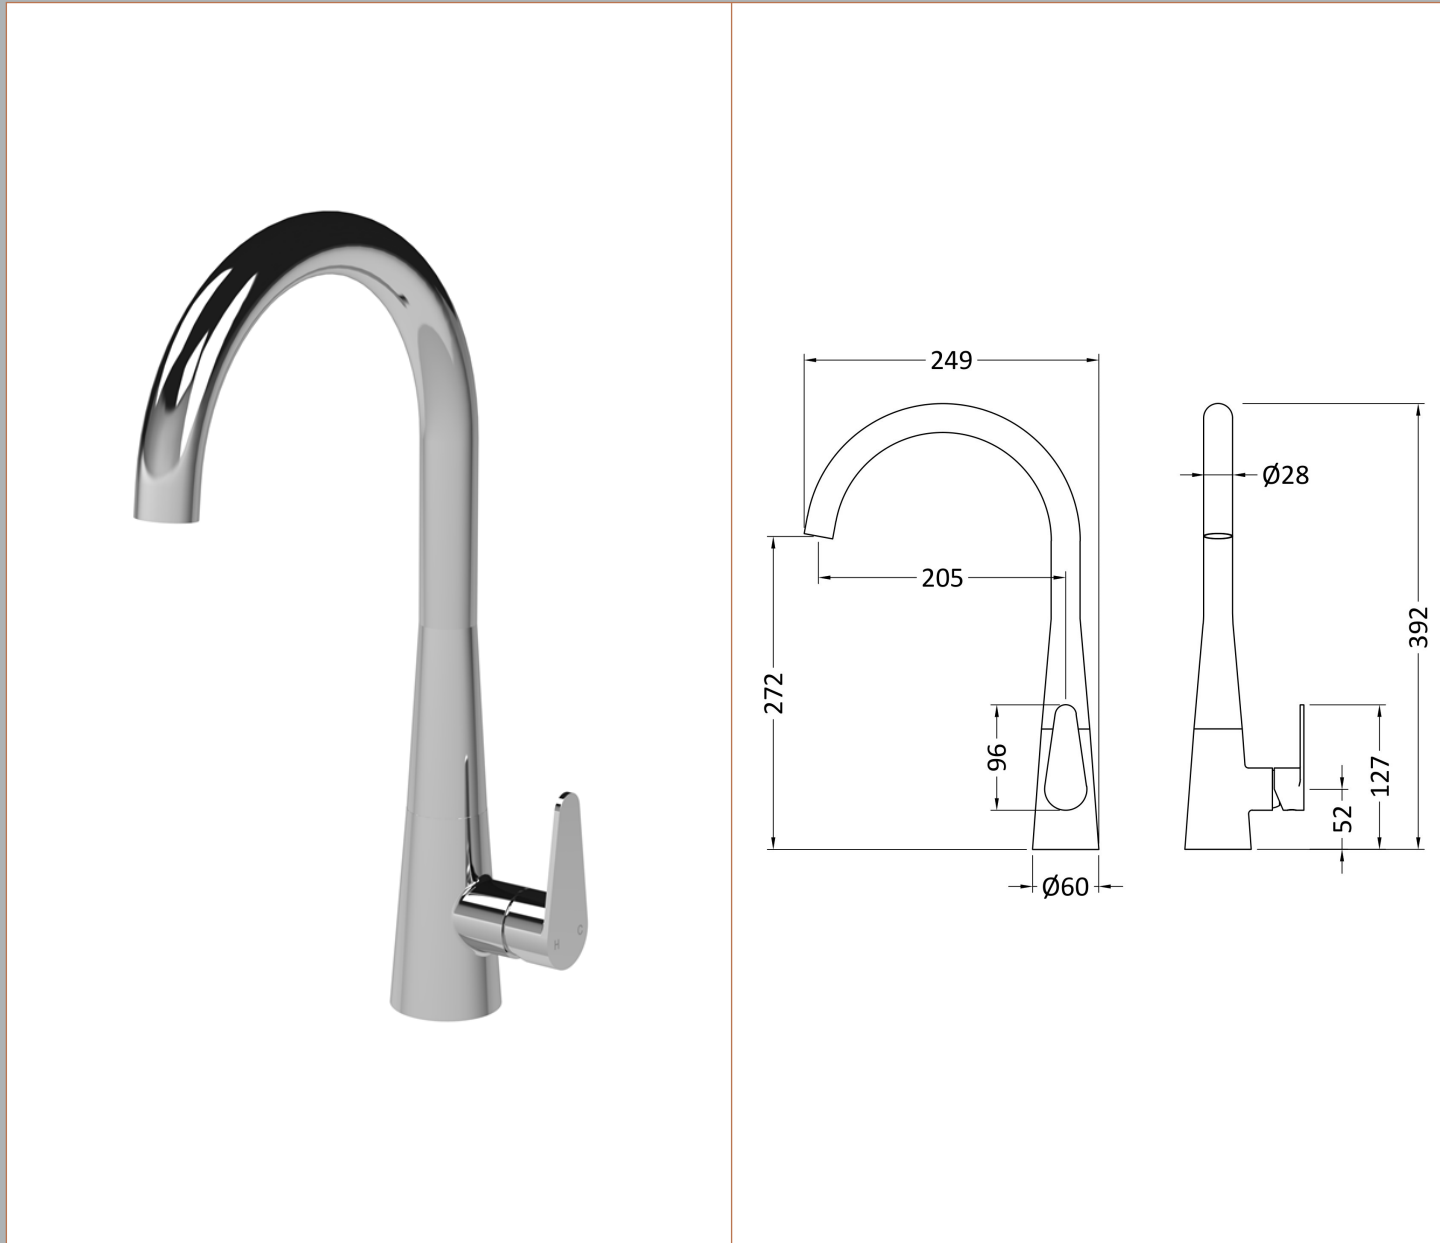

Sales Code: KSA305SL

Description: Samir Mono Single Lever Chrome

**Product Dimensions**

Height (mm):	392
Width (mm):	90
Depth (mm):	249
Length (mm):	
Nett Weight (kg):	1.65

**Packaging Dimensions**

Height (mm):	75
Width (mm):	320
Depth (mm):	430
Gross Weight (kg):	2.08

**Packaging Data**

Box Colour:	Brown Cardboard Box
Box Qty:	1
Label Size:	100 x 50
Label Colour:	White Label
Label Qty:	1

**Outer Box Dimensions (If Applicable)**

Height (mm):	395
Width (mm):	335
Depth (mm):	445
Length (mm):	
Gross Weight (kg):	17
Barcode:	5056678400920

**Product Details**

Country of Origin:	China
Fitting Instruction:	No
Product Material:	Brass
Control Type:	Manual
Waste Included:	Waste Not Included
Waste Type:	Not Applicable
WRAS Approval: No	Approval No: N/A
Valve/Cartridge Type:	1/4 Turn Ceramic Disc
Colour/Finish:	Chrome
Mount Type:	Deck
Operating Pressure (bar):	0.5

Flow Rates: (Litres Per Min)	0.1 bar: 1.9	0.5 bar: 4.3	1 bar: 6	2 bar: 8.6	3 bar: 10.5
Pipe Size:	15 mm (1/2" Bsp)				
Pipe Centres:	N/A				