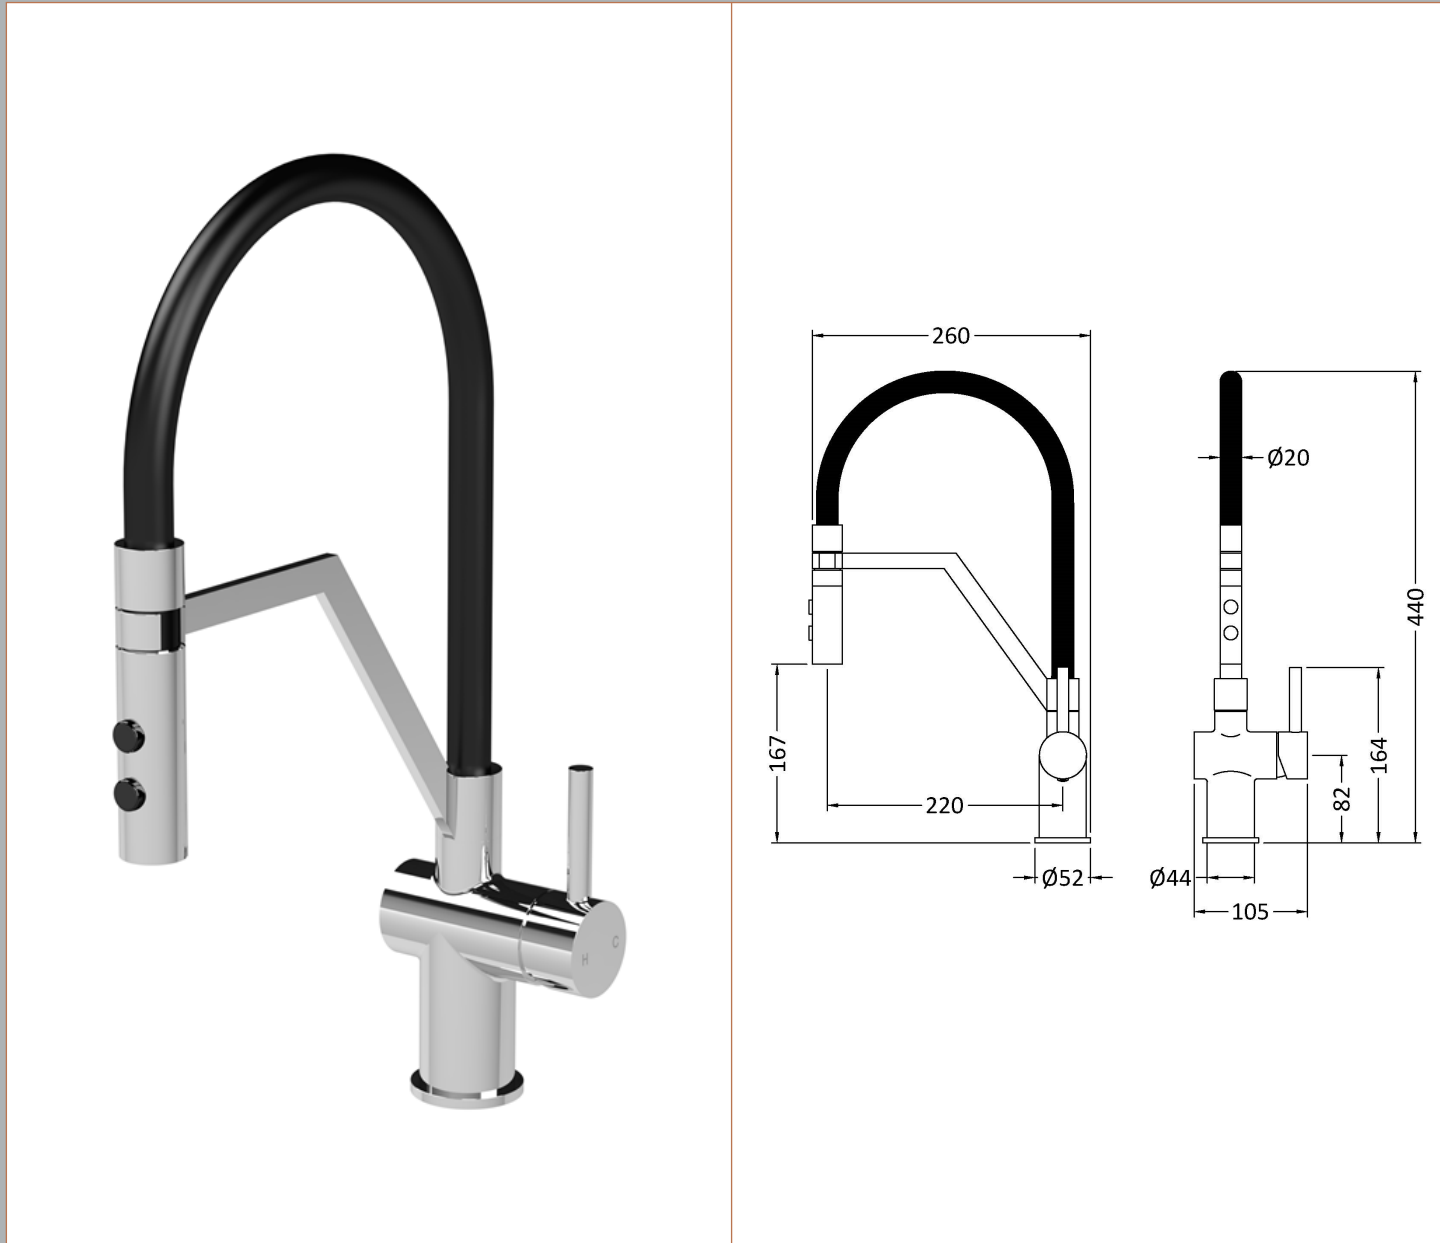

Sales Code: KRA305SL

Description: Ravi Mono Single Lever Chrome

**Product Dimensions**

Height (mm):	440
Width (mm):	105
Depth (mm):	260
Length (mm):	
Nett Weight (kg):	1.8

**Packaging Dimensions**

Height (mm):	70
Width (mm):	340
Depth (mm):	460
Gross Weight (kg):	2.38

**Packaging Data**

Box Colour:	Brown Cardboard Box
Box Qty:	1
Label Size:	100 x 50
Label Colour:	White Label
Label Qty:	1

**Outer Box Dimensions (If Applicable)**

Height (mm):	395
Width (mm):	335
Depth (mm):	445
Length (mm):	
Gross Weight (kg):	9
Barcode:	5056678401026

**Product Details**

Country of Origin:	China
Fitting Instruction:	No
Product Material:	Brass
Control Type:	Manual
Waste Included:	Waste Not Included
Waste Type:	Not Applicable
WRAS Approval: No	Approval No: N/A
Valve/Cartridge Type:	1/4 Turn Ceramic Disc
Colour/Finish:	Chrome
Mount Type:	Deck
Operating Pressure (bar):	0.5

Flow Rates: (Litres Per Min)	0.1 bar: 1.5	0.5 bar: 2.9	1 bar: 3.8	2 bar: 5.6	3 bar: 6.9
Pipe Size:	15 mm (1/2" Bsp)				
Pipe Centres:	N/A				