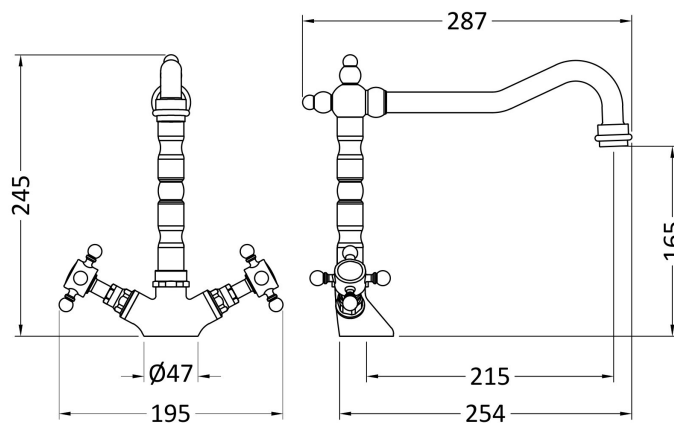

Sales Code: KB605

Description: French Classic Mono Sink Mixer

Product Dimensions

Height (mm):	240
Width (mm):	190
Depth (mm):	230
Length (mm):	
Nett Weight (kg):	0.93

Packaging Dimensions

Height (mm):	70
Width (mm):	280
Depth (mm):	360
Gross Weight (kg):	1.13

Packaging Data

Box Colour:	Brown Cardboard Box
Box Qty:	1
Label Size:	100 x 50
Label Colour:	White Label
Label Qty:	1

Outer Box Dimensions (If Applicable)

Height (mm):	370
Width (mm):	295
Depth (mm):	375
Length (mm):	
Gross Weight (kg):	6
Barcode:	5056678401149

Product Details

Country of Origin:	China
Fitting Instruction:	No
Product Material:	Brass
Control Type:	Manual
Waste Included:	Waste Not Included
Waste Type:	Not Applicable
WRAS Approval: No	Approval No: N/A
Valve/Cartridge Type:	1/4 Turn Ceramic Disc
Colour/Finish:	Brushed Nickel
Mount Type:	Deck
Operating Pressure (bar):	0.5

Flow Rates: (Litres Per Min)	0.1 bar: 3.5	0.5 bar: 7.4	1 bar: 10.5	2 bar: 14.8	3 bar: 18.2
Pipe Size:	15 mm (1/2" Bsp)				
Pipe Centres:	N/A				