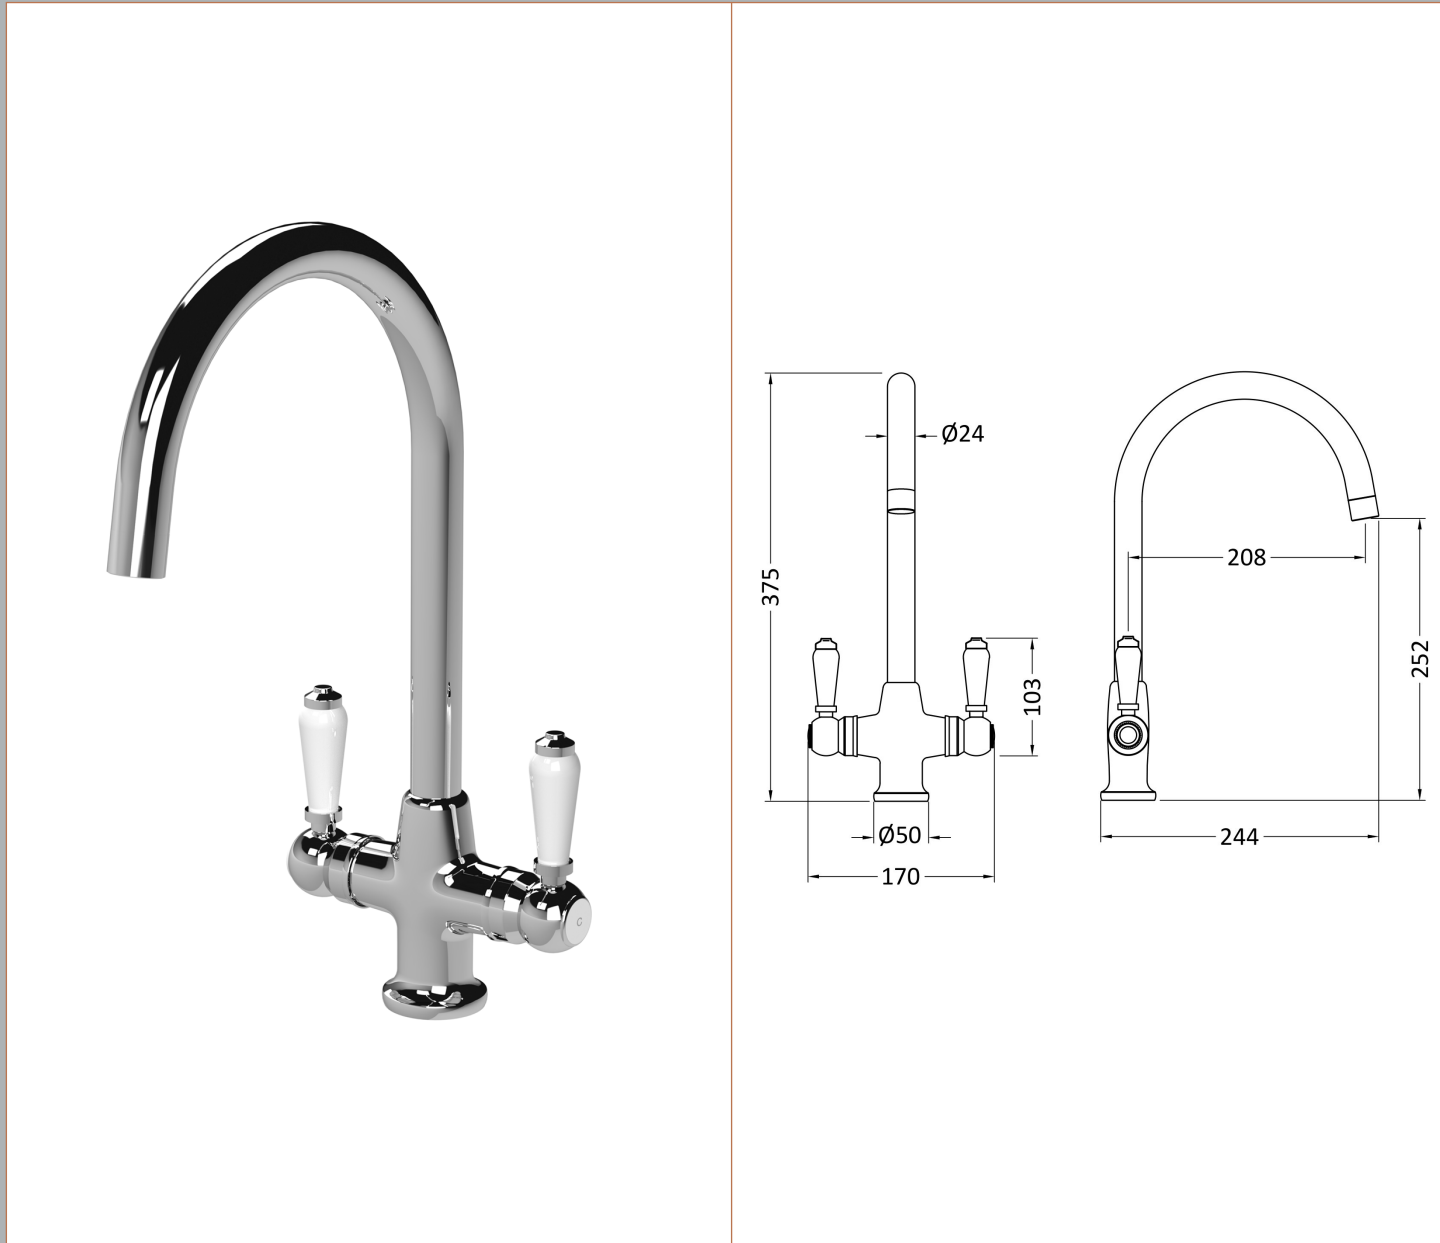

Sales Code: KB304

Description: Cruciform Sink Mixer

Product Dimensions

Height (mm):	375
Width (mm):	160
Depth (mm):	220
Length (mm):	
Nett Weight (kg):	0.99

Packaging Dimensions

Height (mm):	55
Width (mm):	220
Depth (mm):	420
Gross Weight (kg):	1.19

Packaging Data

Box Colour:	Brown Cardboard Box
Box Qty:	1
Label Size:	100 x 50
Label Colour:	White Label
Label Qty:	1

Outer Box Dimensions (If Applicable)

Height (mm):	395
Width (mm):	335
Depth (mm):	425
Length (mm):	
Gross Weight (kg):	6
Barcode:	5055146106791

Product Details

Country of Origin:	China
Fitting Instruction:	No
Product Material:	Brass
Control Type:	Manual
Waste Included:	Waste Not Included
Waste Type:	Not Applicable
WRAS Approval: No	Approval No: N/A
Valve/Cartridge Type:	1/4 Turn Ceramic Disc
Colour/Finish:	Chrome
Mount Type:	Deck
Operating Pressure (bar):	0.5
Flow Rates: (Litres Per Min)	0.1 bar: 4 0.5 bar: 7.2 1 bar: 10 2 bar: 13.5 3 bar: 16.5
Pipe Size:	15 mm (1/2" Bsp)
Pipe Centres:	N/A