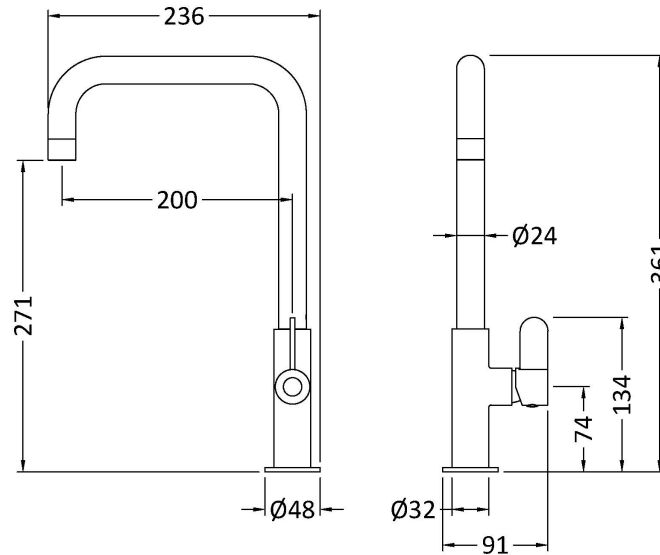

### Product Dimensions

Height (mm):	361
Width (mm):	90
Depth (mm):	236
Length (mm):	
Nett Weight (kg):	1.05

### Packaging Dimensions

Height (mm):	70
Width (mm):	265
Depth (mm):	415
Gross Weight (kg):	1.31

### Outer Box Dimensions (If Applicable)

Height (mm):	370
Width (mm):	280
Depth (mm):	395
Length (mm):	
Gross Weight (kg):	6
Barcode:	5056678400722

Flow Rates: (Litres Per Min) 0.1 bar: 1.9 0.5 bar: 3.7 1 bar: 5.1 2 bar: 7.2 3 bar: 8.7

Pipe Size: 15 mm (1/2" Bsp)

Pipe Centres: N/A