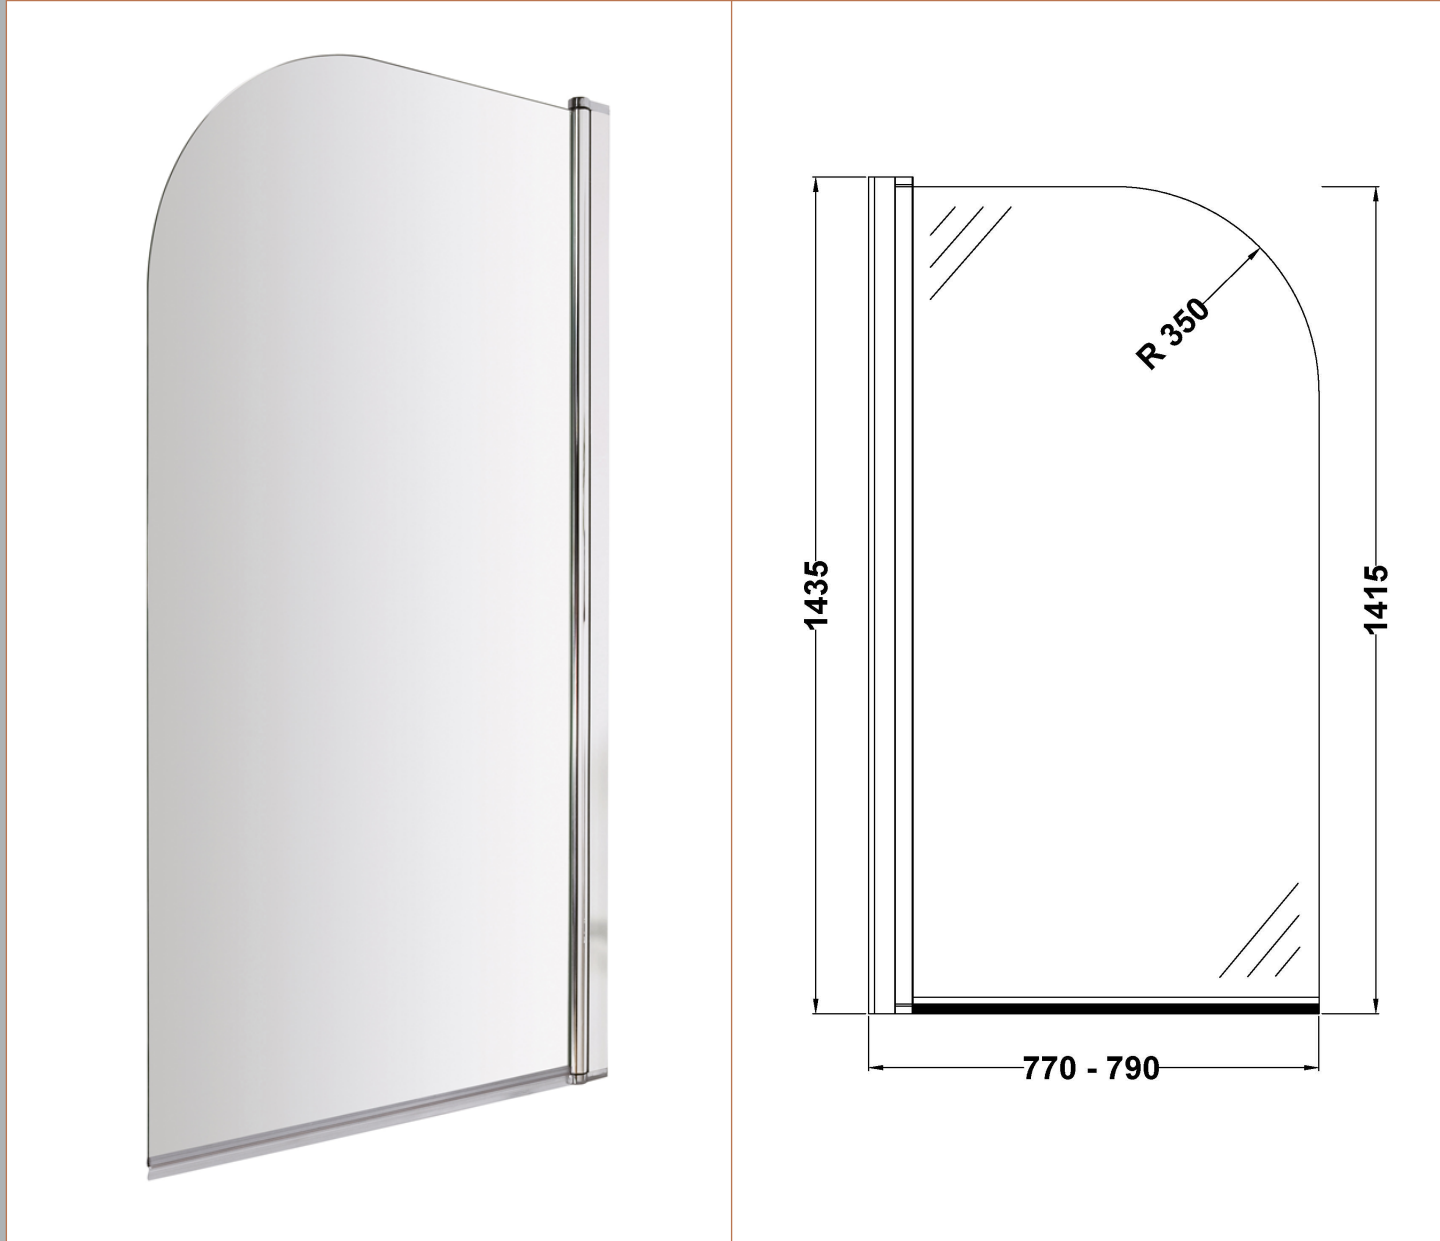

Sales Code: NSS1

Description: Round Bath Screen (6)

Product Dimensions

Height (mm):	1435
Width (mm):	785
Depth (mm):	38
Nett Weight (kg):	17

Packaging Dimensions

Height (mm):	50
Width (mm):	800
Length (mm):	1440
Gross Weight (kg):	17.4

Packaging Data

Box Colour:	Brown Cardboard Box - Printed
Box Qty:	1
Label Size:	x
Label Colour:	Not Applicable
Label Qty:	0

Outer Box Dimensions (If Applicable)

Height (mm):	
Width (mm):	
Depth (mm):	
Length (mm):	
Gross Weight (kg):	
Barcode:	5055146192664

Product Details

Country of Origin:	China
Fitting Instruction:	No
CE & UKCA:	Yes
Profile Material:	Aluminium
Profile Finish:	Polished Chrome
Adjustments (mm):	770mm-790mm
Entry Width (mm):	N/A
Swing In Dim (mm):	700mm
Swing Out Dim (mm):	700mm
Radius (mm):	Not Applicable
Glass Thickness (mm):	6
Easy Fit:	No
Easy Clean:	No
Handle Style:	Not Applicable
Handle Material:	Not Applicable
Enclosure Design:	Frameless
Wheel Type:	Not Applicable
Support Bar Included:	Support Bar Not Included
Extras:	None