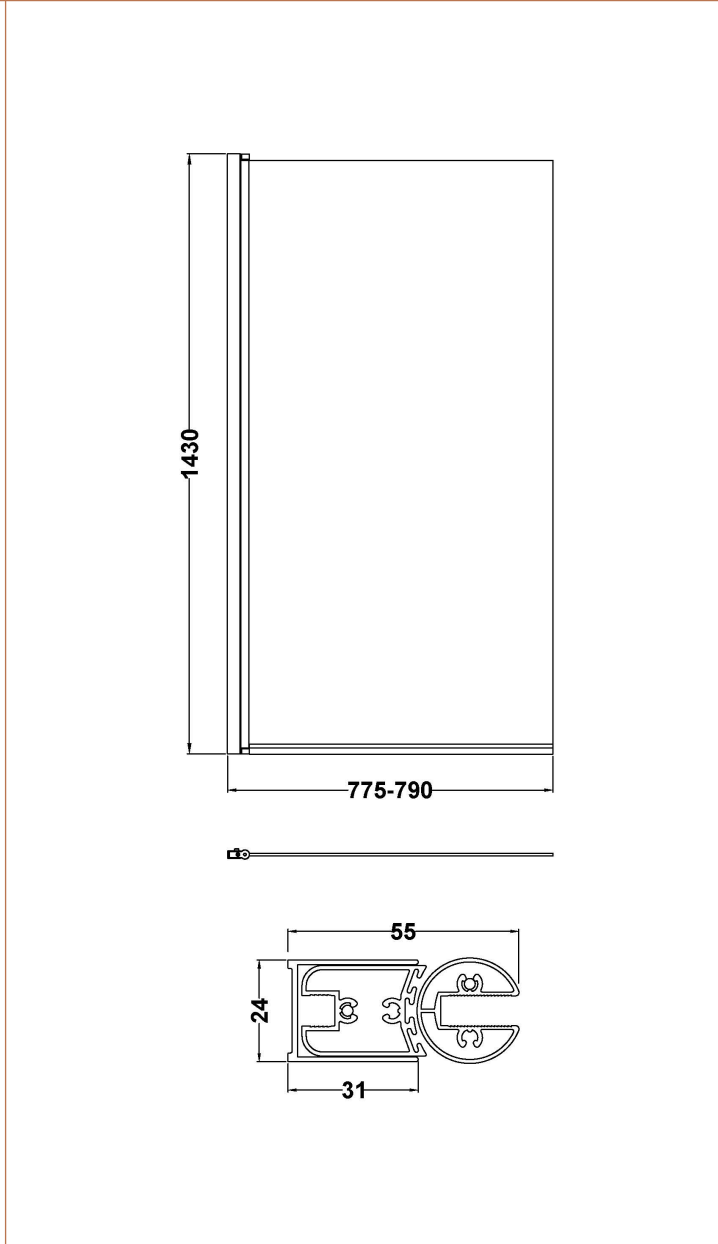

Sales Code: NSSQ

Description: Square Bath Screen (6)

Product Dimensions

Height (mm):	1430
Width (mm):	785
Depth (mm):	38
Nett Weight (kg):	17

Packaging Dimensions

Height (mm):	50
Width (mm):	800
Length (mm):	1440
Gross Weight (kg):	17.4

Packaging Data

Box Colour:	Brown Cardboard Box - Printed
Box Qty:	1
Label Size:	x
Label Colour:	Not Applicable
Label Qty:	0

Outer Box Dimensions (If Applicable)

Height (mm):	
Width (mm):	
Depth (mm):	
Length (mm):	
Gross Weight (kg):	
Barcode:	5055369002566

Product Details

Country of Origin:	China
Fitting Instruction:	No
CE & UKCA:	Yes
Profile Material:	Aluminium
Profile Finish:	Polished Chrome
Adjustments (mm):	775mm-790mm
Entry Width (mm):	
Swing In Dim (mm):	700 mm
Swing Out Dim (mm):	700 mm
Radius (mm):	Not Applicable
Glass Thickness (mm):	6
Easy Fit:	No
Easy Clean:	No
Handle Style:	Not Applicable
Handle Material:	Not Applicable
Enclosure Design:	Frameless
Wheel Type:	Not Applicable
Support Bar Included:	Support Bar Not Included
Extras:	None