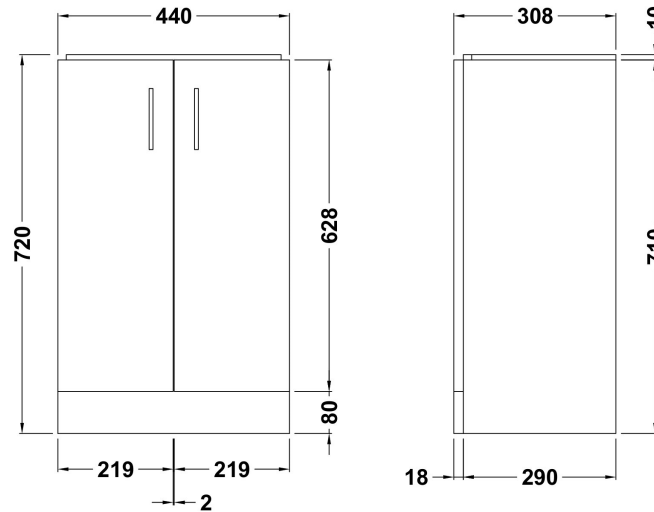

### Product Dimensions

Height (mm):	720
Width (mm):	440
Depth (mm):	308
Nett Weight (kg):	17.5

### Packaging Dimensions

Height (mm):	745
Width (mm):	335
Depth (mm):	460
Gross Weight (kg):	17.9

### Product Dimensions

Height (mm):	100
Width (mm):	460
Depth (mm):	330
Nett Weight (kg):	8.7

### Packaging Dimensions

Height (mm):	140
Width (mm):	470
Depth (mm):	340
Gross Weight (kg):	8.9