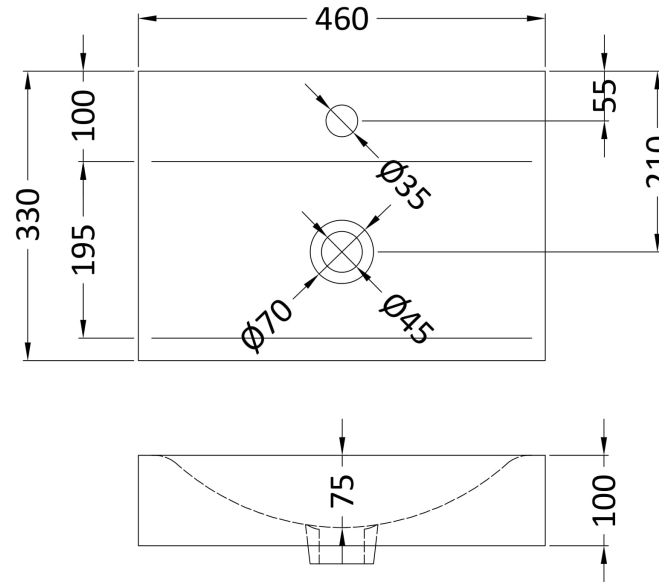

### Product Dimensions

Height (mm):	720
Width (mm):	440
Depth (mm):	308
Nett Weight (kg):	17.5

### Packaging Dimensions

Height (mm):	745
Width (mm):	335
Depth (mm):	460
Gross Weight (kg):	17.9

### Outer Box Dimensions (If Applicable)

Height (mm):	
Width (mm):	
Depth (mm):	
Gross Weight (kg):	
Barcode:	5055369001903

### Product Dimensions

Height (mm):	100
Width (mm):	460
Depth (mm):	330
Nett Weight (kg):	8.7