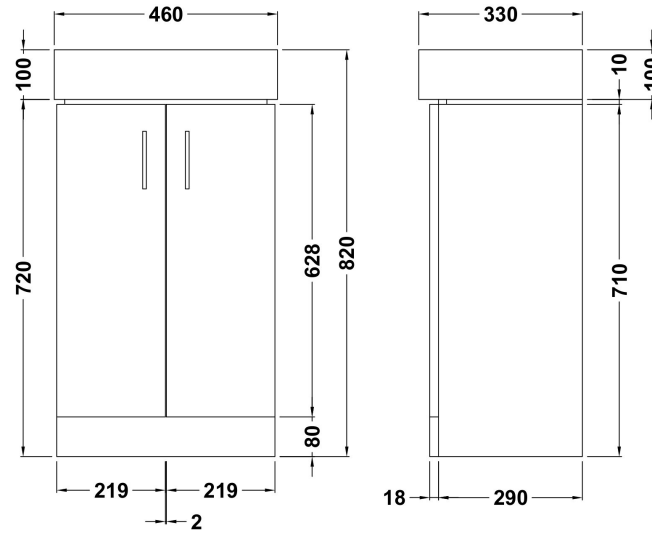

Sales Code: VTFW450

Description: High Gloss White 450 F/S Basin Unit

Packaging Details

Barcode: 5055369004430