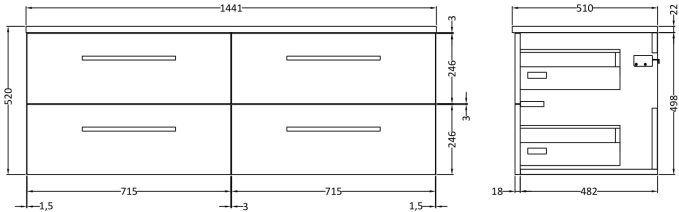

Sales Code: QUA001LBG

Description: 1400 W/H 2-Drawer Unit & Lam Worktop

Packaging Details

Barcode: 5056462613741

Sales Code: NVQ134

Description: 718mm 2 Drawer Wall Hung Basin Unit

Product Dimensions

Height (mm):	498
Width (mm):	718
Depth (mm):	500
Nett Weight (kg):	32.3

Packaging Dimensions

Height (mm):	520
Width (mm):	740
Depth (mm):	520
Gross Weight (kg):	32.3

Packaging Data

Box Colour:	Brown Cardboard Box - Printed
Box Qty:	1
Label Size:	50 x 100
Label Colour:	Not Applicable
Label Qty:	0

Outer Box Dimensions (If Applicable)

Height (mm):	
Width (mm):	
Depth (mm):	
Gross Weight (kg):	
Barcode:	5055275883310

Product Details

Country of Origin:	China
Fitting Instruction:	No
CE & UKCA:	N/A
FSC Certified Materials:	Yes
Colour:	Gloss White
Construction Method:	Cam & Wood Dowel
Construction Type:	Rigid
Cabinet Finish:	MFC Painted Gloss
Fascia Finish:	MFC Painted Gloss
Cabinet Thickness (mm):	16
Fascia Thickness (mm):	18
Drawer Included:	Yes
Drawer Type:	80mm High Metal S/C Inc Galler
No of Shelves:	0
Hinge Type:	Not Applicable
Hinge Included:	Not Applicable
Adjustable Legs:	No, Not Required
Fixings Included:	Yes
Handle Style:	Modern
Waste Shroud:	Yes
Handle Included:	Yes
Handle Type:	Profile

Sales Code: LBG1441

Description: Laminate Worktop 1441X510x22mm

Product Dimensions

Height (mm):	22
Width (mm):	1441
Depth (mm):	510
Nett Weight (kg):	6.4

Packaging Dimensions

Height (mm):	25
Width (mm):	1445
Depth (mm):	575
Gross Weight (kg):	6.4