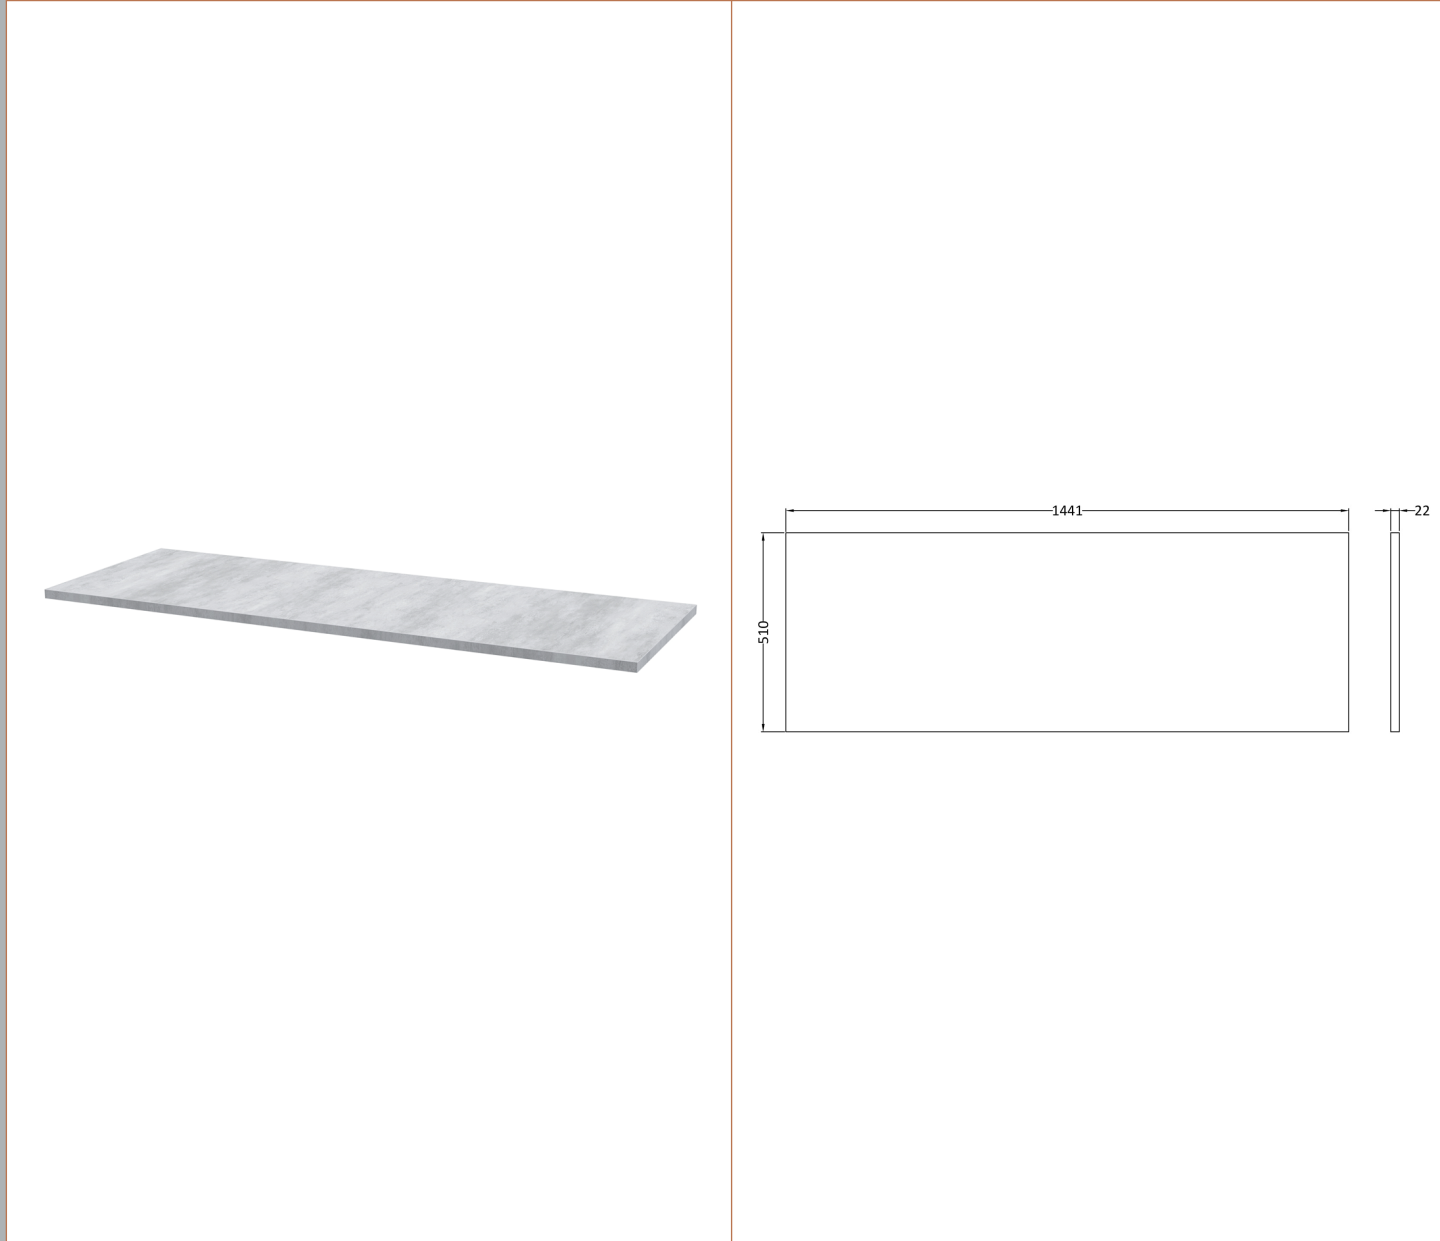

Sales Code: QUA001LBG

Description: 1400 W/H 2-Drawer Unit & Lam Worktop

Packaging Details

Barcode: 5056462613741

Sales Code: NVQ134

Description: 718mm 2 Drawer Wall Hung Basin Unit

Product Dimensions

Height (mm):	498
Width (mm):	718
Depth (mm):	500
Nett Weight (kg):	32.3

Outer Box Dimensions (If Applicable)

Height (mm):	
Width (mm):	
Depth (mm):	
Gross Weight (kg):	
Barcode:	5055275883310

Product Details

Country of Origin:	China
Fitting Instruction:	No
CE & UKCA:	N/A
FSC Certified Materials:	Yes
Colour:	Gloss White
Construction Method:	Cam & Wood Dowel
Construction Type:	Rigid
Cabinet Finish:	MFC Painted Gloss
Fascia Finish:	MFC Painted Gloss
Cabinet Thickness (mm):	16
Fascia Thickness (mm):	18
Drawer Included:	Yes
Drawer Type:	80mm High Metal S/C Inc Galler
No of Shelves:	0
Hinge Type:	Not Applicable
Hinge Included:	Not Applicable
Adjustable Legs:	No, Not Required
Fixings Included:	Yes
Handle Style:	Modern
Waste Shroud:	Yes
Handle Included:	Yes
Handle Type:	Profile

Sales Code: LBG1441

Description: Laminate Worktop 1441X510x22mm

Product Dimensions

Height (mm):	22
Width (mm):	1441
Depth (mm):	510
Nett Weight (kg):	6.4

Packaging Dimensions

Height (mm):	25
Width (mm):	1445
Depth (mm):	575
Gross Weight (kg):	6.4