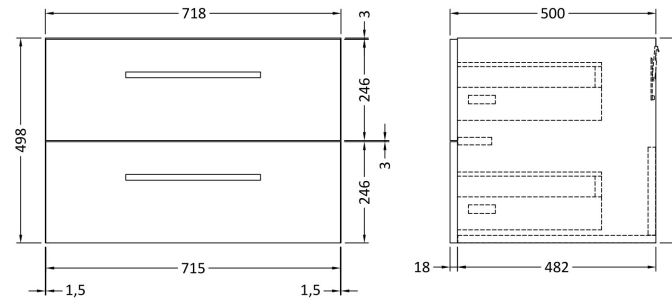

Sales Code: QUA001LBG

Description: 1400 W/H 2-Drawer Unit & Lam Worktop

Packaging Details

Barcode: 5056462613741

Sales Code: NVQ134

Description: 718mm 2 Drawer Wall Hung Basin Unit

Product Dimensions

Height (mm):	498
Width (mm):	718
Depth (mm):	500
Nett Weight (kg):	32.3

Packaging Dimensions

Height (mm):	520
Width (mm):	740
Depth (mm):	520
Gross Weight (kg):	32.3

Packaging Data

Box Colour:	Brown Cardboard Box - Printed
Box Qty:	1
Label Size:	50 x 100
Label Colour:	Not Applicable
Label Qty:	0

Sales Code: LBG1441

Description: Laminate Worktop 1441X510x22mm

Product Dimensions

Height (mm):	22
Width (mm):	1441
Depth (mm):	510
Nett Weight (kg):	6.4

Packaging Dimensions

Height (mm):	25
Width (mm):	1445
Depth (mm):	575
Gross Weight (kg):	6.4

Packaging Data

Box Colour:	Brown Cardboard Box
Box Qty:	1
Label Size:	100 x 50
Label Colour:	White Label
Label Qty:	1

Outer Box Dimensions (If Applicable)

Height (mm):	
Width (mm):	
Depth (mm):	
Gross Weight (kg):	
Barcode:	5056211874072