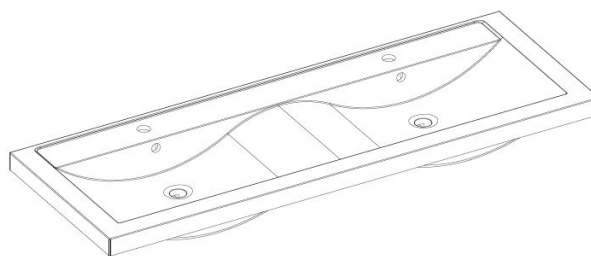

### Packaging Details

Barcode: 5056211800743

**Sales Code:** NVQ134

**Description:** 718mm 2 Drawer Wall Hung Basin Unit

**Product Dimensions**

Height (mm):	498
Width (mm):	718
Depth (mm):	500
Nett Weight (kg):	32.3

**Packaging Dimensions**

Height (mm):	520
Width (mm):	740
Depth (mm):	520
Gross Weight (kg):	32.3

**Packaging Data**

Box Colour:	Brown Cardboard Box - Printed
Box Qty:	1
Label Size:	50 x 100
Label Colour:	Not Applicable
Label Qty:	0

**Outer Box Dimensions (If Applicable)**

Height (mm):	
Width (mm):	
Depth (mm):	
Gross Weight (kg):	
Barcode:	5055275883310

**Product Details**

Country of Origin:	China
Fitting Instruction:	No
CE & UKCA:	N/A
FSC Certified Materials:	Yes
Colour:	Gloss White
Construction Method:	Cam & Wood Dowel
Construction Type:	Rigid
Cabinet Finish:	MFC Painted Gloss
Fascia Finish:	MFC Painted Gloss
Cabinet Thickness (mm):	16
Fascia Thickness (mm):	18
Drawer Included:	Yes
Drawer Type:	80mm High Metal S/C Inc Galler
No of Shelves:	0
Hinge Type:	Not Applicable
Hinge Included:	Not Applicable
Adjustable Legs:	No, Not Required
Fixings Included:	Yes
Handle Style:	Modern
Waste Shroud:	Yes
Handle Included:	Yes
Handle Type:	Profile

### Product Dimensions

Height (mm):	145
Width (mm):	1440
Depth (mm):	510
Nett Weight (kg):	36