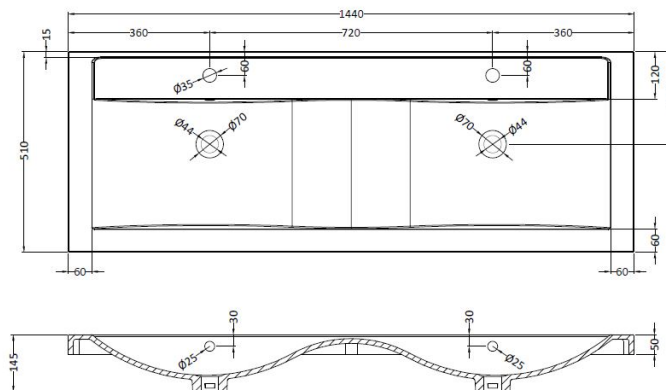

**Packaging Dimensions**

Height (mm):	520
Width (mm):	740
Depth (mm):	520
Gross Weight (kg):	32.3

**Packaging Data**

Box Colour:	Brown Cardboard Box - Printed
Box Qty:	1
Label Size:	50 x 100
Label Colour:	Not Applicable
Label Qty:	0

**Outer Box Dimensions (If Applicable)**

Height (mm):	
Width (mm):	
Depth (mm):	
Gross Weight (kg):	
Barcode:	5055275883310

**Product Details**

Country of Origin:	China
Fitting Instruction:	No
CE & UKCA:	N/A
FSC Certified Materials:	Yes
Colour:	Gloss White
Construction Method:	Cam & Wood Dowel
Construction Type:	Rigid
Cabinet Finish:	MFC Painted Gloss
Fascia Finish:	MFC Painted Gloss
Cabinet Thickness (mm):	16
Fascia Thickness (mm):	18
Drawer Included:	Yes
Drawer Type:	80mm High Metal S/C Inc Galler
No of Shelves:	0
Hinge Type:	Not Applicable
Hinge Included:	Not Applicable
Adjustable Legs:	No, Not Required
Fixings Included:	Yes
Handle Style:	Modern
Waste Shroud:	Yes
Handle Included:	Yes
Handle Type:	Profile

### Product Dimensions

Height (mm):	145
Width (mm):	1440
Depth (mm):	510
Nett Weight (kg):	36

### Packaging Dimensions

Height (mm):	190
Width (mm):	1460
Depth (mm):	530
Gross Weight (kg):	36