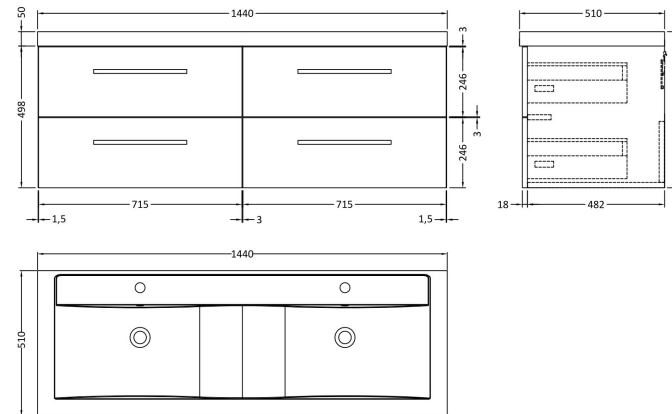

### Packaging Details

Barcode: 5056211800743

**Sales Code:** NVQ134

**Description:** 718mm 2 Drawer Wall Hung Basin Unit

**Product Dimensions**

Height (mm):	498
Width (mm):	718
Depth (mm):	500
Nett Weight (kg):	32.3

**Packaging Dimensions**

Height (mm):	520
Width (mm):	740
Depth (mm):	520
Gross Weight (kg):	32.3

**Packaging Data**

Box Colour:	Brown Cardboard Box - Printed
Box Qty:	1
Label Size:	50 x 100
Label Colour:	Not Applicable
Label Qty:	0

### Product Dimensions

Height (mm):	145
Width (mm):	1440
Depth (mm):	510
Nett Weight (kg):	36

### Packaging Dimensions

Height (mm):	190
Width (mm):	1460
Depth (mm):	530
Gross Weight (kg):	36