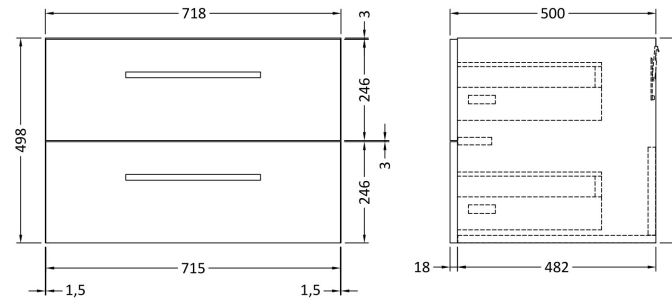

### Packaging Details

Barcode: 5056211800743

**Sales Code:** NVQ134

**Description:** 718mm 2 Drawer Wall Hung Basin Unit

**Product Dimensions**

Height (mm):	498
Width (mm):	718
Depth (mm):	500
Nett Weight (kg):	32.3

**Packaging Dimensions**

Height (mm):	520
Width (mm):	740
Depth (mm):	520
Gross Weight (kg):	32.3

**Packaging Data**

Box Colour:	Brown Cardboard Box - Printed
Box Qty:	1
Label Size:	50 x 100
Label Colour:	Not Applicable
Label Qty:	0

### Product Dimensions

Height (mm):	145
Width (mm):	1440
Depth (mm):	510
Nett Weight (kg):	36

### Packaging Dimensions

Height (mm):	190
Width (mm):	1460
Depth (mm):	530
Gross Weight (kg):	36