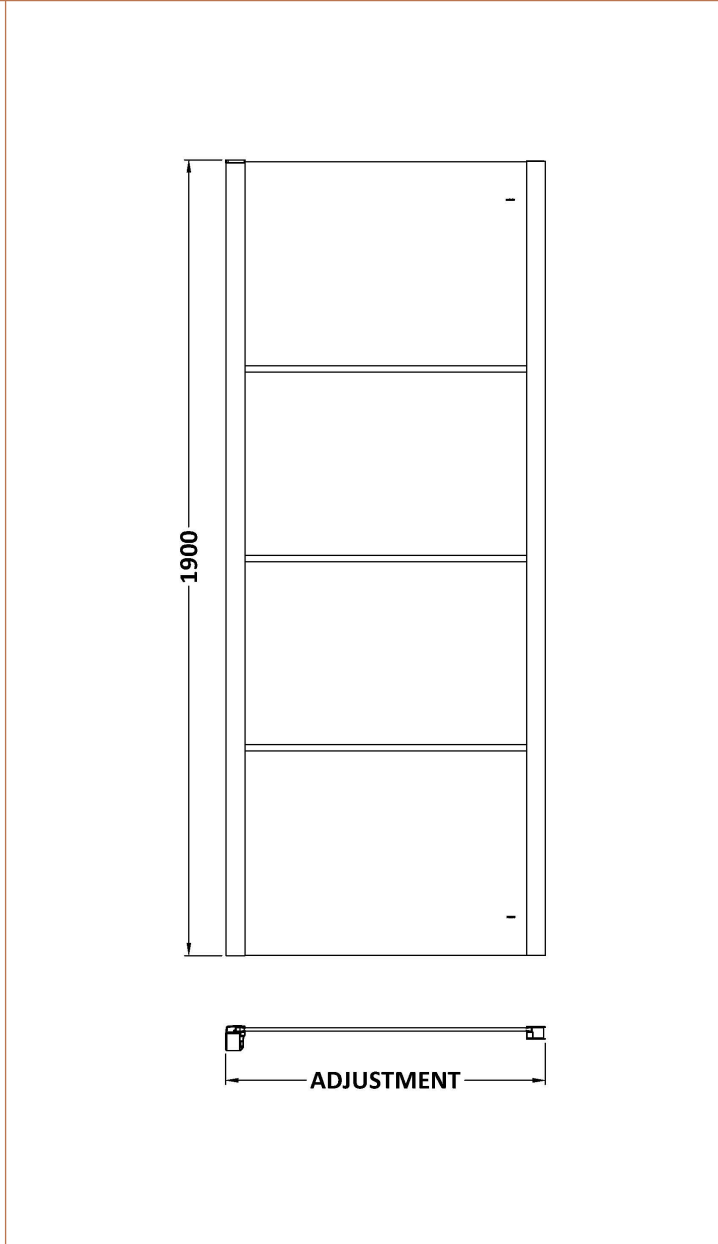

Sales Code: ADFSP80-E8

Description: Side Panel 800mm

**Product Dimensions**

Height (mm):	1900
Width (mm):	790
Depth (mm):	44
Nett Weight (kg):	31

**Packaging Dimensions**

Height (mm):	1970
Width (mm):	820
Length (mm):	1970
Gross Weight (kg):	31.4

**Packaging Data**

Box Colour:	Brown Cardboard Box - Printed
Box Qty:	1
Label Size:	100 x 50
Label Colour:	Not Applicable
Label Qty:	0

**Outer Box Dimensions (If Applicable)**

Height (mm):	
Width (mm):	
Depth (mm):	
Length (mm):	
Gross Weight (kg):	
Barcode:	5056462625553

**Product Details**

Country of Origin:	China
Fitting Instruction:	No
CE & UKCA:	Yes
Profile Material:	Aluminium
Profile Finish:	Matt Black
Adjustments (mm):	760mm -790mm
Entry Width (mm):	N/A
Swing In Dim (mm):	N/A
Swing Out Dim (mm):	N/A
Radius (mm):	Not Applicable
Glass Thickness (mm):	8
Easy Fit:	No
Easy Clean:	Yes
Handle Style:	Not Applicable
Handle Material:	Not Applicable
Enclosure Design:	Semi-Frameless
Wheel Type:	Not Applicable
Support Bar Included:	Support Bar Not Included
Extras:	Screw Cover Strip

Sales Code: ADFSP90-E8

Description: Side Panel 900mm

**Product Dimensions**

Height (mm):	1900
Width (mm):	890
Depth (mm):	44
Nett Weight (kg):	0

**Packaging Dimensions**

Height (mm):	1970
Width (mm):	920
Length (mm):	1970
Gross Weight (kg):	35.1