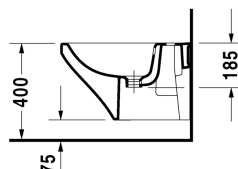

Bidet wall mounted # 2287150000

|< 370 mm >|

Bidet wall mounted	Dimension	Weight	Order number
with overflow, with tap platform, Durafix included			
Colors			
00 White Alpin			
Variant			
	370 x 540 mm	21.000 kg	2287150000
Sanitary ceramics with the special WonderGliss surface finish will remain clean and attractive-looking for a long time to come. When ordering WonderGliss please add a "1" as eleventh digit to the model number.			
Accessory			
Siphon for bidet with extended outlet pipe	1 1/4" mm	0.600 kg	005027
Fixing for wall mounted bidet and wall mounted toilet	Ø 12 x 180 mm	0.200 kg	006500

All drawings contain the necessary measurements which are subject to standard tolerances. They are stated in mm and are non-binding. Exact measurements, in particular for customised installation scenarios, can only be taken from the finished piece.