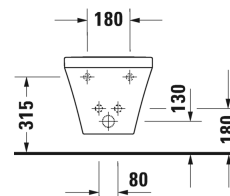

Bidet wall mounted # 2287150000

|< 370 mm >|

Bidet wall mounted	Dimension	Weight	Order number
with overflow, with tap platform, Durafix included			
Colors			
00 White Alpin			
Variant			
	370 x 540 mm	21.000 kg	2287150000
Sanitary ceramics with the special WonderGliss surface finish will remain clean and attractive-looking for a long time to come. When ordering WonderGliss please add a "1" as eleventh digit to the model number.			
Accessory			
Siphon for bidet with extended outlet pipe	1 1/4" mm	0.600 kg	005027
Fixing for wall mounted bidet and wall mounted toilet	Ø 12 x 180 mm	0.200 kg	006500

All drawings contain the necessary measurements which are subject to standard tolerances. They are stated in mm and are non-binding. Exact measurements, in particular for customised installation scenarios, can only be taken from the finished piece.