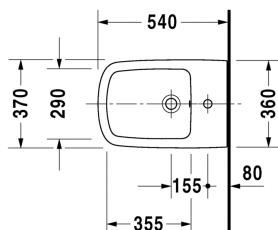

Bidet wall mounted # 2287150000

|< 370 mm >|

Bidet wall mounted	Dimension	Weight	Order number
with overflow, with tap platform, Durafix included			
Colors			
00 White Alpin			
Variant			
	370 x 540 mm	21.000 kg	2287150000
Sanitary ceramics with the special WonderGliss surface finish will remain clean and attractive-looking for a long time to come. When ordering WonderGliss please add a "1" as eleventh digit to the model number.			
Accessory			
Siphon for bidet with extended outlet pipe	1 1/4" mm	0.600 kg	005027
Fixing for wall mounted bidet and wall mounted toilet	Ø 12 x 180 mm	0.200 kg	006500

All drawings contain the necessary measurements which are subject to standard tolerances. They are stated in mm and are non-binding. Exact measurements, in particular for customised installation scenarios, can only be taken from the finished piece.