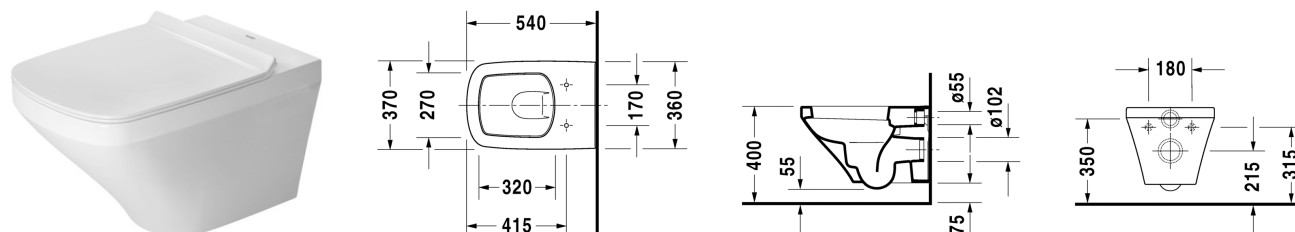

Toilet wall mounted # 255209..00 / 255209..00

|< 370 mm >|

Toilet wall mounted	Dimension	Weight	Order number
washdown model, Durafix included, UWL class 1			
<b>Colors</b>			
00 White Alpin 20 HygieneGlaze (an antibacterial ceramic glaze that provides almost indefinite effectiveness)			
<b>Variant</b>			
♣ 4,5 litre flush	370 x 540 mm	23.000 kg	255209..00
♣ 4,5 litre flush	370 x 540 mm	23.000 kg	255209..00
<b>Infobox</b>			
Durafix for invisible fixation is included in delivery			
Sanitary ceramics with the special WonderGliss surface finish will remain clean and attractive-looking for a long time to come. When ordering WonderGliss please add a "1" as eleventh digit to the model number.			
<b>Accessory</b>			
Fixing for wall mounted bidet and wall mounted toilet	Ø 12 x 180 mm	0.200 kg	006500
Noise reduction gasket			005090
<b>Suitable products</b>			
Toilet seat and cover hinges stainless steel, without automatic closure,			006371
Toilet seat and cover hinges stainless steel, removable, with automatic closure,			006379
Toilet seat and cover with lateral reinforcement and extended hinge shaft, hinges stainless steel, without automatic closure,			002061