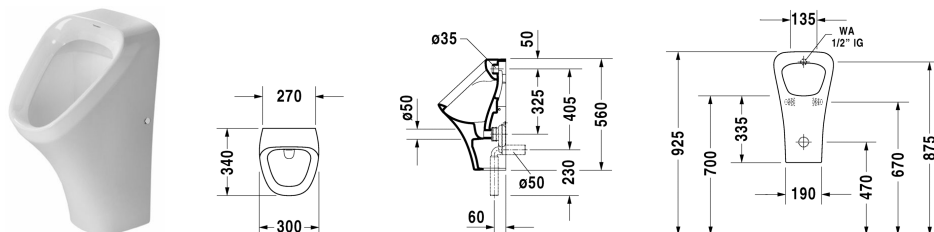

Urinal # 280430..00

| < 300 mm > |

Urinal	Dimension	Weight	Order number
concealed inlet, syphonic action, vertical or horizontal outlet, fixings included			
Colors			
00 White Alpin 20 HygieneGlaze (an antibacterial ceramic glaze that provides almost indefinite effectiveness)			
Variant			
model without fly	300 x 340 mm	15.400 kg	280430..00
Sanitary ceramics with the special WonderGliss surface finish will remain clean and attractive-looking for a long time to come. When ordering WonderGliss please add a "1" as eleventh digit to the model number.			
Accessory			
Siphon 1 - 4 L, horizontal outlet (concealed)	ø 50 mm	0.200 kg	005112
Siphon 1 - 4 L, vertical outlet	ø 50 mm	0.200 kg	005111
Water inlet mechanism for urinals with back supply	1/2" mm	0.100 kg	695800

All drawings contain the necessary measurements which are subject to standard tolerances. They are stated in mm and are non-binding. Exact measurements, in particular for customised installation scenarios, can only be taken from the finished piece.