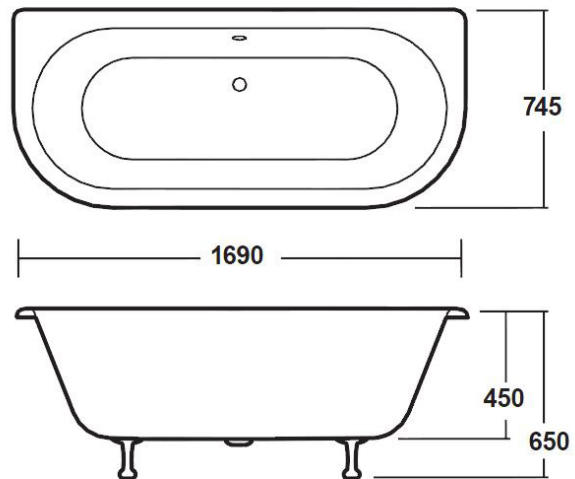

### Packaging Details

Barcode: 5055369032273

**Sales Code:** RE1701

**Description:** 1700 Double Ended Btw Freestanding Bath

**Product Dimensions**

Length (mm):	1700
Width (mm):	750
Depth (mm):	485
Nett Weight (kg):	39.5

**Packaging Dimensions**

Length (mm):	1720
Width (mm):	770
Depth (mm):	505
Gross Weight (kg):	40

**Packaging Data**

Box Colour:	Brown Cardboard Sleeve
Box Qty:	1
Label Size:	100 x 50
Label Colour:	White Label
Label Qty:	2

**Outer Box Dimensions (If Applicable)**

Length (mm):	
Width (mm):	
Height (mm):	
Gross Weight (kg):	
Barcode:	5055369028955

**Product Details**

Country of Origin:	China
Fitting Instruction:	No
Certification:	FSC: CE & UKCA:
Material Colour Reference:	European White
Product Material:	Acrylic
Material Thickness:	14mm
Volume (Ltr):	228L
Displaced Capacity:	158L
Leg Set Included:	Legset Not Included
Waste Included:	Waste Not Included
Drilled/Undrilled:	Undrilled For Taps
Includes Grips:	No Grips Supplied
Embossed:	No
No of Tapholes:	None
Anti-Slip:	No

### Product Dimensions

Length (mm):	169
Width (mm):	193
Depth (mm):	115
Nett Weight (kg):	4.6