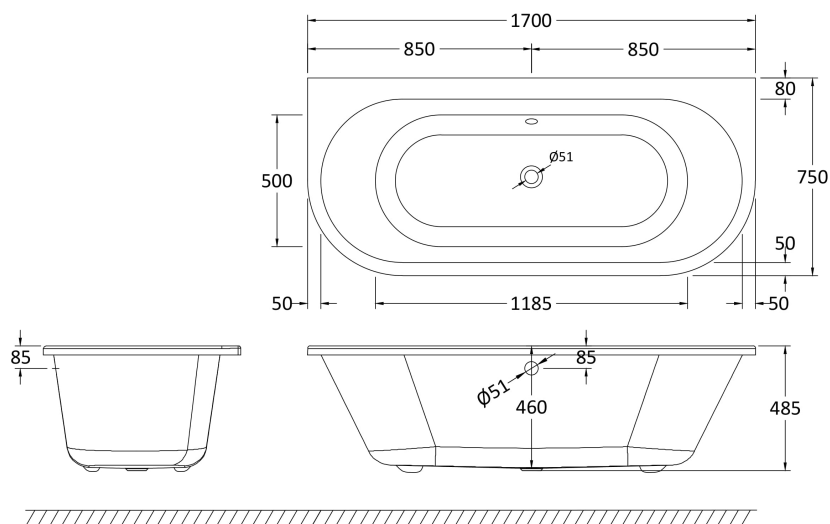

### Packaging Details

Barcode: 5055369032273

**Sales Code:** RE1701

**Description:** 1700 Double Ended Btw Freestanding Bath

**Product Dimensions**

Length (mm):	1700
Width (mm):	750
Depth (mm):	485
Nett Weight (kg):	39.5

**Packaging Dimensions**

Length (mm):	1720
Width (mm):	770
Depth (mm):	505
Gross Weight (kg):	40

**Packaging Data**

Box Colour:	Brown Cardboard Sleeve
Box Qty:	1
Label Size:	100 x 50
Label Colour:	White Label
Label Qty:	2

**Outer Box Dimensions (If Applicable)**

Length (mm):	
Width (mm):	
Height (mm):	
Gross Weight (kg):	
Barcode:	5055369028955

**Product Details**

Country of Origin:	China
Fitting Instruction:	No
Certification:	FSC: CE & UKCA:
Material Colour Reference:	European White
Product Material:	Acrylic
Material Thickness:	14mm
Volume (Ltr):	228L
Displaced Capacity:	158L
Leg Set Included:	Legset Not Included
Waste Included:	Waste Not Included
Drilled/Undrilled:	Undrilled For Taps
Includes Grips:	No Grips Supplied
Embossed:	No
No of Tapholes:	None
Anti-Slip:	No

### Product Dimensions

Length (mm):	169
Width (mm):	193
Depth (mm):	115
Nett Weight (kg):	4.6