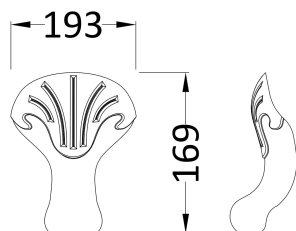

### Packaging Details

Barcode: 5055369032273

**Sales Code:** RE1701

**Description:** 1700 Double Ended Btw Freestanding Bath

**Product Dimensions**

Length (mm):	1700
Width (mm):	750
Depth (mm):	485
Nett Weight (kg):	39.5

**Packaging Dimensions**

Length (mm):	1720
Width (mm):	770
Depth (mm):	505
Gross Weight (kg):	40

**Packaging Data**

Box Colour:	Brown Cardboard Sleeve
Box Qty:	1
Label Size:	100 x 50
Label Colour:	White Label
Label Qty:	2

**Outer Box Dimensions (If Applicable)**

Length (mm):	
Width (mm):	
Height (mm):	
Gross Weight (kg):	
Barcode:	5055369028955

**Product Details**

Country of Origin:	China
Fitting Instruction:	No
Certification:	FSC: CE & UKCA:
Material Colour Reference:	European White
Product Material:	Acrylic
Material Thickness:	14mm
Volume (Ltr):	228L
Displaced Capacity:	158L
Leg Set Included:	Legset Not Included
Waste Included:	Waste Not Included
Drilled/Undrilled:	Undrilled For Taps
Includes Grips:	No Grips Supplied
Embossed:	No
No of Tapholes:	None
Anti-Slip:	No

### Product Dimensions

Length (mm):	169
Width (mm):	193
Depth (mm):	115
Nett Weight (kg):	4.6