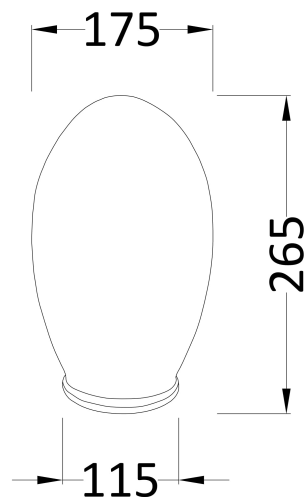

Sales Code: RE1701M1

Description: White Btw 1700 F/S Bath Deacon Legs

Packaging Details

Barcode: 5055275834909

Sales Code: RE1701

Description: 1700 Double Ended Btw Freestanding Bath

Product Dimensions

Length (mm):	1700
Width (mm):	750
Depth (mm):	485
Nett Weight (kg):	39.5

Packaging Dimensions

Length (mm):	1720
Width (mm):	770
Depth (mm):	505
Gross Weight (kg):	40

Packaging Data

Box Colour:	Brown Cardboard Sleeve
Box Qty:	1
Label Size:	100 x 50
Label Colour:	White Label
Label Qty:	2

Outer Box Dimensions (If Applicable)

Length (mm):	
Width (mm):	
Height (mm):	
Gross Weight (kg):	
Barcode:	5055369028955

Product Details

Country of Origin:	China
Fitting Instruction:	No
Certification:	FSC: CE & UKCA:
Material Colour Reference:	European White
Product Material:	Acrylic
Material Thickness:	14mm
Volume (Ltr):	228L
Displaced Capacity:	158L
Leg Set Included:	Legset Not Included
Waste Included:	Waste Not Included
Drilled/Undrilled:	Undrilled For Taps
Includes Grips:	No Grips Supplied
Embossed:	No
No of Tapholes:	None
Anti-Slip:	No

Sales Code: M1C

Description: Deacon F/Standing Bath Leg Set M1

Product Dimensions

Length (mm):	260
Width (mm):	500
Depth (mm):	250
Nett Weight (kg):	5.4

Packaging Dimensions

Length (mm):	470
Width (mm):	455
Depth (mm):	230
Gross Weight (kg):	5.77