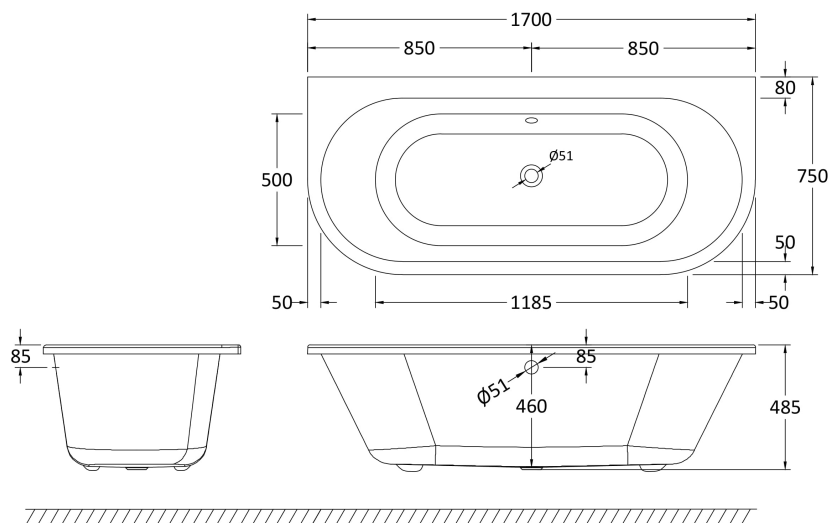

Sales Code: RE1701M1

Description: White Btw 1700 F/S Bath Deacon Legs

Packaging Details

Barcode: 5055275834909

Sales Code: RE1701

Description: 1700 Double Ended Btw Freestanding Bath

Product Dimensions

Length (mm):	1700
Width (mm):	750
Depth (mm):	485
Nett Weight (kg):	39.5

Packaging Dimensions

Length (mm):	1720
Width (mm):	770
Depth (mm):	505
Gross Weight (kg):	40

Packaging Data

Box Colour:	Brown Cardboard Sleeve
Box Qty:	1
Label Size:	100 x 50
Label Colour:	White Label
Label Qty:	2

Outer Box Dimensions (If Applicable)

Length (mm):	
Width (mm):	
Height (mm):	
Gross Weight (kg):	
Barcode:	5055369028955

Product Details

Country of Origin:	China
Fitting Instruction:	No
Certification:	FSC: CE & UKCA:
Material Colour Reference:	European White
Product Material:	Acrylic
Material Thickness:	14mm
Volume (Ltr):	228L
Displaced Capacity:	158L
Leg Set Included:	Legset Not Included
Waste Included:	Waste Not Included
Drilled/Undrilled:	Undrilled For Taps
Includes Grips:	No Grips Supplied
Embossed:	No
No of Tapholes:	None
Anti-Slip:	No

Sales Code: M1C

Description: Deacon F/Standing Bath Leg Set M1

Product Dimensions

Length (mm):	260
Width (mm):	500
Depth (mm):	250
Nett Weight (kg):	5.4

Packaging Dimensions

Length (mm):	470
Width (mm):	455
Depth (mm):	230
Gross Weight (kg):	5.77