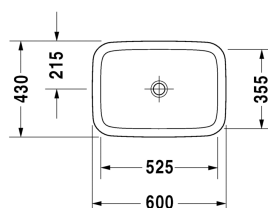

Vanity basin # 0372600000

| < 600 mm > |

Vanity basin	Dimension	Weight	Order number
countertop basin, without overflow, without tap platform, 600 mm			
Colors			
00 White Alpin			
Variant			
☒	600 x 430 mm	9.500 kg	0372600000
Sanitary ceramics with the special WonderGliss surface finish will remain clean and attractive-looking for a long time to come. When ordering WonderGliss please add a "1" as eleventh digit to the model number.			
Accessory			
Continuous flow waste for washbasins without overflow	50 mm	0.300 kg	005024
Suitable products			
Vanity unit wall-mounted 1 pull-out compartment, countertop including one cut-out, for 1 vanity basin central, 800 x 550 mm	800 x 550 mm		KT6794
Vanity unit wall-mounted 1 pull-out compartment, countertop including one cut-out, for 1 vanity basin central, 1000 x 550 mm	1000 x 550 mm		KT6795
Vanity unit wall-mounted 1 pull-out compartment, countertop including one cut-out, for 1 vanity basin central, 1200 x 550 mm	1200 x 550 mm		KT6796
Vanity unit wall-mounted 2 pull-out compartments, 1 countertop with one cut-out or two cut-outs, for 1 or 2 vanity basin(s), 1400 x 550 mm	1400 x 550 mm		KT6797 B/L/R
Vanity unit wall-mounted 2 drawers, upper drawer including cut-out for siphon and siphon cover, countertop including one cut-out, for 1 vanity basin central, 800 x 550 mm	800 x 550 mm		KT6754
Vanity unit wall-mounted 2 drawers, upper drawer including cut-out for siphon and siphon cover, countertop including one cut-out, for 1 vanity basin central, 1000 x 550 mm	1000 x 550 mm		KT6755
Vanity unit wall-mounted 2 drawers, upper drawer including cut-out for siphon and siphon cover, countertop including one cut-out, for 1 vanity basin central, 1200 x 550 mm	1200 x 550 mm		KT6756