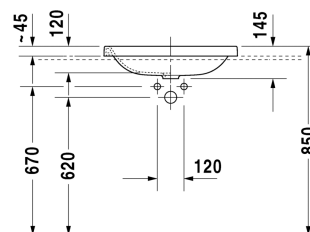

Vanity basin # 0372600000

| < 600 mm > |

Vanity basin	Dimension	Weight	Order number
countertop basin, without overflow, without tap platform, 600 mm			
Colors			
00 White Alpin			
Variant			
☒	600 x 430 mm	9.500 kg	0372600000
Sanitary ceramics with the special WonderGliss surface finish will remain clean and attractive-looking for a long time to come. When ordering WonderGliss please add a "1" as eleventh digit to the model number.			
Accessory			
Continuous flow waste for washbasins without overflow	50 mm	0.300 kg	005024
Suitable products			
Vanity unit wall-mounted 1 pull-out compartment, countertop including one cut-out, for 1 vanity basin central, 800 x 550 mm	800 x 550 mm		KT6794
Vanity unit wall-mounted 1 pull-out compartment, countertop including one cut-out, for 1 vanity basin central, 1000 x 550 mm	1000 x 550 mm		KT6795
Vanity unit wall-mounted 1 pull-out compartment, countertop including one cut-out, for 1 vanity basin central, 1200 x 550 mm	1200 x 550 mm		KT6796
Vanity unit wall-mounted 2 pull-out compartments, 1 countertop with one cut-out or two cut-outs, for 1 or 2 vanity basin(s), 1400 x 550 mm	1400 x 550 mm		KT6797 B/L/R
Vanity unit wall-mounted 2 drawers, upper drawer including cut-out for siphon and siphon cover, countertop including one cut-out, for 1 vanity basin central, 800 x 550 mm	800 x 550 mm		KT6754
Vanity unit wall-mounted 2 drawers, upper drawer including cut-out for siphon and siphon cover, countertop including one cut-out, for 1 vanity basin central, 1000 x 550 mm	1000 x 550 mm		KT6755
Vanity unit wall-mounted 2 drawers, upper drawer including cut-out for siphon and siphon cover, countertop including one cut-out, for 1 vanity basin central, 1200 x 550 mm	1200 x 550 mm		KT6756