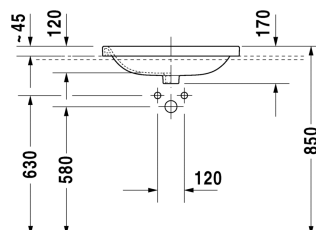

Vanity basin # 0374620000

| < 615 mm > |

Vanity basin	Dimension	Weight	Order number
countertop basin, with overflow, with tap platform, 615 mm			
Colors			
00 White Alpin			
Variant			
●	615 x 495 mm	12.500 kg	0374620000
Sanitary ceramics with the special WonderGliss surface finish will remain clean and attractive-looking for a long time to come. When ordering WonderGliss please add a "1" as eleventh digit to the model number.			
Suitable products			
Vanity unit wall-mounted 1 pull-out compartment, countertop including one cut-out, for 1 vanity basin central, 800 x 550 mm	800 x 550 mm		KT6794
Vanity unit wall-mounted 1 pull-out compartment, countertop including one cut-out, for 1 vanity basin central, 1000 x 550 mm	1000 x 550 mm		KT6795
Vanity unit wall-mounted 1 pull-out compartment, countertop including one cut-out, for 1 vanity basin central, 1200 x 550 mm	1200 x 550 mm		KT6796
Vanity unit wall-mounted 2 pull-out compartments, 1 countertop with one cut-out or two cut-outs, for 1 or 2 vanity basin(s), 1400 x 550 mm	1400 x 550 mm		KT6797 B/L/R
Vanity unit wall-mounted 2 drawers, upper drawer including cut-out for siphon and siphon cover, countertop including one cut-out, for 1 vanity basin central, 800 x 550 mm	800 x 550 mm		KT6754
Vanity unit wall-mounted 2 drawers, upper drawer including cut-out for siphon and siphon cover, countertop including one cut-out, for 1 vanity basin central, 1000 x 550 mm	1000 x 550 mm		KT6755
Vanity unit wall-mounted 2 drawers, upper drawer including cut-out for siphon and siphon cover, countertop including one cut-out, for 1 vanity basin central, 1200 x 550 mm	1200 x 550 mm		KT6756
Vanity unit wall-mounted 4 drawers, drawer beneath basin including cut-out for siphon and siphon cover, 1 countertop with one cut-out or two cut-outs, for 1 or 2 vanity basin(s), 1400 x 550 mm	1400 x 550 mm		KT6757 B/L/R