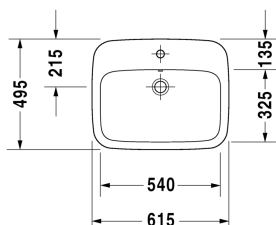

Vanity basin # 0374620000

| < 615 mm > |

Vanity basin	Dimension	Weight	Order number
countertop basin, with overflow, with tap platform, 615 mm			
Colors			
00 White Alpin			
Variant			
●	615 x 495 mm	12.500 kg	0374620000
Sanitary ceramics with the special WonderGliss surface finish will remain clean and attractive-looking for a long time to come. When ordering WonderGliss please add a "1" as eleventh digit to the model number.			
Suitable products			
Vanity unit wall-mounted 1 pull-out compartment, countertop including one cut-out, for 1 vanity basin central, 800 x 550 mm	800 x 550 mm		KT6794
Vanity unit wall-mounted 1 pull-out compartment, countertop including one cut-out, for 1 vanity basin central, 1000 x 550 mm	1000 x 550 mm		KT6795
Vanity unit wall-mounted 1 pull-out compartment, countertop including one cut-out, for 1 vanity basin central, 1200 x 550 mm	1200 x 550 mm		KT6796
Vanity unit wall-mounted 2 pull-out compartments, 1 countertop with one cut-out or two cut-outs, for 1 or 2 vanity basin(s), 1400 x 550 mm	1400 x 550 mm		KT6797 B/L/R
Vanity unit wall-mounted 2 drawers, upper drawer including cut-out for siphon and siphon cover, countertop including one cut-out, for 1 vanity basin central, 800 x 550 mm	800 x 550 mm		KT6754
Vanity unit wall-mounted 2 drawers, upper drawer including cut-out for siphon and siphon cover, countertop including one cut-out, for 1 vanity basin central, 1000 x 550 mm	1000 x 550 mm		KT6755
Vanity unit wall-mounted 2 drawers, upper drawer including cut-out for siphon and siphon cover, countertop including one cut-out, for 1 vanity basin central, 1200 x 550 mm	1200 x 550 mm		KT6756
Vanity unit wall-mounted 4 drawers, drawer beneath basin including cut-out for siphon and siphon cover, 1 countertop with one cut-out or two cut-outs, for 1 or 2 vanity basin(s), 1400 x 550 mm	1400 x 550 mm		KT6757 B/L/R