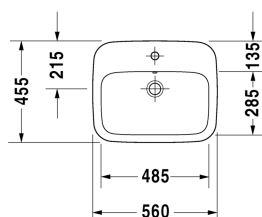

Vanity basin # 0374560000

| < 560 mm > |

Vanity basin	Dimension	Weight	Order number
countertop basin, with overflow, with tap platform, 560 mm			
Colors			
00 White Alpin			
Variant			
●	560 x 455 mm	10.500 kg	0374560000
Sanitary ceramics with the special WonderGliss surface finish will remain clean and attractive-looking for a long time to come. When ordering WonderGliss please add a "1" as eleventh digit to the model number.			
Suitable products			
Vanity unit wall-mounted 1 pull-out compartment, countertop including one cut-out, for 1 vanity basin central, 800 x 550 mm	800 x 550 mm		KT6794
Vanity unit wall-mounted 1 pull-out compartment, countertop including one cut-out, for 1 vanity basin central, 1000 x 550 mm	1000 x 550 mm		KT6795
Vanity unit wall-mounted 1 pull-out compartment, countertop including one cut-out, for 1 vanity basin central, 1200 x 550 mm	1200 x 550 mm		KT6796
Vanity unit wall-mounted 2 pull-out compartments, 1 countertop with one cut-out or two cut-outs, for 1 or 2 vanity basin(s), 1400 x 550 mm	1400 x 550 mm		KT6797 B/L/R
Vanity unit wall-mounted 2 drawers, upper drawer including cut-out for siphon and siphon cover, countertop including one cut-out, for 1 vanity basin central, 800 x 550 mm	800 x 550 mm		KT6754
Vanity unit wall-mounted 2 drawers, upper drawer including cut-out for siphon and siphon cover, countertop including one cut-out, for 1 vanity basin central, 1000 x 550 mm	1000 x 550 mm		KT6755
Vanity unit wall-mounted 2 drawers, upper drawer including cut-out for siphon and siphon cover, countertop including one cut-out, for 1 vanity basin central, 1200 x 550 mm	1200 x 550 mm		KT6756
Vanity unit wall-mounted 4 drawers, drawer beneath basin including cut-out for siphon and siphon cover, 1 countertop with one cut-out or two cut-outs, for 1 or 2 vanity basin(s), 1400 x 550 mm	1400 x 550 mm		KT6757 B/L/R