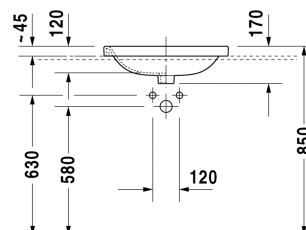

Vanity basin # 0374560000

| < 560 mm > |

Vanity basin	Dimension	Weight	Order number
countertop basin, with overflow, with tap platform, 560 mm			
Colors			
00 White Alpin			
Variant			
●	560 x 455 mm	10.500 kg	0374560000
Sanitary ceramics with the special WonderGliss surface finish will remain clean and attractive-looking for a long time to come. When ordering WonderGliss please add a "1" as eleventh digit to the model number.			
Suitable products			
Vanity unit wall-mounted 1 pull-out compartment, countertop including one cut-out, for 1 vanity basin central, 800 x 550 mm	800 x 550 mm		KT6794
Vanity unit wall-mounted 1 pull-out compartment, countertop including one cut-out, for 1 vanity basin central, 1000 x 550 mm	1000 x 550 mm		KT6795
Vanity unit wall-mounted 1 pull-out compartment, countertop including one cut-out, for 1 vanity basin central, 1200 x 550 mm	1200 x 550 mm		KT6796
Vanity unit wall-mounted 2 pull-out compartments, 1 countertop with one cut-out or two cut-outs, for 1 or 2 vanity basin(s), 1400 x 550 mm	1400 x 550 mm		KT6797 B/L/R
Vanity unit wall-mounted 2 drawers, upper drawer including cut-out for siphon and siphon cover, countertop including one cut-out, for 1 vanity basin central, 800 x 550 mm	800 x 550 mm		KT6754
Vanity unit wall-mounted 2 drawers, upper drawer including cut-out for siphon and siphon cover, countertop including one cut-out, for 1 vanity basin central, 1000 x 550 mm	1000 x 550 mm		KT6755
Vanity unit wall-mounted 2 drawers, upper drawer including cut-out for siphon and siphon cover, countertop including one cut-out, for 1 vanity basin central, 1200 x 550 mm	1200 x 550 mm		KT6756
Vanity unit wall-mounted 4 drawers, drawer beneath basin including cut-out for siphon and siphon cover, 1 countertop with one cut-out or two cut-outs, for 1 or 2 vanity basin(s), 1400 x 550 mm	1400 x 550 mm		KT6757 B/L/R