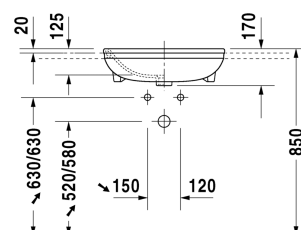

Semi-recessed washbasin # 0375550000

| < 550 mm > |

Semi-recessed washbasin	Dimension	Weight	Order number
with overflow, with tap platform, fixings for installation in wooden consoles included, 550 mm			
Colors			
00 White Alpin			
Variant			
●	550 x 455 mm	14.500 kg	0375550000
Sanitary ceramics with the special WonderGliss surface finish will remain clean and attractive-looking for a long time to come. When ordering WonderGliss please add a "1" as eleventh digit to the model number.			
Recommended faucets			
Single lever basin mixer M Ceramic cartridge, Projection 139 mm, Flexible connection hoses 3/8 ", aerator adjustable, Normal spray, chrome, maximum temperature can be adjusted on installation, recommended operating pressure 3 - 5 bar, with pop-up waste set,			B21020001
Single lever basin mixer M Ceramic cartridge, Projection 139 mm, Flexible connection hoses 3/8 ", aerator adjustable, Normal spray, chrome, maximum temperature can be adjusted on installation, recommended operating pressure 3 - 5 bar, without pop-up waste set,			B21020002
Single lever basin mixer M Ceramic cartridge, projection 122 mm, aerator with Easy-clean spray-plate, flow rate 5,0 l/min (3 bar), Normal spray, connection size DN15, recommended operating pressure 3 - 5 bar, with pop-up waste set,			WA1020001
Single lever basin mixer M Ceramic cartridge, projection 122 mm, aerator with Easy-clean spray-plate, flow rate 5,0 l/min (3 bar), Normal spray, connection size DN15, recommended operating pressure 3 - 5 bar, without pop-up waste set,			WA1020002
Single lever basin mixer M FreshStart connection size DN15,			WA1021001
Single lever basin mixer M FreshStart connection size DN15,			WA1021002
Single lever basin mixer M MinusFlow connection size DN15,			WA1022001
Single lever basin mixer M MinusFlow connection size DN15,			WA1022002