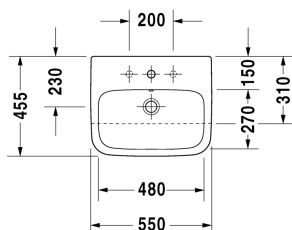

Semi-recessed washbasin # 0375550000

| < 550 mm > |

| Semi-recessed washbasin | Dimension | Weight | Order number |
|--|--------------|-----------|--------------|
| with overflow, with tap platform, fixings for installation in wooden consoles included, 550 mm | | | |
| Colors | | | |
| 00 White Alpin | | | |
| Variant | | | |
| ● | 550 x 455 mm | 14.500 kg | 0375550000 |
| Sanitary ceramics with the special WonderGliss surface finish will remain clean and attractive-looking for a long time to come. When ordering WonderGliss please add a "1" as eleventh digit to the model number. | | | |
| Recommended faucets | | | |
| Single lever basin mixer M Ceramic cartridge, Projection 139 mm, Flexible connection hoses 3/8 ", aerator adjustable, Normal spray, chrome, maximum temperature can be adjusted on installation, recommended operating pressure 3 - 5 bar, with pop-up waste set, | | | B21020001 |
| Single lever basin mixer M Ceramic cartridge, Projection 139 mm, Flexible connection hoses 3/8 ", aerator adjustable, Normal spray, chrome, maximum temperature can be adjusted on installation, recommended operating pressure 3 - 5 bar, without pop-up waste set, | | | B21020002 |
| Single lever basin mixer M Ceramic cartridge, projection 122 mm, aerator with Easy-clean spray-plate, flow rate 5,0 l/min (3 bar), Normal spray, connection size DN15, recommended operating pressure 3 - 5 bar, with pop-up waste set, | | | WA1020001 |
| Single lever basin mixer M Ceramic cartridge, projection 122 mm, aerator with Easy-clean spray-plate, flow rate 5,0 l/min (3 bar), Normal spray, connection size DN15, recommended operating pressure 3 - 5 bar, without pop-up waste set, | | | WA1020002 |
| Single lever basin mixer M FreshStart connection size DN15, | | | WA1021001 |
| Single lever basin mixer M FreshStart connection size DN15, | | | WA1021002 |
| Single lever basin mixer M MinusFlow connection size DN15, | | | WA1022001 |
| Single lever basin mixer M MinusFlow connection size DN15, | | | WA1022002 |