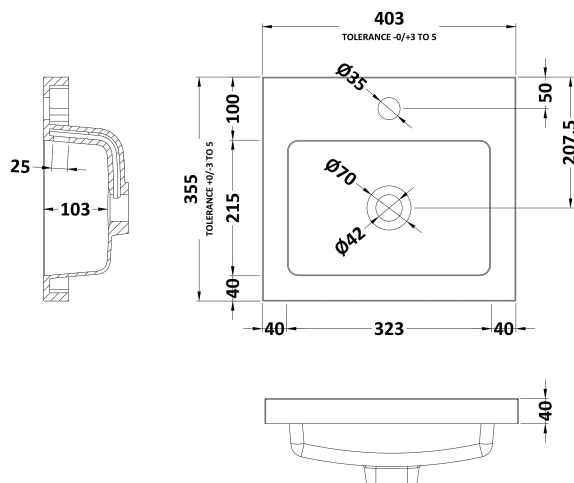

Packaging Dimensions

Height (mm):	560
Width (mm):	420
Depth (mm):	375
Gross Weight (kg):	10

Packaging Data

Box Colour:	Brown Cardboard Box
Box Qty:	1
Label Size:	x
Label Colour:	White Label
Label Qty:	0

Outer Box Dimensions (If Applicable)

Height (mm):	
Width (mm):	
Depth (mm):	
Gross Weight (kg):	
Barcode:	5056211848738

Product Details

Country of Origin:	China
Fitting Instruction:	No
CE & UKCA:	N/A
FSC Certified Materials:	Yes
Colour:	Gloss White
Construction Method:	Cam & Wood Dowel
Construction Type:	Rigid
Cabinet Finish:	MFC Painted Gloss
Fascia Finish:	MFC Painted Gloss
Cabinet Thickness (mm):	16
Fascia Thickness (mm):	18
Drawer Included:	No
Drawer Type:	Not Applicable
No of Shelves:	0
Hinge Type:	95 Degree Clip-On Soft Close
Hinge Included:	Yes, Supplied
Adjustable Legs:	No, Not Required
Fixings Included:	Yes
Handle Style:	Modern
Waste Shroud:	No
Handle Included:	Yes, Supplied
Handle Type:	Wrapover

Sales Code: PMB311

Description: 400 Rear Tap Basin 1Th

Product Dimensions

Height (mm):	355
Width (mm):	403
Depth (mm):	135
Nett Weight (kg):	6.01

Packaging Dimensions

Height (mm):	550
Width (mm):	450
Depth (mm):	420
Gross Weight (kg):	6.01

Packaging Data

Box Colour:	Brown Cardboard Box - Printed
Box Qty:	1
Label Size:	100 x 50
Label Colour:	White Label
Label Qty:	2

Outer Box Dimensions (If Applicable)

Height (mm):	
Width (mm):	
Depth (mm):	
Gross Weight (kg):	
Barcode:	5055369071968