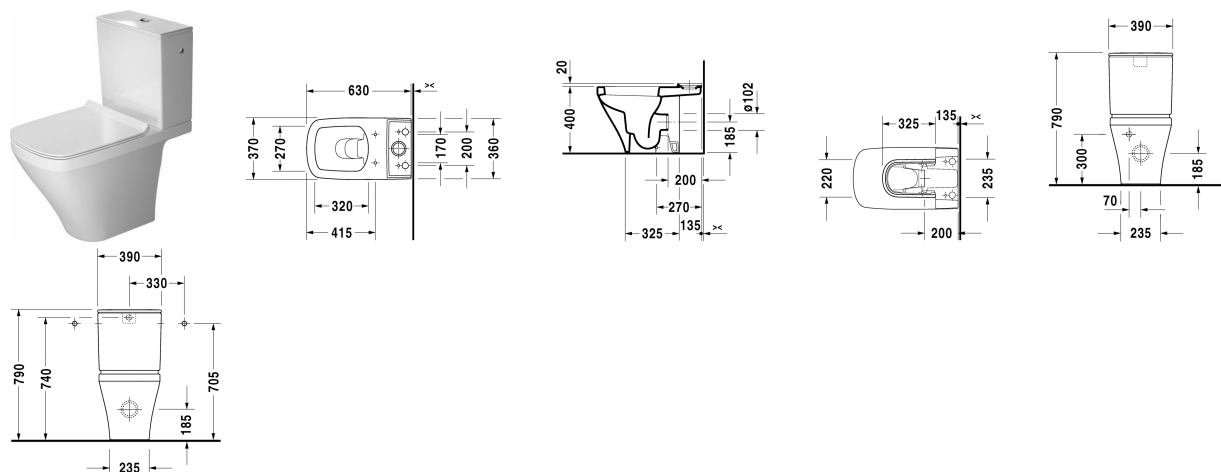

Toilet close-coupled # 216209..00 / 216209..00

| < 370 mm > |

Toilet close-coupled	Dimension	Weight	Order number
washdown model, (without cistern), fixings included, horizontal outlet, UWL class 1			
Colors			
00 White Alpin 20 HygieneGlaze (an antibacterial ceramic glaze that provides almost indefinite effectiveness)			
Variant			
♣ 4,5 litre flush	370 x 630 mm	41.300 kg	216209..00
♣ 4,5 litre flush	370 x 630 mm	41.300 kg	216209..00
Sanitary ceramics with the special WonderGliss surface finish will remain clean and attractive-looking for a long time to come. When ordering WonderGliss please add a "1" as eleventh digit to the model number.			
Suitable products			
Toilet seat and cover hinges stainless steel, without automatic closure,			006371
Toilet seat and cover hinges stainless steel, removable, with automatic closure,			006379
Cistern with Dual Flush mechanism, chrome, for bottom left supply, UK- Version, 390 x 170 mm	390 x 170 mm		093515

All drawings contain the necessary measurements which are subject to standard tolerances. They are stated in mm and are non-binding. Exact measurements, in particular for customised installation scenarios, can only be taken from the finished piece.