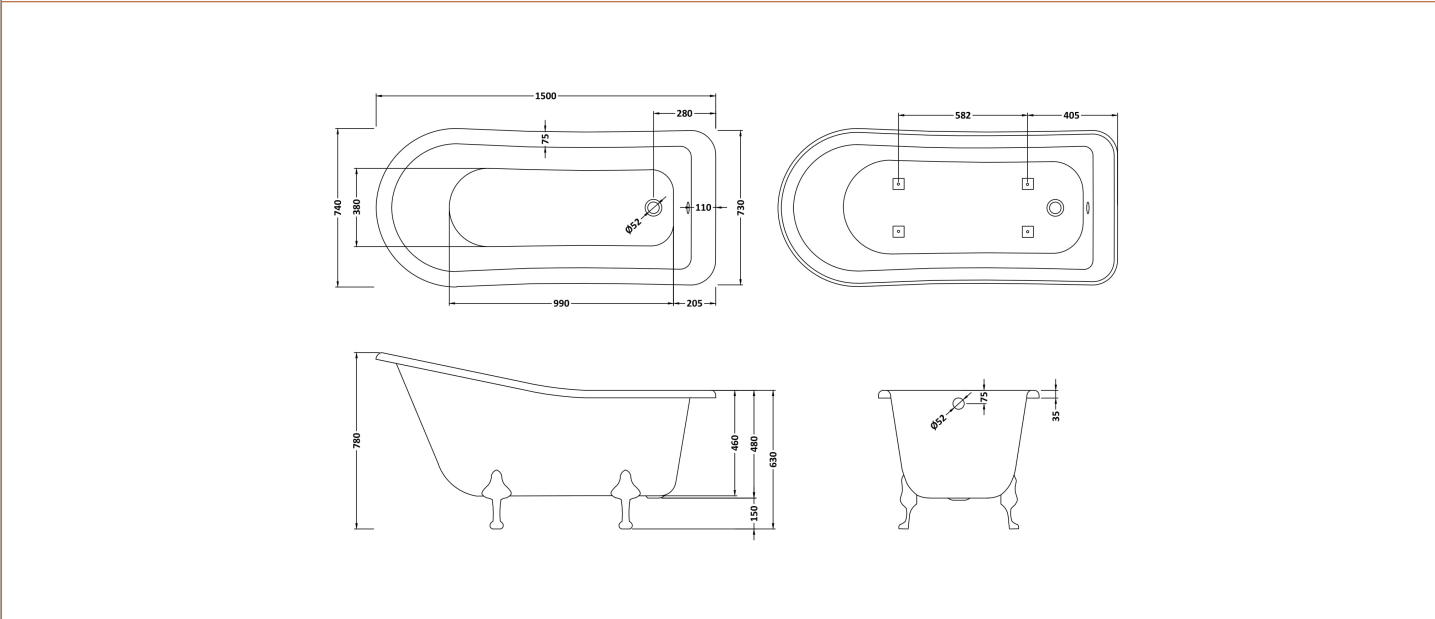

**Sales Code:** RL1490

**Description:** 1500 Slipper Freestanding Bath

**Product Dimensions**

Length (mm):	1500
Width (mm):	750
Depth (mm):	620
Nett Weight (kg):	49.6

**Packaging Dimensions**

Length (mm):	1580
Width (mm):	780
Depth (mm):	635
Gross Weight (kg):	49.6

**Packaging Data**

Box Colour:	Brown Cardboard Sleeve
Box Qty:	1
Label Size:	100 x 50
Label Colour:	White Label
Label Qty:	2

**Outer Box Dimensions (If Applicable)**

Length (mm):	
Width (mm):	
Height (mm):	
Gross Weight (kg):	
Barcode:	5055369006540

**Product Details**

Country of Origin:	China
Fitting Instruction:	No
Certification:	FSC: CE & UKCA:
Material Colour Reference:	European White
Product Material:	Acrylic
Material Thickness:	14mm
Volume (Ltr):	155L
Displaced Capacity:	85L
Leg Set Included:	Legset Not Included
Waste Included:	Waste Not Included
Drilled/Undrilled:	Undrilled For Taps
Includes Grips:	No Grips Supplied
Embossed:	No
No of Tapholes:	None
Anti-Slip:	No

**Sales Code:** T2C

**Description:** Pride F/Standing Bath Leg Set C2

**Product Dimensions**

Length (mm):	275
Width (mm):	140
Depth (mm):	120
Nett Weight (kg):	3.9

**Packaging Dimensions**

Length (mm):	465
Width (mm):	460
Depth (mm):	225
Gross Weight (kg):	4.23