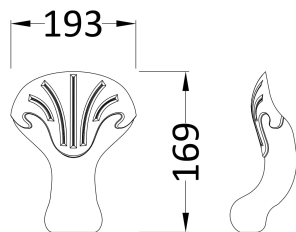

**Sales Code:** T2C

**Description:** Pride F/Standing Bath Leg Set C2

**Product Dimensions**

Length (mm):	275
Width (mm):	140
Depth (mm):	120
Nett Weight (kg):	3.9

**Packaging Dimensions**

Length (mm):	465
Width (mm):	460
Depth (mm):	225
Gross Weight (kg):	4.23

**Sales Code:** M1C

**Description:** Deacon F/Standing Bath Leg Set M1

**Product Dimensions**

Length (mm):	260
Width (mm):	500
Depth (mm):	250
Nett Weight (kg):	5.4

**Packaging Dimensions**

Length (mm):	470
Width (mm):	455
Depth (mm):	230
Gross Weight (kg):	5.77

**Packaging Data**

Box Colour:	Polystyrene Moulded Box
Box Qty:	1
Label Size:	140 x 100
Label Colour:	White Label
Label Qty:	1

**Outer Box Dimensions (If Applicable)**

Length (mm):	
Width (mm):	
Height (mm):	
Gross Weight (kg):	
Barcode:	5055369044818

### Product Dimensions

Length (mm):	169
Width (mm):	193
Depth (mm):	115
Nett Weight (kg):	4.6