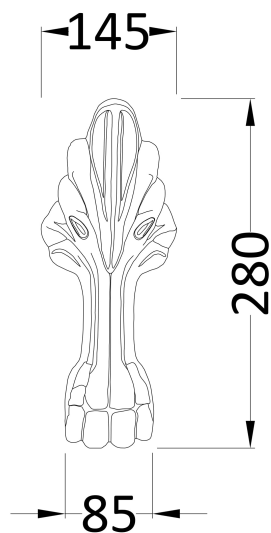

**Sales Code:** RL1490

**Description:** 1500 Slipper Freestanding Bath

**Product Dimensions**

Length (mm):	1500
Width (mm):	750
Depth (mm):	620
Nett Weight (kg):	49.6

**Packaging Dimensions**

Length (mm):	1580
Width (mm):	780
Depth (mm):	635
Gross Weight (kg):	49.6

**Packaging Data**

Box Colour:	Brown Cardboard Sleeve
Box Qty:	1
Label Size:	100 x 50
Label Colour:	White Label
Label Qty:	2

**Outer Box Dimensions (If Applicable)**

Length (mm):	
Width (mm):	
Height (mm):	
Gross Weight (kg):	
Barcode:	5055369006540

**Product Details**

Country of Origin:	China
Fitting Instruction:	No
Certification:	FSC: CE & UKCA:
Material Colour Reference:	European White
Product Material:	Acrylic
Material Thickness:	14mm
Volume (Ltr):	155L
Displaced Capacity:	85L
Leg Set Included:	Legset Not Included
Waste Included:	Waste Not Included
Drilled/Undrilled:	Undrilled For Taps
Includes Grips:	No Grips Supplied
Embossed:	No
No of Tapholes:	None
Anti-Slip:	No

**Sales Code:** T2C

**Description:** Pride F/Standing Bath Leg Set C2

**Product Dimensions**

Length (mm):	275
Width (mm):	140
Depth (mm):	120
Nett Weight (kg):	3.9

**Packaging Dimensions**

Length (mm):	465
Width (mm):	460
Depth (mm):	225
Gross Weight (kg):	4.23