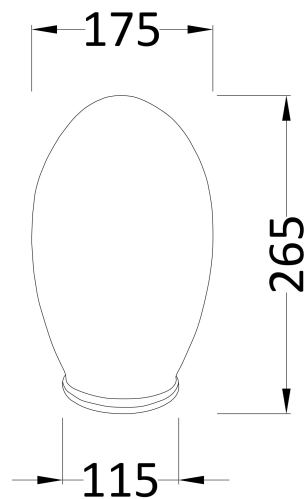

**Sales Code:** T2C

**Description:** Pride F/Standing Bath Leg Set C2

**Product Dimensions**

Length (mm):	275
Width (mm):	140
Depth (mm):	120
Nett Weight (kg):	3.9

**Packaging Dimensions**

Length (mm):	465
Width (mm):	460
Depth (mm):	225
Gross Weight (kg):	4.23

**Packaging Data**

Box Colour:	Polystyrene Moulded Box
Box Qty:	1
Label Size:	140 x 100
Label Colour:	White Label
Label Qty:	1

**Outer Box Dimensions (If Applicable)**

Length (mm):	
Width (mm):	
Height (mm):	
Gross Weight (kg):	
Barcode:	5055369044801

**Sales Code:** M1C

**Description:** Deacon F/Standing Bath Leg Set M1

**Product Dimensions**

Length (mm):	260
Width (mm):	500
Depth (mm):	250
Nett Weight (kg):	5.4

**Packaging Dimensions**

Length (mm):	470
Width (mm):	455
Depth (mm):	230
Gross Weight (kg):	5.77

### Product Dimensions

Length (mm):	169
Width (mm):	193
Depth (mm):	115
Nett Weight (kg):	4.6