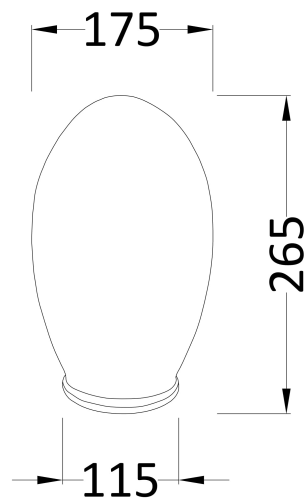

Packaging Data

Box Colour:	Brown Cardboard Sleeve
Box Qty:	1
Label Size:	100 x 50
Label Colour:	White Label
Label Qty:	2

Outer Box Dimensions (If Applicable)

Length (mm):	
Width (mm):	
Height (mm):	
Gross Weight (kg):	
Barcode:	5055369006557

Sales Code: T2C

Description: Pride F/Standing Bath Leg Set C2

Product Dimensions

Length (mm):	275
Width (mm):	140
Depth (mm):	120
Nett Weight (kg):	3.9

Packaging Dimensions

Length (mm):	465
Width (mm):	460
Depth (mm):	225
Gross Weight (kg):	4.23

Packaging Data

Box Colour:	Polystyrene Moulded Box
Box Qty:	1
Label Size:	140 x 100
Label Colour:	White Label
Label Qty:	1

Outer Box Dimensions (If Applicable)

Length (mm):	
Width (mm):	
Height (mm):	
Gross Weight (kg):	
Barcode:	5055369044801

Sales Code: M1C

Description: Deacon F/Standing Bath Leg Set M1

Product Dimensions

Length (mm):	260
Width (mm):	500
Depth (mm):	250
Nett Weight (kg):	5.4

Packaging Dimensions

Length (mm):	470
Width (mm):	455
Depth (mm):	230
Gross Weight (kg):	5.77