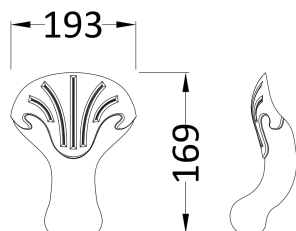

Sales Code: T2C

Description: Pride F/Standing Bath Leg Set C2

Product Dimensions

Length (mm):	275
Width (mm):	140
Depth (mm):	120
Nett Weight (kg):	3.9

Packaging Dimensions

Length (mm):	465
Width (mm):	460
Depth (mm):	225
Gross Weight (kg):	4.23

Sales Code: M1C

Description: Deacon F/Standing Bath Leg Set M1

Product Dimensions

Length (mm):	260
Width (mm):	500
Depth (mm):	250
Nett Weight (kg):	5.4

Packaging Dimensions

Length (mm):	470
Width (mm):	455
Depth (mm):	230
Gross Weight (kg):	5.77

Packaging Data

Box Colour:	Polystyrene Moulded Box
Box Qty:	1
Label Size:	140 x 100
Label Colour:	White Label
Label Qty:	1

Outer Box Dimensions (If Applicable)

Length (mm):	
Width (mm):	
Height (mm):	
Gross Weight (kg):	
Barcode:	5055369044818

Sales Code: T1C

Description: Corbel F/Standing Bath Leg Set C

Product Dimensions

Length (mm):	169
Width (mm):	193
Depth (mm):	115
Nett Weight (kg):	4.6

Packaging Dimensions

Length (mm):	500
Width (mm):	500
Depth (mm):	250
Gross Weight (kg):	4.92