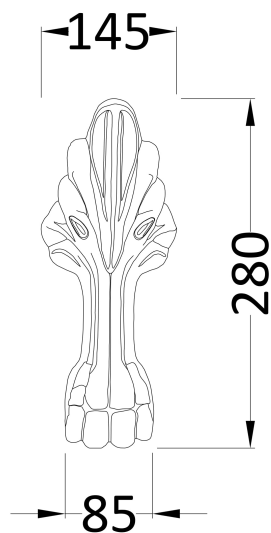

Sales Code: RL1690

Description: 1700 Slipper Freestanding Bath

Product Dimensions

Length (mm):	1690
Width (mm):	730
Depth (mm):	625
Nett Weight (kg):	46

Packaging Dimensions

Length (mm):	1700
Width (mm):	720
Depth (mm):	470
Gross Weight (kg):	46

Packaging Data

Box Colour:	Brown Cardboard Sleeve
Box Qty:	1
Label Size:	100 x 50
Label Colour:	White Label
Label Qty:	2

Outer Box Dimensions (If Applicable)

Length (mm):	
Width (mm):	
Height (mm):	
Gross Weight (kg):	
Barcode:	5055369006557

Product Details

Country of Origin:	China
Fitting Instruction:	No
Certification:	FSC: CE & UKCA:
Material Colour Reference:	European White
Product Material:	Acrylic
Material Thickness:	14mm
Volume (Ltr):	197L
Displaced Capacity:	125L
Leg Set Included:	Legset Not Included
Waste Included:	Waste Not Included
Drilled/Undrilled:	Undrilled For Taps
Includes Grips:	No Grips Supplied
Embossed:	No
No of Tapholes:	None
Anti-Slip:	No

Sales Code: T2C

Description: Pride F/Standing Bath Leg Set C2

Product Dimensions

Length (mm):	275
Width (mm):	140
Depth (mm):	120
Nett Weight (kg):	3.9

Packaging Dimensions

Length (mm):	465
Width (mm):	460
Depth (mm):	225
Gross Weight (kg):	4.23