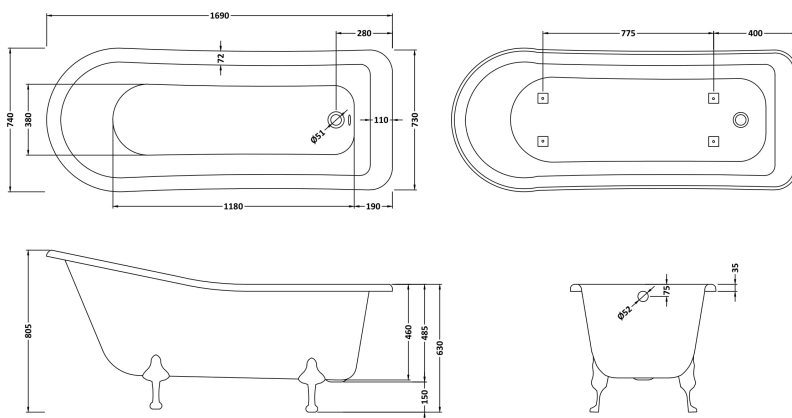

Sales Code: RL1690

Description: 1700 Slipper Freestanding Bath

Product Dimensions

Length (mm):	1690
Width (mm):	730
Depth (mm):	625
Nett Weight (kg):	46

Packaging Dimensions

Length (mm):	1700
Width (mm):	720
Depth (mm):	470
Gross Weight (kg):	46

Packaging Data

Box Colour:	Brown Cardboard Sleeve
Box Qty:	1
Label Size:	100 x 50
Label Colour:	White Label
Label Qty:	2

Outer Box Dimensions (If Applicable)

Length (mm):	
Width (mm):	
Height (mm):	
Gross Weight (kg):	
Barcode:	5055369006557

Product Details

Country of Origin:	China
Fitting Instruction:	No
Certification:	FSC: CE & UKCA:
Material Colour Reference:	European White
Product Material:	Acrylic
Material Thickness:	14mm
Volume (Ltr):	197L
Displaced Capacity:	125L
Leg Set Included:	Legset Not Included
Waste Included:	Waste Not Included
Drilled/Undrilled:	Undrilled For Taps
Includes Grips:	No Grips Supplied
Embossed:	No
No of Tapholes:	None
Anti-Slip:	No

Sales Code: T2C

Description: Pride F/Standing Bath Leg Set C2

Product Dimensions

Length (mm):	275
Width (mm):	140
Depth (mm):	120
Nett Weight (kg):	3.9

Packaging Dimensions

Length (mm):	465
Width (mm):	460
Depth (mm):	225
Gross Weight (kg):	4.23