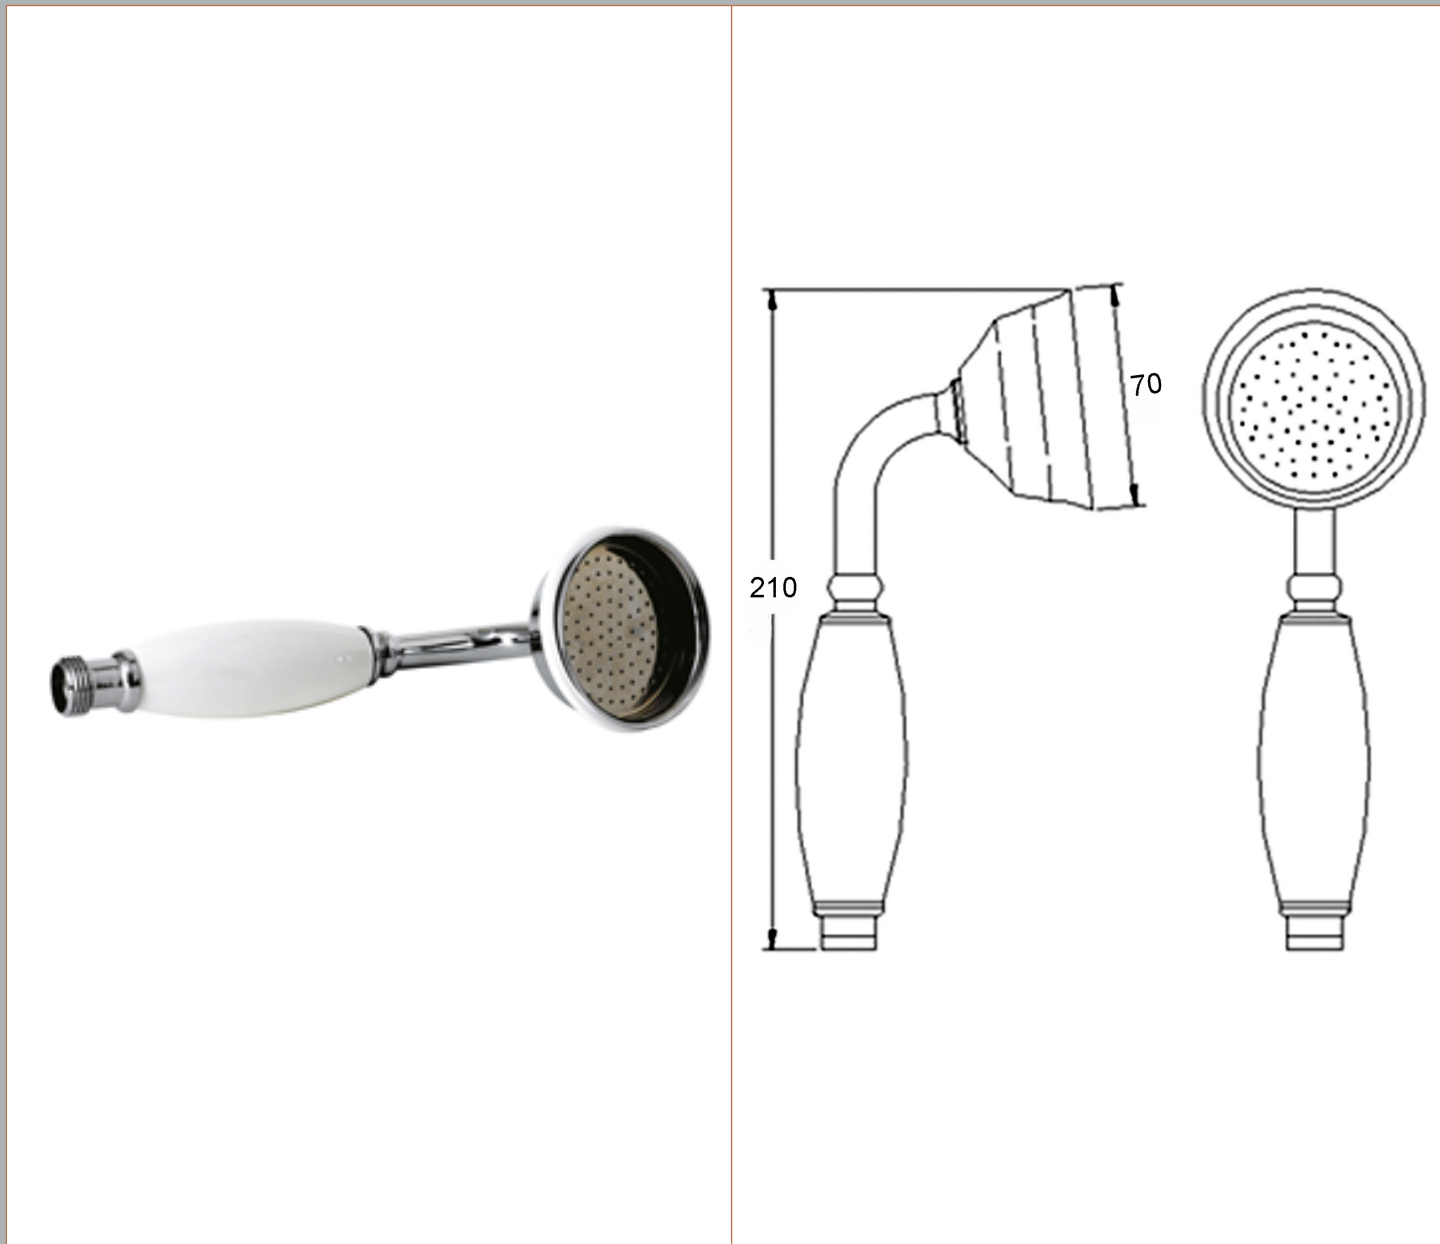

Sales Code: A3150G

Description: Large Traditional Handset

### Product Dimensions

Length (mm):	
Width (mm):	70
Height (mm):	210
Depth (mm):	95
Nett Weight (kg):	0.28

### Packaging Dimensions

Length (mm):	120
Width (mm):	68
Height (mm):	68
Gross Weight (kg):	0.28

### Outer Box Dimensions (If Applicable)

Length (mm):	
Width (mm):	250
Height (mm):	400
Depth (mm):	450
Gross Weight (kg):	9
Barcode:	5055146102557