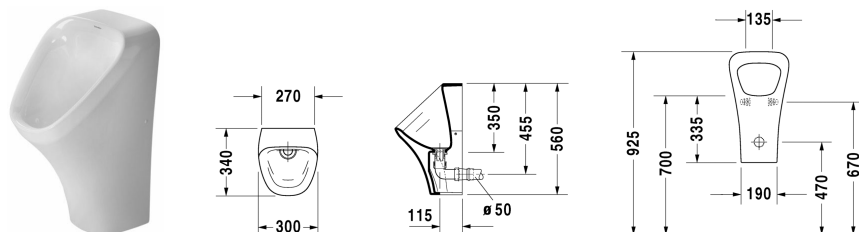

Urinal DuraStyle Dry # 280830..00

| < 300 mm > |

Urinal DuraStyle Dry	Dimension	Weight	Order number
waterless, horizontal outlet Ø 50 mm, Air trap and fixing included			
Colors			
00 White Alpin 20 HygieneGlaze (an antibacterial ceramic glaze that provides almost indefinite effectiveness)			
Variant			
model without fly	300 x 340 mm	13.800 kg	280830..00
Infobox			
Not available in WonderGliss			
Accessory			
Special Cleaner for waterless urinals, with spray top, 6 bottles 500 ml each		3.600 kg	005062
Inspection key Spare part		0.020 kg	100344
Air trap Spare part		0.020 kg	100342
Air trap incl. deoderised green ring Spare part		0.100 kg	100384

All drawings contain the necessary measurements which are subject to standard tolerances. They are stated in mm and are non-binding. Exact measurements, in particular for customised installation scenarios, can only be taken from the finished piece.