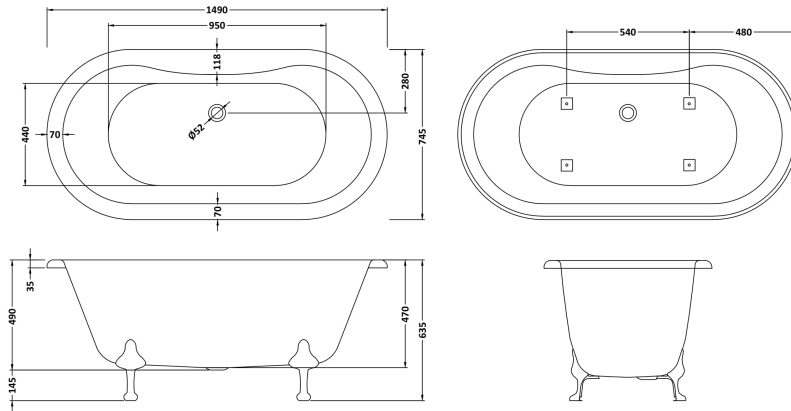

Sales Code: RL1501C2

Description: 1500 De Freestanding Bath 1490X745x650

Packaging Details

Barcode: 5055275832554