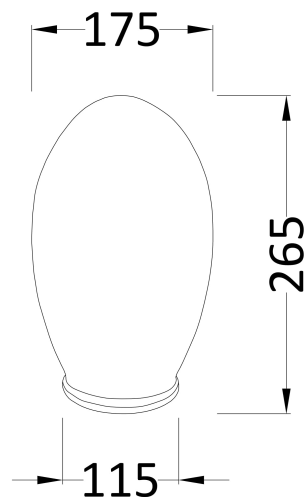

Outer Box Dimensions (If Applicable)

Length (mm):	
Width (mm):	
Height (mm):	
Gross Weight (kg):	
Barcode:	5055369006519

Product Details

Country of Origin:	China
Fitting Instruction:	No
Certification:	FSC: CE & UKCA:
Material Colour Reference:	European White
Product Material:	Acrylic
Material Thickness:	14mm
Volume (Ltr):	185L
Displaced Capacity:	115L
Leg Set Included:	Legset Not Included
Waste Included:	Waste Not Included
Drilled/Undrilled:	Undrilled For Taps
Includes Grips:	No Grips Supplied
Embossed:	No
No of Tapholes:	None
Anti-Slip:	No

Sales Code: T2C

Description: Pride F/Standing Bath Leg Set C2

Product Dimensions

Length (mm):	275
Width (mm):	140
Depth (mm):	120
Nett Weight (kg):	3.9

Packaging Dimensions

Length (mm):	465
Width (mm):	460
Depth (mm):	225
Gross Weight (kg):	4.23

Packaging Data

Box Colour:	Polystyrene Moulded Box
Box Qty:	1
Label Size:	140 x 100
Label Colour:	White Label
Label Qty:	1

Outer Box Dimensions (If Applicable)

Length (mm):	
Width (mm):	
Height (mm):	
Gross Weight (kg):	
Barcode:	5055369044801

Sales Code: M1C

Description: Deacon F/Standing Bath Leg Set M1

Product Dimensions

Length (mm):	260
Width (mm):	500
Depth (mm):	250
Nett Weight (kg):	5.4

Packaging Dimensions

Length (mm):	470
Width (mm):	455
Depth (mm):	230
Gross Weight (kg):	5.77