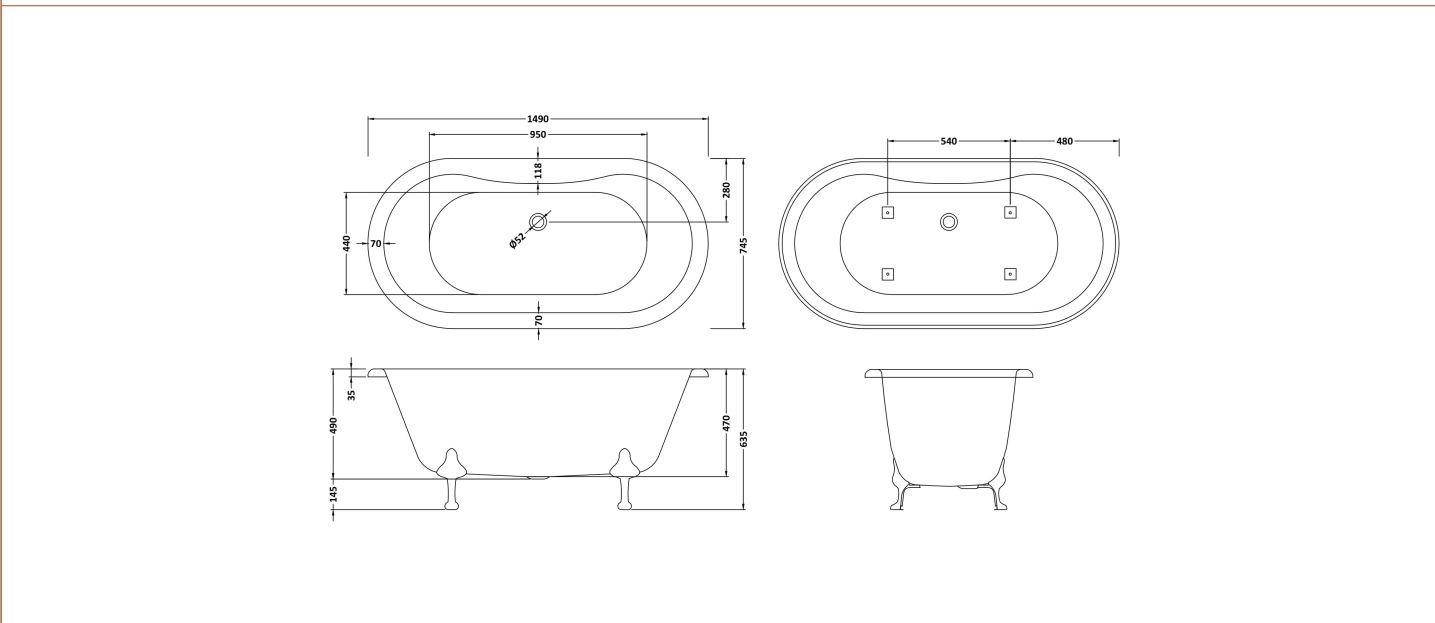

Sales Code: RL1501

Description: 1500 Double Ended Freestanding Bath

Product Dimensions

Length (mm):	1490
Width (mm):	745
Depth (mm):	635
Nett Weight (kg):	45.8

Packaging Dimensions

Length (mm):	1580
Width (mm):	790
Depth (mm):	500
Gross Weight (kg):	45.8

Packaging Data

Box Colour:	Brown Cardboard Sleeve
Box Qty:	1
Label Size:	100 x 50
Label Colour:	White Label
Label Qty:	2

Outer Box Dimensions (If Applicable)

Length (mm):	
Width (mm):	
Height (mm):	
Gross Weight (kg):	
Barcode:	5055369006519

Product Details

Country of Origin:	China
Fitting Instruction:	No
Certification:	FSC: CE & UKCA:
Material Colour Reference:	European White
Product Material:	Acrylic
Material Thickness:	14mm
Volume (Ltr):	185L
Displaced Capacity:	115L
Leg Set Included:	Legset Not Included
Waste Included:	Waste Not Included
Drilled/Undrilled:	Undrilled For Taps
Includes Grips:	No Grips Supplied
Embossed:	No
No of Tapholes:	None
Anti-Slip:	No