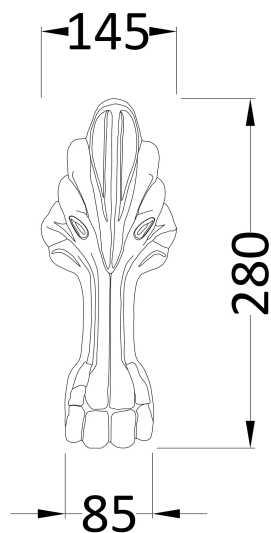

Packaging Dimensions

Length (mm):	1580
Width (mm):	790
Depth (mm):	500
Gross Weight (kg):	45.8

Packaging Data

Box Colour:	Brown Cardboard Sleeve
Box Qty:	1
Label Size:	100 x 50
Label Colour:	White Label
Label Qty:	2

Outer Box Dimensions (If Applicable)

Length (mm):	
Width (mm):	
Height (mm):	
Gross Weight (kg):	
Barcode:	5055369006519

Product Details

Country of Origin:	China
Fitting Instruction:	No
Certification:	FSC: CE & UKCA:
Material Colour Reference:	European White
Product Material:	Acrylic
Material Thickness:	14mm
Volume (Ltr):	185L
Displaced Capacity:	115L
Leg Set Included:	Legset Not Included
Waste Included:	Waste Not Included
Drilled/Undrilled:	Undrilled For Taps
Includes Grips:	No Grips Supplied
Embossed:	No
No of Tapholes:	None
Anti-Slip:	No

Sales Code: T2C

Description: Pride F/Standing Bath Leg Set C2

Product Dimensions

Length (mm):	275
Width (mm):	140
Depth (mm):	120
Nett Weight (kg):	3.9

Packaging Dimensions

Length (mm):	465
Width (mm):	460
Depth (mm):	225
Gross Weight (kg):	4.23

Packaging Data

Box Colour:	Polystyrene Moulded Box
Box Qty:	1
Label Size:	140 x 100
Label Colour:	White Label
Label Qty:	1

Outer Box Dimensions (If Applicable)

Length (mm):	
Width (mm):	
Height (mm):	
Gross Weight (kg):	
Barcode:	5055369044801