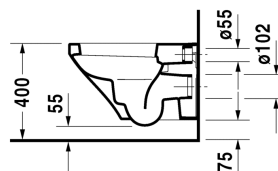

Toilet wall mounted # 253609..00 / 253609..00

|< 370 mm >|

Toilet wall mounted	Dimension	Weight	Order number
washdown model, UWL class 1			
<b>Colors</b>			
00 White Alpin 20 HygieneGlaze (an antibacterial ceramic glaze that provides almost indefinite effectiveness)			
<b>Variant</b>			
◆ 4,5 litre flush	370 x 540 mm	25.000 kg	253609..00
◆ 4,5 litre flush	370 x 540 mm	25.000 kg	253609..00
Sanitary ceramics with the special WonderGliss surface finish will remain clean and attractive-looking for a long time to come. When ordering WonderGliss please add a "1" as eleventh digit to the model number.			
<b>Accessory for ceramics</b>			
Fixing for wall mounted bidet and wall mounted toilet	Ø 12 x 180 mm	0.200 kg	006500
<b>Accessory</b>			
Noise reduction gasket			005090
<b>Suitable products</b>			
Toilet seat and cover hinges stainless steel, without automatic closure,			006371
Toilet seat and cover hinges stainless steel, removable, with automatic closure,			006379
Toilet seat and cover with lateral reinforcement and extended hinge shaft, hinges stainless steel, without automatic closure,			002061

All drawings contain the necessary measurements which are subject to standard tolerances. They are stated in mm and are non-binding. Exact measurements, in particular for customised installation scenarios, can only be taken from the finished piece.