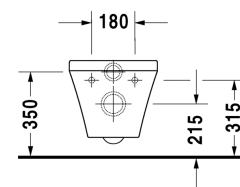

Toilet wall mounted # 253609..00 / 253609..00

|< 370 mm >|

Toilet wall mounted	Dimension	Weight	Order number
washdown model, UWL class 1			
<b>Colors</b>			
00 White Alpin 20 HygieneGlaze (an antibacterial ceramic glaze that provides almost indefinite effectiveness)			
<b>Variant</b>			
◆ 4,5 litre flush	370 x 540 mm	25.000 kg	253609..00
◆ 4,5 litre flush	370 x 540 mm	25.000 kg	253609..00
Sanitary ceramics with the special WonderGliss surface finish will remain clean and attractive-looking for a long time to come. When ordering WonderGliss please add a "1" as eleventh digit to the model number.			
<b>Accessory for ceramics</b>			
Fixing for wall mounted bidet and wall mounted toilet	Ø 12 x 180 mm	0.200 kg	006500
<b>Accessory</b>			
Noise reduction gasket			005090
<b>Suitable products</b>			
Toilet seat and cover hinges stainless steel, without automatic closure,			006371
Toilet seat and cover hinges stainless steel, removable, with automatic closure,			006379
Toilet seat and cover with lateral reinforcement and extended hinge shaft, hinges stainless steel, without automatic closure,			002061

All drawings contain the necessary measurements which are subject to standard tolerances. They are stated in mm and are non-binding. Exact measurements, in particular for customised installation scenarios, can only be taken from the finished piece.