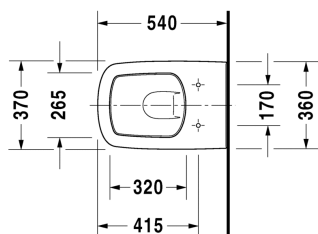

Toilet wall mounted # 253609..00 / 253609..00

|< 370 mm >|

Toilet wall mounted	Dimension	Weight	Order number
washdown model, UWL class 1			
<b>Colors</b>			
00 White Alpin 20 HygieneGlaze (an antibacterial ceramic glaze that provides almost indefinite effectiveness)			
<b>Variant</b>			
◆ 4,5 litre flush	370 x 540 mm	25.000 kg	253609..00
◆ 4,5 litre flush	370 x 540 mm	25.000 kg	253609..00
Sanitary ceramics with the special WonderGliss surface finish will remain clean and attractive-looking for a long time to come. When ordering WonderGliss please add a "1" as eleventh digit to the model number.			
<b>Accessory for ceramics</b>			
Fixing for wall mounted bidet and wall mounted toilet	Ø 12 x 180 mm	0.200 kg	006500
<b>Accessory</b>			
Noise reduction gasket			005090
<b>Suitable products</b>			
Toilet seat and cover hinges stainless steel, without automatic closure,			006371
Toilet seat and cover hinges stainless steel, removable, with automatic closure,			006379
Toilet seat and cover with lateral reinforcement and extended hinge shaft, hinges stainless steel, without automatic closure,			002061

All drawings contain the necessary measurements which are subject to standard tolerances. They are stated in mm and are non-binding. Exact measurements, in particular for customised installation scenarios, can only be taken from the finished piece.