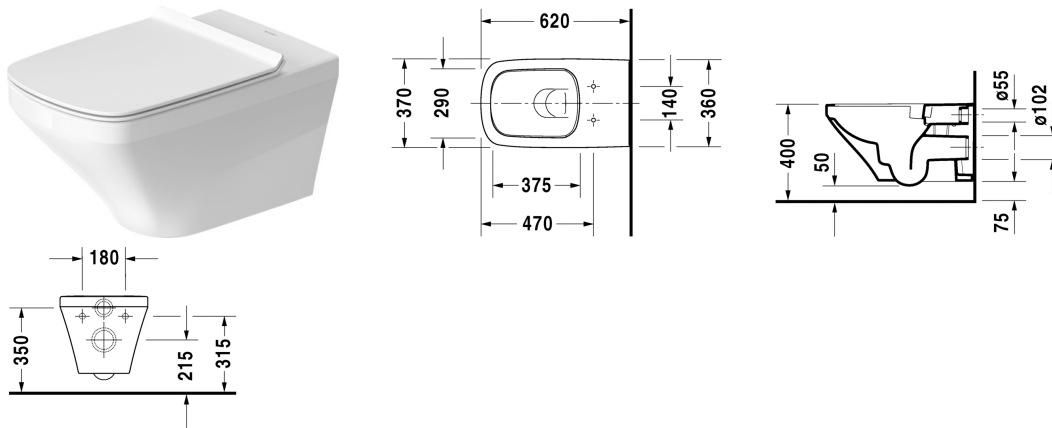

Toilet wall mounted Duravit Rimless® # 254209..00 / 254209..00

| < 370 mm > |

Toilet wall mounted Duravit Rimless®	Dimension	Weight	Order number
rimless, washdown model, Durafix included, UWL class 1			
Colors			
00 White Alpin 20 HygieneGlaze (an antibacterial ceramic glaze that provides almost indefinite effectiveness)			
Variant			
◆ 4,5 litre flush	370 x 620 mm	28.300 kg	254209..00
◆ 4,5 litre flush	370 x 620 mm	28.300 kg	254209..00
Infobox			
Durafix for invisible fixation is included in delivery			
Sanitary ceramics with the special WonderGliss surface finish will remain clean and attractive-looking for a long time to come. When ordering WonderGliss please add a "1" as eleventh digit to the model number.			
Accessory for ceramics			
Fixing for wall mounted bidet and wall mounted toilet	Ø 12 x 180 mm	0.200 kg	006500
Accessory			
Noise reduction gasket			005090
Suitable products			
Toilet seat and cover removable, elongated, hinges stainless steel, without automatic closure,			006051
Toilet seat and cover removable, elongated, hinges stainless steel, with automatic closure,			006059

Toilet wall mounted Duravit Rimless® # 254209..00 /
254209..00

|< 370 mm >|

All drawings contain the necessary measurements which are subject to standard tolerances. They are stated in mm and are non-binding. Exact measurements, in particular for customised installation scenarios, can only be taken from the finished piece.