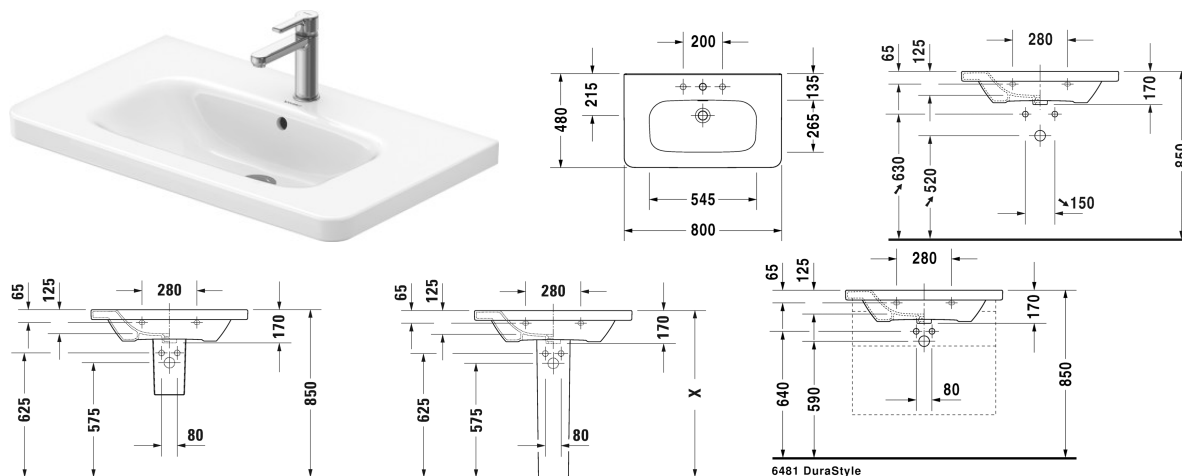

**Washbasin, furniture washbasin # 2320800000**

| &lt; 800 mm &gt; |

Washbasin, furniture washbasin	Dimension	Weight	Order number
with tap platform, underneath glazed, 800 mm			
<b>Colors</b>			
00 White Alpin			
<b>Variant</b>			
● with overflow	800 x 480 mm	22.500 kg	2320800000
Sanitary ceramics with the special WonderGliss surface finish will remain clean and attractive-looking for a long time to come. When ordering WonderGliss please add a "1" as eleventh digit to the model number.			
<b>Accessory for ceramics</b>			
Push-open waste for washbasins with overflow		0.400 kg	005052
<b>Accessory</b>			
Towel rail square tube 14 mm, for washbasin # 232080, 232580, 232680	739 mm	0.600 kg	003106
Siphon for washbasin with outlet pipe 300 mm	1 1/4" mm	0.600 kg	005026
<b>Suitable products</b>			
Semi pedestal for # 231955, 231960, 231965, 232012, 232010, 232080, 232065, 233813, 232460,			085830
Pedestal for # 231955, 231960, 231965, 232012, 232010, 232080, 232065, 233813, 232460,			085829
Vanity unit wall-mounted 1 pull-out compartment, for DuraStyle # 232080, 730 x 448 mm	730 x 448 mm		DS6381