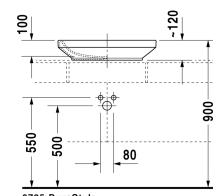

Wash bowl # 0349600000

| < 600 mm > |

Wash bowl	Dimension	Weight	Order number
ground, without overflow, without tap platform, fixings included, 600 mm			
Colors			
00 White Alpin			
Variant			
☒	600 x 380 mm	12.000 kg	0349600000
Sanitary ceramics with the special WonderGliss surface finish will remain clean and attractive-looking for a long time to come. When ordering WonderGliss please add a "1" as eleventh digit to the model number.			
Accessory			
Continuous flow waste for washbasins without overflow	50 mm	0.300 kg	005024
Design Siphon		1.500 kg	005036
Suitable products			
Vanity unit wall-mounted 1 pull-out compartment, countertop including one cut-out, for 1 above counter basin central, 800 x 550 mm	800 x 550 mm		KT6694
Vanity unit wall-mounted 1 pull-out compartment, countertop including one cut-out, for 1 above counter basin central, 1000 x 550 mm	1000 x 550 mm		KT6695
Vanity unit wall-mounted 1 pull-out compartment, countertop including one cut-out, for 1 above counter basin central, 1200 x 550 mm	1200 x 550 mm		KT6696
Vanity unit wall-mounted 2 pull-out compartments, 1 countertop with one cut-out or two cut-outs, for 1 or 2 above counter basins, 1400 x 550 mm	1400 x 550 mm		KT6697 B/L/R
Vanity unit wall-mounted 2 drawers, upper drawer including cut-out for siphon and siphon cover, countertop including one cut-out, for 1 above counter basin central, 800 x 550 mm	800 x 550 mm		KT6654
Vanity unit wall-mounted 2 drawers, upper drawer including cut-out for siphon and siphon cover, countertop including one cut-out, for 1 above counter basin central, 1000 x 550 mm	1000 x 550 mm		KT6655