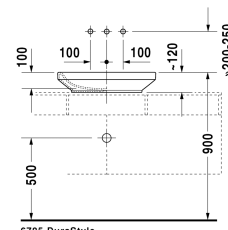

Wash bowl # 0349600000

| < 600 mm > |

Wash bowl	Dimension	Weight	Order number
ground, without overflow, without tap platform, fixings included, 600 mm			
Colors			
00 White Alpin			
Variant			
☒	600 x 380 mm	12.000 kg	0349600000
Sanitary ceramics with the special WonderGliss surface finish will remain clean and attractive-looking for a long time to come. When ordering WonderGliss please add a "1" as eleventh digit to the model number.			
Accessory			
Continuous flow waste for washbasins without overflow	50 mm	0.300 kg	005024
Design Siphon		1.500 kg	005036
Suitable products			
Vanity unit wall-mounted 1 pull-out compartment, countertop including one cut-out, for 1 above counter basin central, 800 x 550 mm	800 x 550 mm		KT6694
Vanity unit wall-mounted 1 pull-out compartment, countertop including one cut-out, for 1 above counter basin central, 1000 x 550 mm	1000 x 550 mm		KT6695
Vanity unit wall-mounted 1 pull-out compartment, countertop including one cut-out, for 1 above counter basin central, 1200 x 550 mm	1200 x 550 mm		KT6696
Vanity unit wall-mounted 2 pull-out compartments, 1 countertop with one cut-out or two cut-outs, for 1 or 2 above counter basins, 1400 x 550 mm	1400 x 550 mm		KT6697 B/L/R
Vanity unit wall-mounted 2 drawers, upper drawer including cut-out for siphon and siphon cover, countertop including one cut-out, for 1 above counter basin central, 800 x 550 mm	800 x 550 mm		KT6654
Vanity unit wall-mounted 2 drawers, upper drawer including cut-out for siphon and siphon cover, countertop including one cut-out, for 1 above counter basin central, 1000 x 550 mm	1000 x 550 mm		KT6655