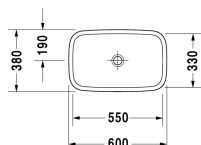

Wash bowl # 0349600000

| < 600 mm > |

Wash bowl	Dimension	Weight	Order number
ground, without overflow, without tap platform, fixings included, 600 mm			
Colors			
00 White Alpin			
Variant			
☒	600 x 380 mm	12.000 kg	0349600000
Sanitary ceramics with the special WonderGliss surface finish will remain clean and attractive-looking for a long time to come. When ordering WonderGliss please add a "1" as eleventh digit to the model number.			
Accessory			
Continuous flow waste for washbasins without overflow	50 mm	0.300 kg	005024
Design Siphon		1.500 kg	005036
Suitable products			
Vanity unit wall-mounted 1 pull-out compartment, countertop including one cut-out, for 1 above counter basin central, 800 x 550 mm	800 x 550 mm		KT6694
Vanity unit wall-mounted 1 pull-out compartment, countertop including one cut-out, for 1 above counter basin central, 1000 x 550 mm	1000 x 550 mm		KT6695
Vanity unit wall-mounted 1 pull-out compartment, countertop including one cut-out, for 1 above counter basin central, 1200 x 550 mm	1200 x 550 mm		KT6696
Vanity unit wall-mounted 2 pull-out compartments, 1 countertop with one cut-out or two cut-outs, for 1 or 2 above counter basins, 1400 x 550 mm	1400 x 550 mm		KT6697 B/L/R
Vanity unit wall-mounted 2 drawers, upper drawer including cut-out for siphon and siphon cover, countertop including one cut-out, for 1 above counter basin central, 800 x 550 mm	800 x 550 mm		KT6654
Vanity unit wall-mounted 2 drawers, upper drawer including cut-out for siphon and siphon cover, countertop including one cut-out, for 1 above counter basin central, 1000 x 550 mm	1000 x 550 mm		KT6655