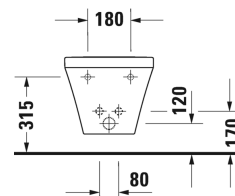

Bidet wall mounted # 2282150000

|< 370 mm >|

Bidet wall mounted	Dimension	Weight	Order number
with overflow, with tap platform			
Colors			
00 White Alpin			
Variant			
	370 x 540 mm	21.000 kg	2282150000
Sanitary ceramics with the special WonderGliss surface finish will remain clean and attractive-looking for a long time to come. When ordering WonderGliss please add a "1" as eleventh digit to the model number.			
Accessory			
Siphon for bidet with extended outlet pipe	1 1/4" mm	0.600 kg	005027
Fixing for wall mounted bidet and wall mounted toilet	Ø 12 x 180 mm	0.200 kg	006500

All drawings contain the necessary measurements which are subject to standard tolerances. They are stated in mm and are non-binding. Exact measurements, in particular for customised installation scenarios, can only be taken from the finished piece.