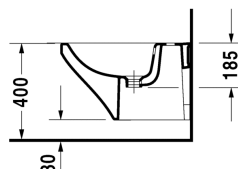

Bidet wall mounted # 2282150000

|< 370 mm >|

Bidet wall mounted	Dimension	Weight	Order number
with overflow, with tap platform			
Colors			
00 White Alpin			
Variant			
	370 x 540 mm	21.000 kg	2282150000
Sanitary ceramics with the special WonderGliss surface finish will remain clean and attractive-looking for a long time to come. When ordering WonderGliss please add a "1" as eleventh digit to the model number.			
Accessory			
Siphon for bidet with extended outlet pipe	1 1/4" mm	0.600 kg	005027
Fixing for wall mounted bidet and wall mounted toilet	Ø 12 x 180 mm	0.200 kg	006500

All drawings contain the necessary measurements which are subject to standard tolerances. They are stated in mm and are non-binding. Exact measurements, in particular for customised installation scenarios, can only be taken from the finished piece.