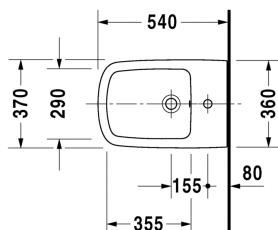

Bidet wall mounted # 2282150000

|< 370 mm >|

Bidet wall mounted	Dimension	Weight	Order number
with overflow, with tap platform			
Colors			
00 White Alpin			
Variant			
	370 x 540 mm	21.000 kg	2282150000
Sanitary ceramics with the special WonderGliss surface finish will remain clean and attractive-looking for a long time to come. When ordering WonderGliss please add a "1" as eleventh digit to the model number.			
Accessory			
Siphon for bidet with extended outlet pipe	1 1/4" mm	0.600 kg	005027
Fixing for wall mounted bidet and wall mounted toilet	Ø 12 x 180 mm	0.200 kg	006500

All drawings contain the necessary measurements which are subject to standard tolerances. They are stated in mm and are non-binding. Exact measurements, in particular for customised installation scenarios, can only be taken from the finished piece.