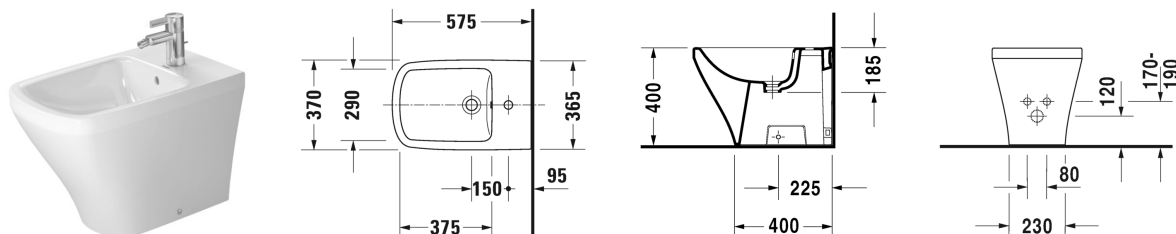

**Bidet floor standing # 2284100000**

|&lt; 370 mm &gt;|

Bidet floor standing	Dimension	Weight	Order number
back to wall, with overflow, with tap platform, fixings included			
<b>Colors</b>			
00 White Alpin			
<b>Variant</b>			
	370 x 575 mm	24.800 kg	2284100000
Sanitary ceramics with the special WonderGliss surface finish will remain clean and attractive-looking for a long time to come. When ordering WonderGliss please add a "1" as eleventh digit to the model number.			
<b>Accessory</b>			
Siphon for bidet with extended outlet pipe	1 1/4" mm	0.600 kg	005027