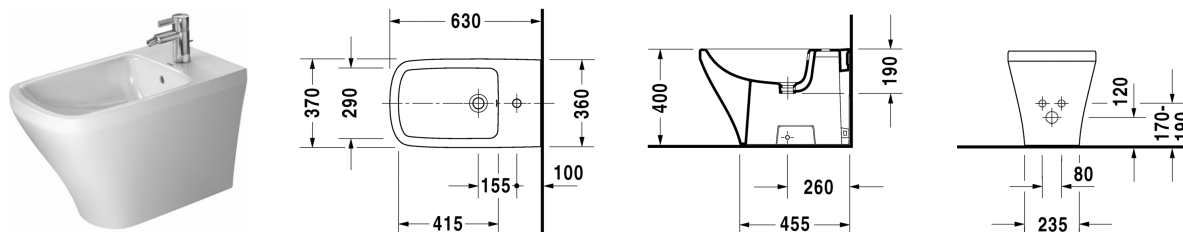

Bidet floor standing # 2283100000

|< 370 mm >|

Bidet floor standing	Dimension	Weight	Order number
with overflow, with tap platform, fixings included			
Colors			
00 White Alpin			
Variant			
	370 x 630 mm	27.300 kg	2283100000
Sanitary ceramics with the special WonderGliss surface finish will remain clean and attractive-looking for a long time to come. When ordering WonderGliss please add a "1" as eleventh digit to the model number.			
Accessory			
Siphon for bidet with extended outlet pipe	1 1/4" mm	0.600 kg	005027