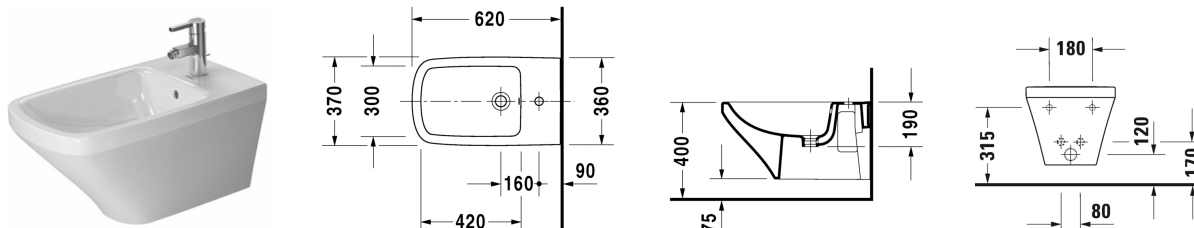

Bidet wall mounted # 2286150000

| < 370 mm > |

Bidet wall mounted	Dimension	Weight	Order number
with overflow, with tap platform, Durafix included			
Colors			
00 White Alpin			
Variant			
	370 x 620 mm	21.800 kg	2286150000
Sanitary ceramics with the special WonderGliss surface finish will remain clean and attractive-looking for a long time to come. When ordering WonderGliss please add a "1" as eleventh digit to the model number.			
Accessory			
Siphon for bidet with extended outlet pipe	1 1/4" mm	0.600 kg	005027
Fixing for wall mounted bidet and wall mounted toilet	Ø 12 x 180 mm	0.200 kg	006500