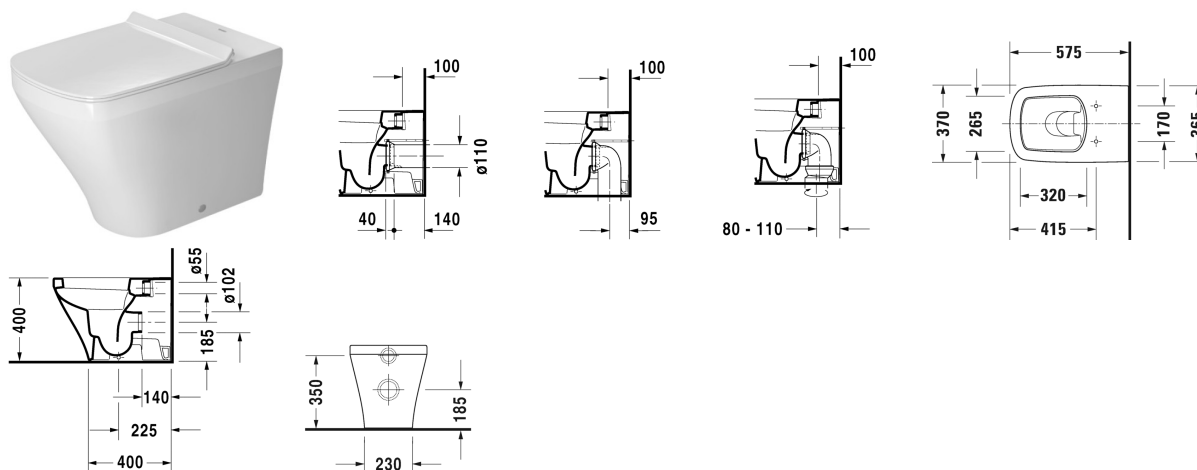

Toilet floor standing # 215009..00 / 215009..00

| < 370 mm > |

Toilet floor standing	Dimension	Weight	Order number
back to wall, for independent water supply, fixings included, washdown model, horizontal outlet, UWL class 1			
Colors			
00 White Alpin 20 HygieneGlaze (an antibacterial ceramic glaze that provides almost indefinite effectiveness)			
Variant			
◆ 4,5 litre flush	370 x 570 mm	28.000 kg	215009..00
◆ 4,5 litre flush	370 x 570 mm	28.000 kg	215009..00
Sanitary ceramics with the special WonderGliss surface finish will remain clean and attractive-looking for a long time to come. When ordering WonderGliss please add a "1" as eleventh digit to the model number.			
Accessory			
Vario connector set incl. excenter	Ø 110 mm	1.500 kg	001422
Suitable products			
Toilet seat and cover hinges stainless steel, without automatic closure,			006371
Toilet seat and cover hinges stainless steel, removable, with automatic closure,			006379
Toilet seat and cover with lateral reinforcement and extended hinge shaft, hinges stainless steel, without automatic closure,			002061

All drawings contain the necessary measurements which are subject to standard tolerances. They are stated in mm and are non-binding. Exact measurements, in particular for customised installation scenarios, can only be taken from the finished piece.