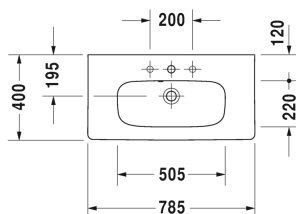

Furniture washbasin compact # 2337780000

| < 785 mm > |

Furniture washbasin compact	Dimension	Weight	Order number
with overflow, with tap platform, underneath glazed, 785 mm			
Colors			
00 White Alpin			
Variant			
●	785 x 400 mm	18.400 kg	2337780000
Sanitary ceramics with the special WonderGliss surface finish will remain clean and attractive-looking for a long time to come. When ordering WonderGliss please add a "1" as eleventh digit to the model number.			
Accessory			
Space saving waste	1 1/4" mm	0.400 kg	005076
Suitable products			
Vanity unit wall-mounted compact 1 pull-out compartment, for DuraStyle # 233778, 730 x 368 mm	730 x 368 mm		DS6399
Vanity unit wall-mounted compact 2 drawers, upper drawer including cut-out for siphon and siphon cover, for DuraStyle # 233778, 730 x 368 mm	730 x 368 mm		DS6499
Recommended faucets			
Single lever basin mixer M Ceramic cartridge, Projection 139 mm, Flexible connection hoses 3/8 ", aerator adjustable, Normal spray, chrome, maximum temperature can be adjusted on installation, recommended operating pressure 3 - 5 bar, with pop-up waste set,			B11020001