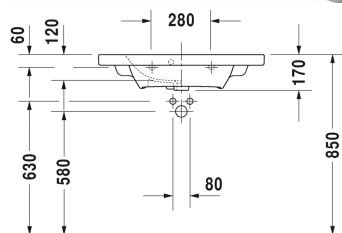

Furniture washbasin compact # 2337780000

| < 785 mm > |

Furniture washbasin compact	Dimension	Weight	Order number
with overflow, with tap platform, underneath glazed, 785 mm			
Colors			
00 White Alpin			
Variant			
●	785 x 400 mm	18.400 kg	2337780000
Sanitary ceramics with the special WonderGliss surface finish will remain clean and attractive-looking for a long time to come. When ordering WonderGliss please add a "1" as eleventh digit to the model number.			
Accessory			
Space saving waste	1 1/4" mm	0.400 kg	005076
Suitable products			
Vanity unit wall-mounted compact 1 pull-out compartment, for DuraStyle # 233778, 730 x 368 mm	730 x 368 mm		DS6399
Vanity unit wall-mounted compact 2 drawers, upper drawer including cut-out for siphon and siphon cover, for DuraStyle # 233778, 730 x 368 mm	730 x 368 mm		DS6499
Recommended faucets			
Single lever basin mixer M Ceramic cartridge, Projection 139 mm, Flexible connection hoses 3/8 ", aerator adjustable, Normal spray, chrome, maximum temperature can be adjusted on installation, recommended operating pressure 3 - 5 bar, with pop-up waste set,			B11020001