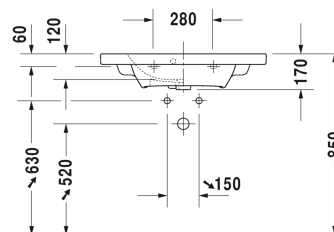

Furniture washbasin compact # 2337780000

| < 785 mm > |

Furniture washbasin compact	Dimension	Weight	Order number
with overflow, with tap platform, underneath glazed, 785 mm			
Colors			
00 White Alpin			
Variant			
●	785 x 400 mm	18.400 kg	2337780000
Sanitary ceramics with the special WonderGliss surface finish will remain clean and attractive-looking for a long time to come. When ordering WonderGliss please add a "1" as eleventh digit to the model number.			
Accessory			
Space saving waste	1 1/4" mm	0.400 kg	005076
Suitable products			
Vanity unit wall-mounted compact 1 pull-out compartment, for DuraStyle # 233778, 730 x 368 mm	730 x 368 mm		DS6399
Vanity unit wall-mounted compact 2 drawers, upper drawer including cut-out for siphon and siphon cover, for DuraStyle # 233778, 730 x 368 mm	730 x 368 mm		DS6499
Recommended faucets			
Single lever basin mixer M Ceramic cartridge, Projection 139 mm, Flexible connection hoses 3/8 ", aerator adjustable, Normal spray, chrome, maximum temperature can be adjusted on installation, recommended operating pressure 3 - 5 bar, with pop-up waste set,			B11020001