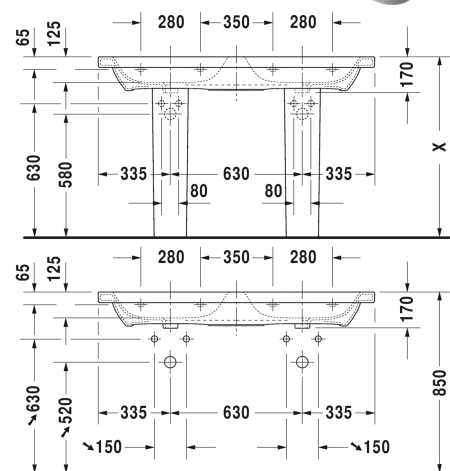

Double washbasin, double furniture washbasin # 2338130000

|< 1300 mm >|

Double washbasin, double furniture washbasin	Dimension	Weight	Order number
with overflow, with tap platform, underneath glazed, 1300 mm			
Colors			
00 White Alpin			
Variant			
●	1300 x 480 mm	39.000 kg	2338130000
Infobox			
For fixing the ceramics from the 1200 mm size, 2 sets of washbasin fixings are required, When combined with pedestal or siphon cover, 2 of each are needed			
Sanitary ceramics with the special WonderGliss surface finish will remain clean and attractive-looking for a long time to come. When ordering WonderGliss please add a "1" as eleventh digit to the model number.			
Accessory			
Towel rail square tube 14 mm, for washbasin # 233813	1229 mm		003123
Push-open waste for washbasins with overflow		0.400 kg	005052
Siphon for washbasin with outlet pipe 300 mm	1 1/4" mm	0.600 kg	005026