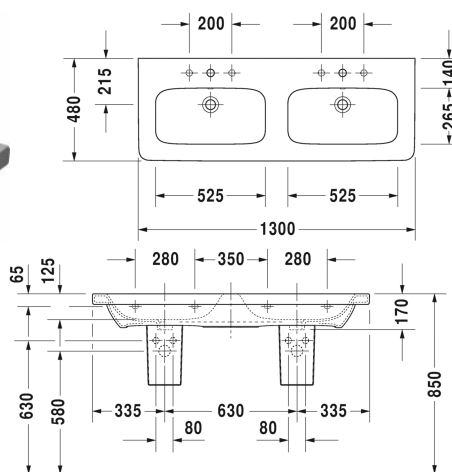

Double washbasin, double furniture washbasin # 2338130000

|< 1300 mm >|

Double washbasin, double furniture washbasin	Dimension	Weight	Order number
with overflow, with tap platform, underneath glazed, 1300 mm			
Colors			
00 White Alpin			
Variant			
●	1300 x 480 mm	39.000 kg	2338130000
Infobox			
For fixing the ceramics from the 1200 mm size, 2 sets of washbasin fixings are required, When combined with pedestal or siphon cover, 2 of each are needed			
Sanitary ceramics with the special WonderGliss surface finish will remain clean and attractive-looking for a long time to come. When ordering WonderGliss please add a "1" as eleventh digit to the model number.			
Accessory			
Towel rail square tube 14 mm, for washbasin # 233813	1229 mm		003123
Push-open waste for washbasins with overflow		0.400 kg	005052
Siphon for washbasin with outlet pipe 300 mm	1 1/4" mm	0.600 kg	005026