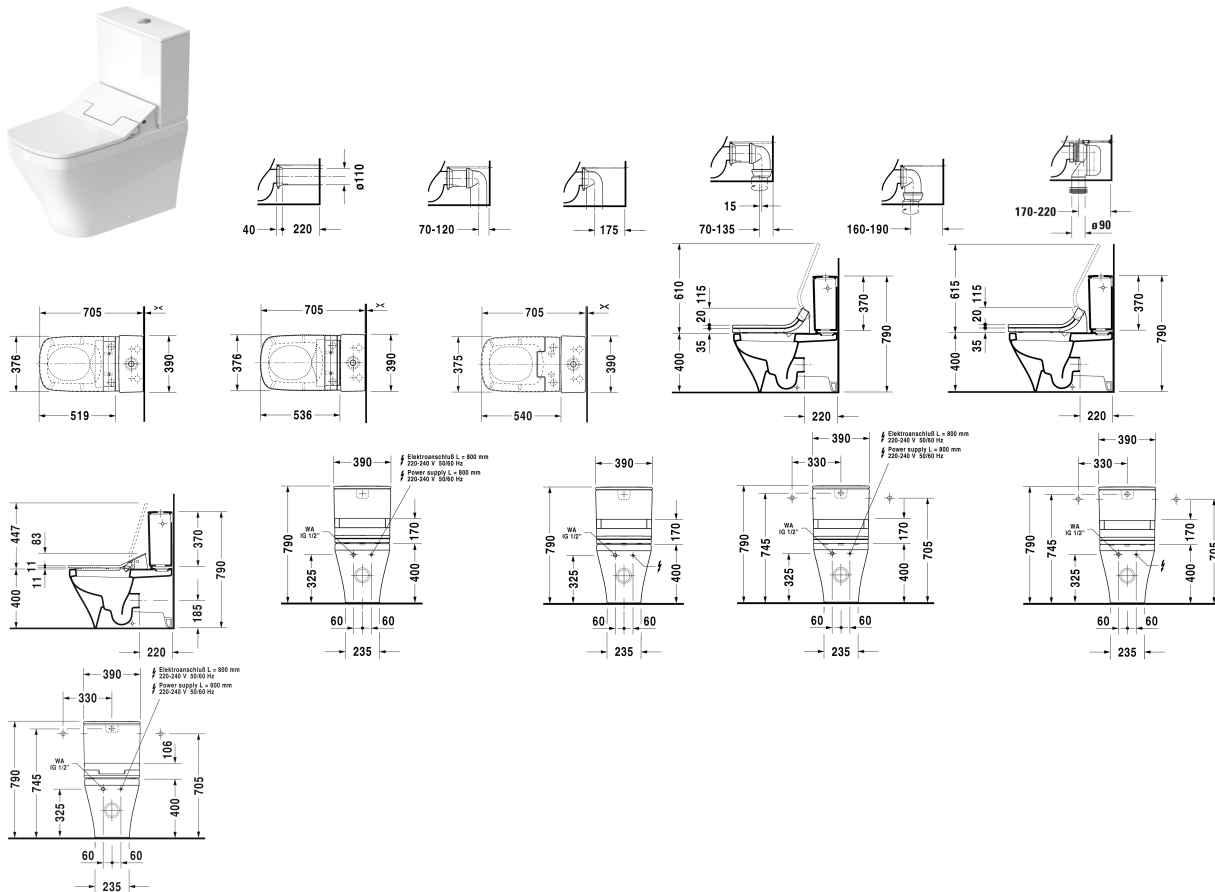

**Toilet close-coupled for SensoWash® # 215659..00 / 215659..00**

| < 370 mm > |

Toilet close-coupled for SensoWash®	Dimension	Weight	Order number
(without cistern), only in combination with SensoWash, washdown model, Outlet for Vario connector set, for horizontal and vertical outlet, length adjustable from 70 - 170 mm, and vario connecting bend, vertical outlet from 170 - 220 mm, connecting elements for SensoWash with concealed connections included, fixings included, UWL class 1			
<b>Colors</b>			
00 White Alpin 20 HygieneGlaze (an antibacterial ceramic glaze that provides almost indefinite effectiveness)			
<b>Variant</b>			
♣ 4,5 litre flush, ADA-height	370 x 700 mm	41.300 kg	215659..00
♣ 4,5 litre flush, ADA-height	370 x 700 mm	41.300 kg	215659..00
Sanitary ceramics with the special WonderGliss surface finish will remain clean and attractive-looking for a long time to come. When ordering WonderGliss please add a "1" as eleventh digit to the model number.			

**Toilet close-coupled for SensoWash® # 215659..00 / 215659..00**

|< 370 mm >|

<b>Accessory</b>			
Vario connecting bend for vertical outlet	Ø 100 mm	0.700 kg	899025
Vario connector set incl. excenter	Ø 110 mm	1.500 kg	001422
<b>Suitable products</b>			
SensoWash Slim shower toilet seat for DuraStyle* rear-, front and oscillating wash, with automatic closure, night light, remote control included, Locking function via remote control, self-cleaning wand, on / off-button, with concealed connections, Automatic drainage in periods of prolonged disuse, 375 x 540 mm	375 x 540 mm		611200
Cistern with Dual Flush mechanism, chrome, for bottom left supply, UK- Version, 390 x 170 mm	390 x 170 mm		093515

*All drawings contain the necessary measurements which are subject to standard tolerances. They are stated in mm and are non-binding. Exact measurements, in particular for customised installation scenarios, can only be taken from the finished piece.*